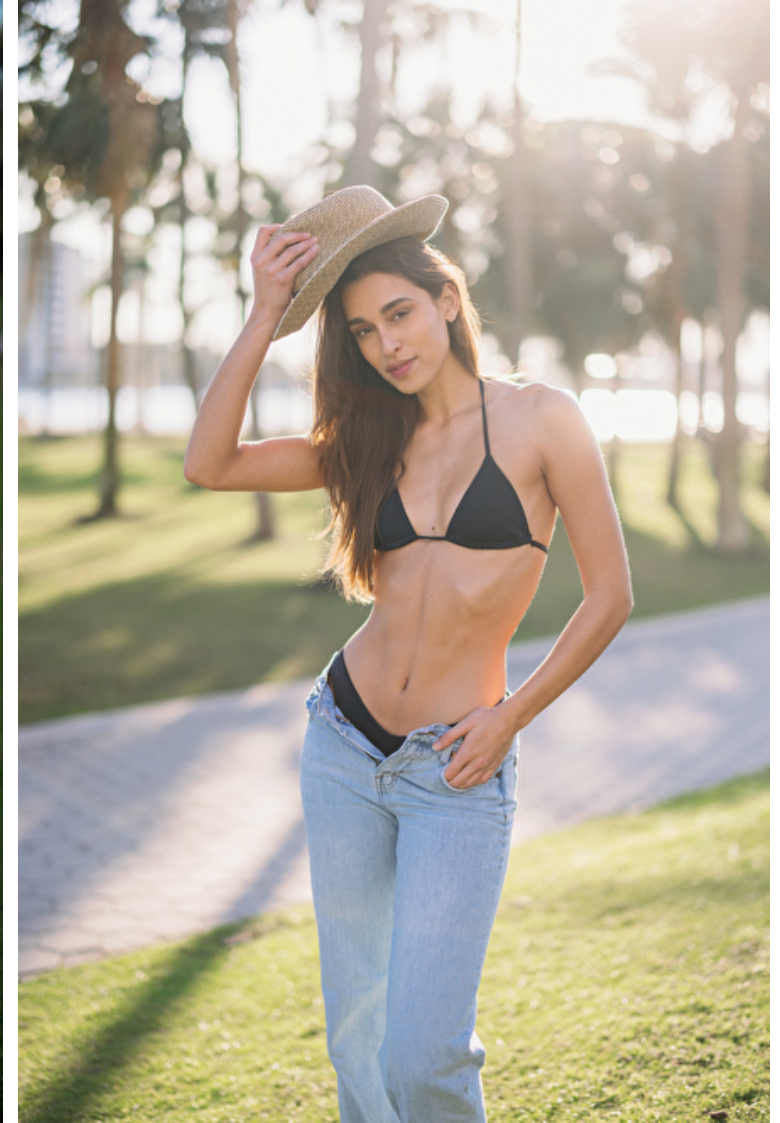

Size EU/US 32 / 2

Bust 81cm / 32"

Waist 58cm / 23"

Hips 92cm / 36"

Shoes EU/US/UK 39.5 / 8.5 / 6

Eyes Brown

Hair Dark brown

Select