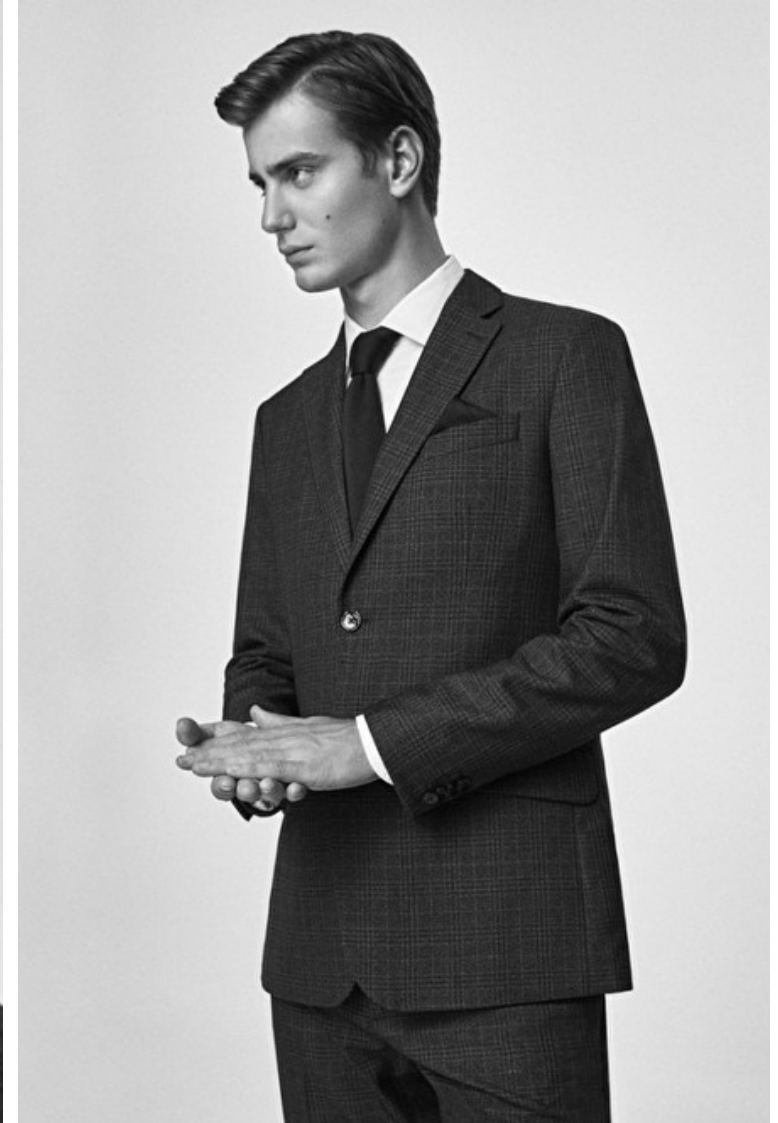

Select

MODEL MANAGEMENT

400 Michigan Ave SUITE 700, Chicago, 60611, UNITED STATES, United States
Phone: +1 312 943 3226 **Email:** info.chicago@selectmodel.com **Website:** <https://selectmodel.com/>

Ben Allen

Height 188cm / 6' 2.0"

Chest 97cm / 38"

Waist 76cm / 30"

Shoes EU/US/UK 44.5 / 11.5 /
10

Inseam 76cm / 30"

Suit size 46cm / 36"

Suit cut Long

Hair Brown

Eyes Blue green