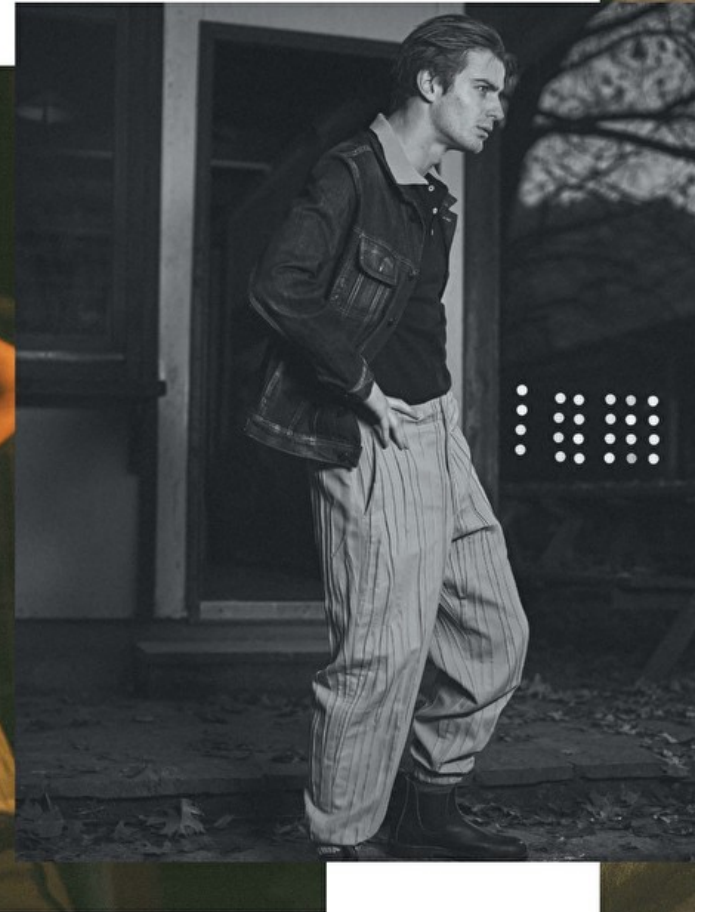

Select

MODEL MANAGEMENT

400 Michigan Ave SUITE 700, Chicago, 60611, UNITED STATES, United States
Phone: +1 312 943 3226 Email: info.chicago@selectmodel.com Website: <https://selectmodel.com/>

Ben Allen

Height 188cm / 6' 2.0"

Chest 97cm / 38"

Waist 76cm / 30"

Shoes EU/US/UK 44.5 / 11.5 /
10

Inseam 76cm / 30"

Suit size 46cm / 36"

Suit cut Long

Hair Brown

Eyes Blue green