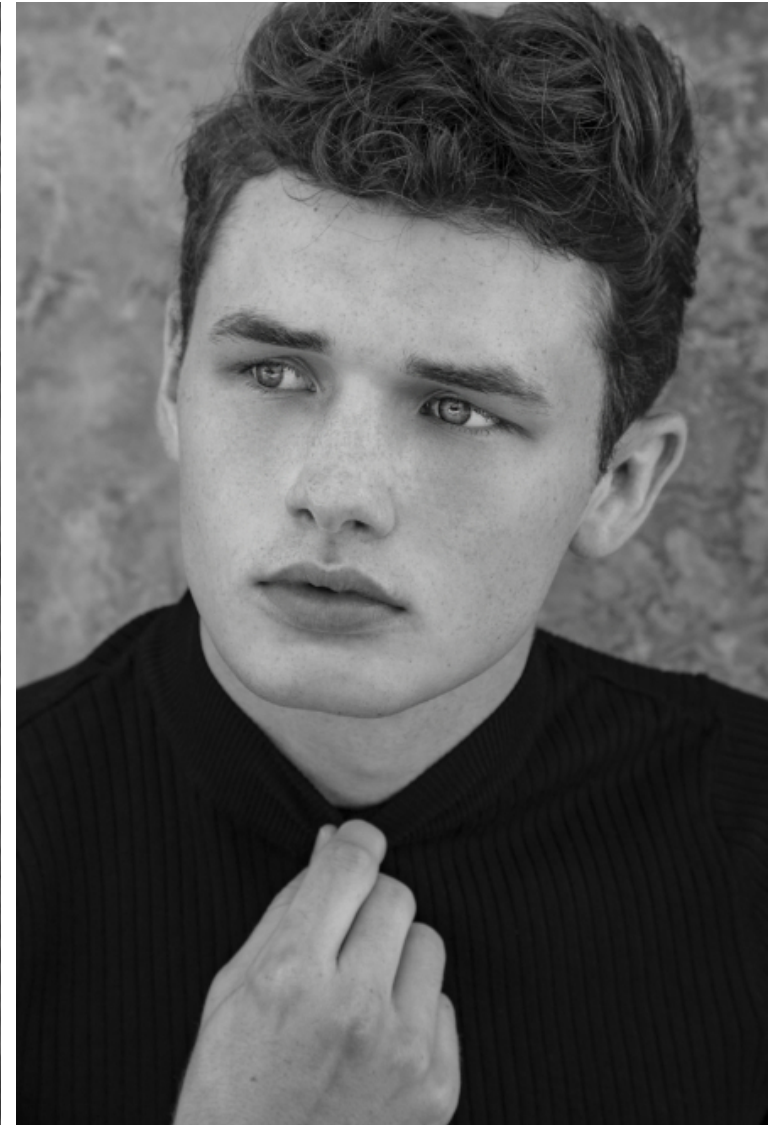

Select

MODEL MANAGEMENT

400 Michigan Ave SUITE 700, Chicago, 60611, UNITED STATES, United States
Phone: +1 312 943 3226 **Email:** info.chicago@selectmodel.com **Website:** <https://selectmodel.com/>

Benjamin Sann

Height 184cm / 6' 0.5"

Waist 79cm / 31"

Shoes EU/US/UK 43.5 / 10.5 / 9

Eyes Blue

Hair Brown

Inseam 81cm / 32"

Suit size 48cm / 38"

Suit cut Regular