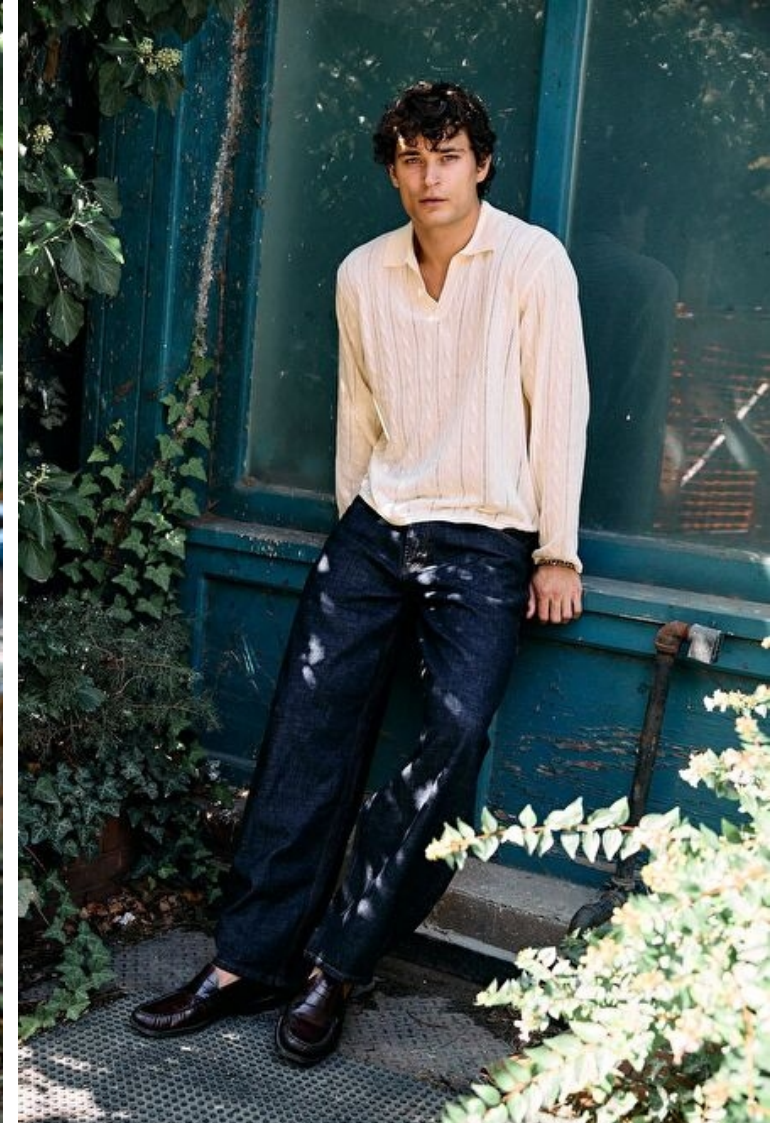

Select

MODEL MANAGEMENT

400 Michigan Ave Ste 700, Chicago, 60611, Illinois, United States
Phone: +1 312 943 3226 Email: info.chicago@selectmodel.com Website: <https://selectmodel.com/>

BILLY DUNN

Height 189cm / 6' 2.5"

Chest 99cm / 39"

Waist 81cm / 32"

Shoes EU/US/UK 48 / 14 / 13

Eyes Blue green

Hair Brown

Inseam 81cm / 32"

Neck 43cm / 17"

Sleeve 86cm / 34"

Suit size 50cm / 40"

Suit cut Regular