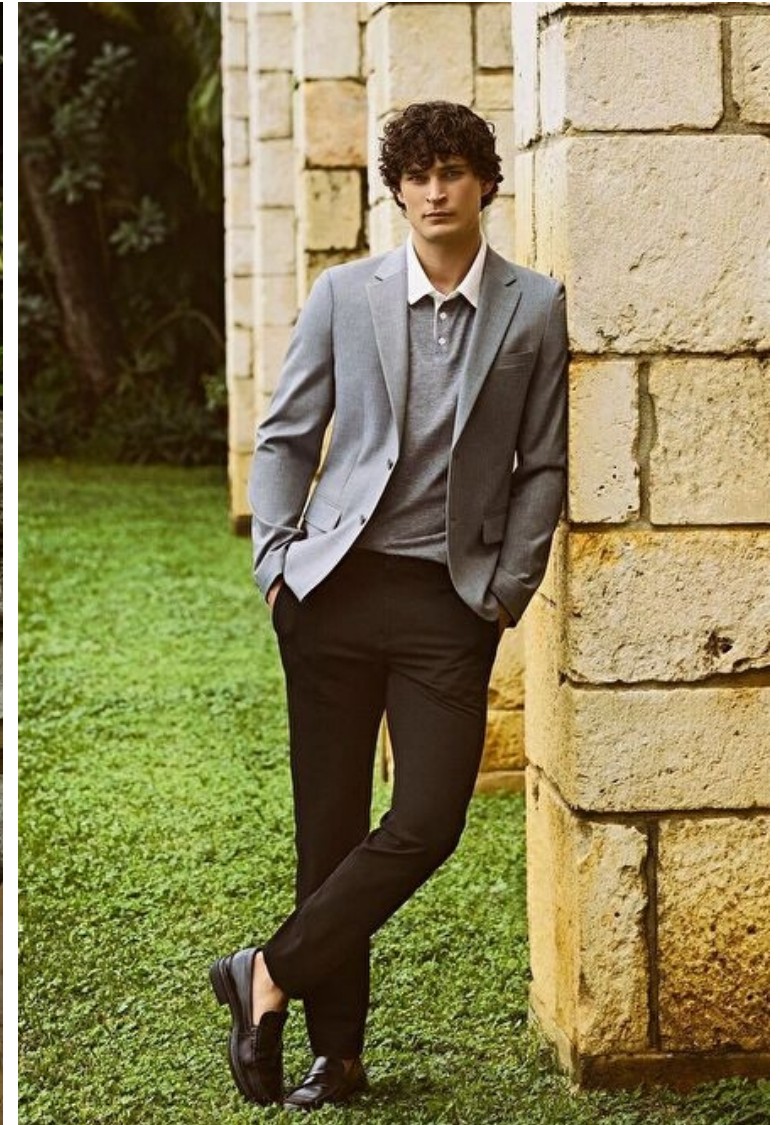

Select

MODEL MANAGEMENT

400 Michigan Ave Ste 700, Chicago, 60611, Illinois, United States

Phone: +1 312 943 3226 Email: info.chicago@selectmodel.com Website: <https://selectmodel.com/>

BILLY DUNN

Height 189cm / 6' 2.5"

Chest 99cm / 39"

Waist 81cm / 32"

Shoes EU/US/UK 48 / 14 / 13

Eyes Blue green

Hair Brown

Inseam 81cm / 32"

Neck 43cm / 17"

Sleeve 86cm / 34"

Suit size 50cm / 40"

Suit cut Regular