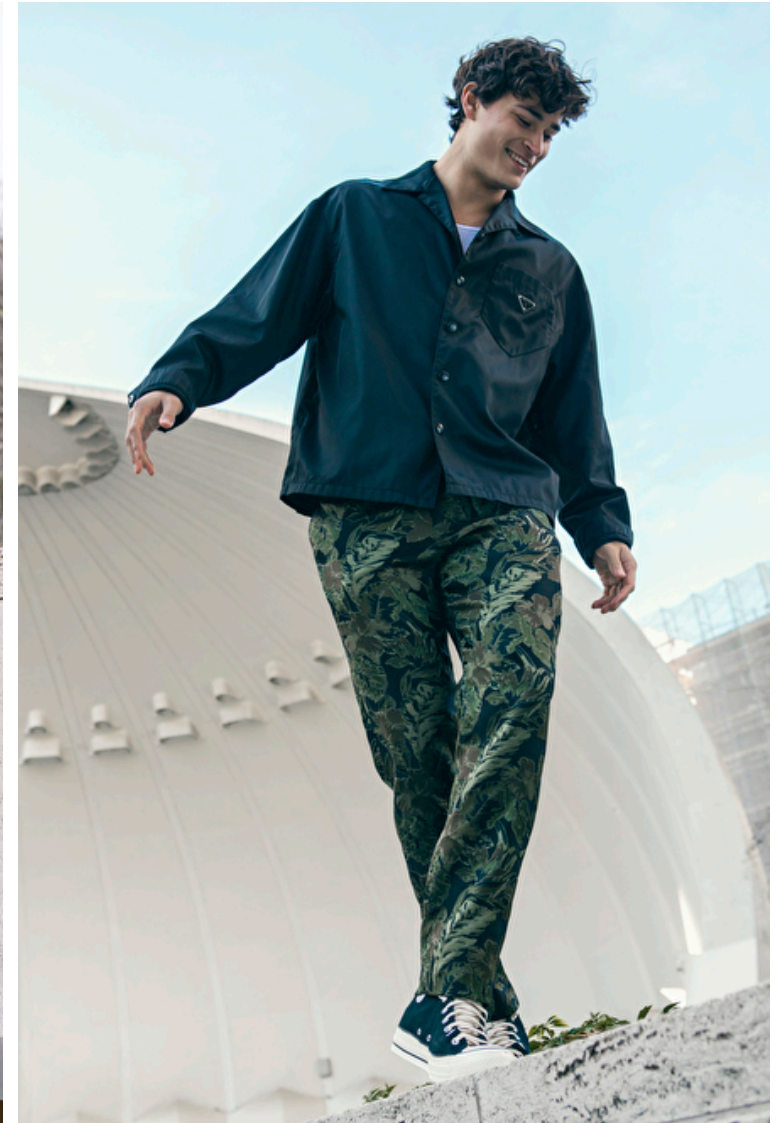

Select

MODEL MANAGEMENT

400 Michigan Ave SUITE 700, Chicago, 60611, UNITED STATES, United States
Phone: +1 312 943 3226 **Email:** info.chicago@selectmodel.com **Website:** <https://selectmodel.com/>

BILLY DUNN

Height 189cm / 6' 2.5"

Chest 104cm / 41"

Waist 81cm / 32"

Shoes EU/US/UK 48 / 14 / 13

Eyes Blue green

Hair Brown

Inseam 81cm / 32"

Neck 43cm / 17"

Sleeve 86cm / 34"

Suit size 52cm / 42"

Suit cut Long