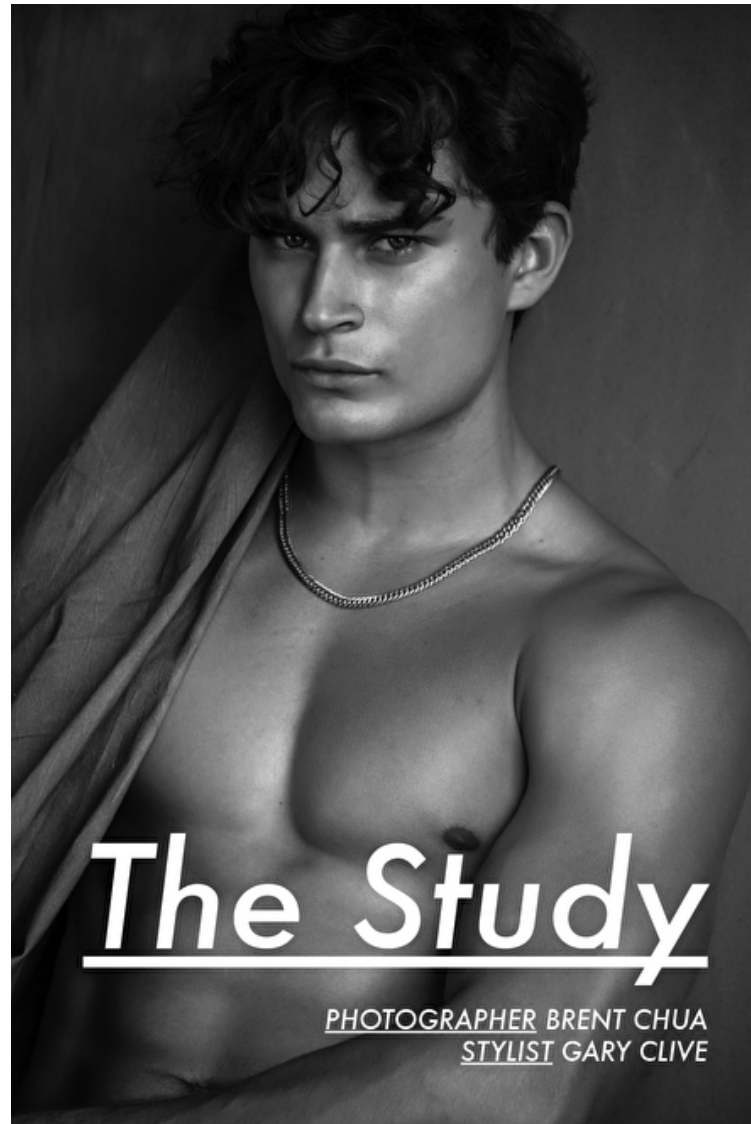

Select

MODEL MANAGEMENT

400 Michigan Ave SUITE 700, Chicago, 60611, IL, United States
Phone: +1 312 943 3226 Email: info.chicago@selectmodel.com Website: <https://selectmodel.com/>

BILLY DUNN

Height 189cm / 6' 2.5"

Chest 104cm / 41"

Waist 81cm / 32"

Shoes EU/US/UK 48 / 14 / 13

Eyes Blue green

Hair Brown

Inseam 81cm / 32"

Neck 43cm / 17"

Sleeve 86cm / 34"

Suit size 52cm / 42"

Suit cut Long