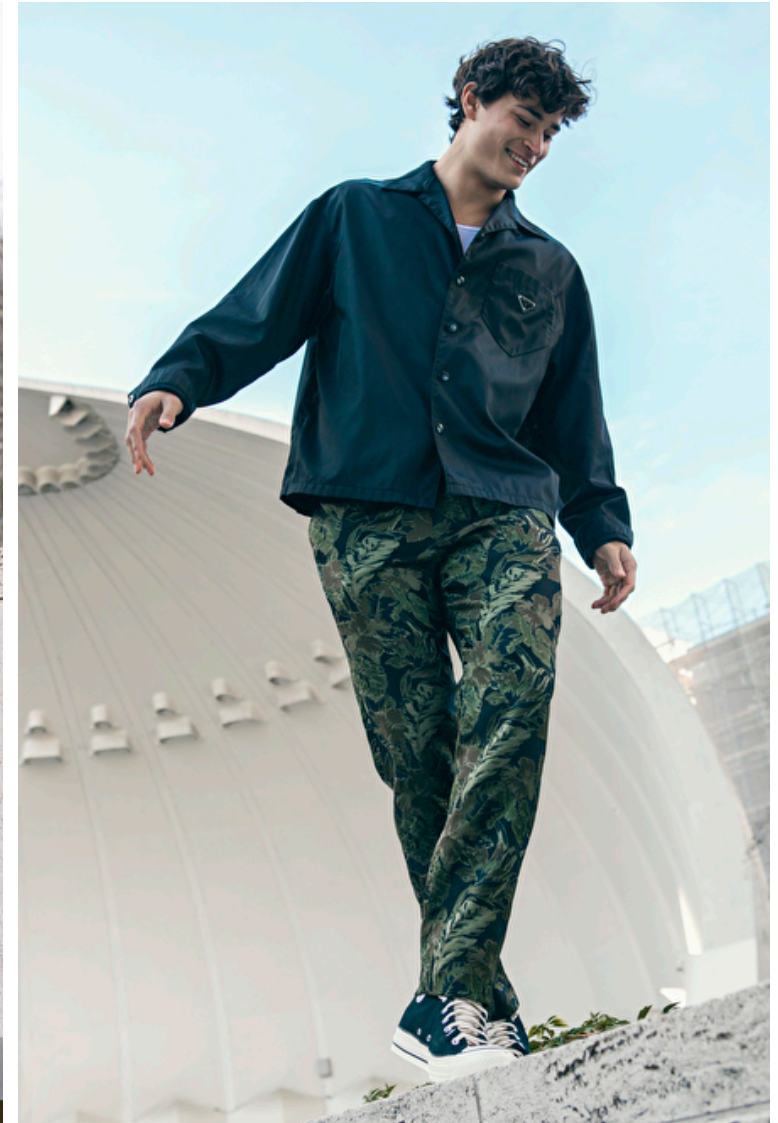

Select

MODEL MANAGEMENT

400 Michigan Ave SUITE 700, Chicago, 60611, IL, United States

Phone: +1 312 943 3226 Email: info.chicago@selectmodel.com Website: <https://selectmodel.com/>

BILLY DUNN

Height 189cm / 6' 2.5"

Chest 104cm / 41"

Waist 81cm / 32"

Shoes EU/US/UK 48 / 14 / 13

Eyes Blue green

Hair Brown

Inseam 81cm / 32"

Neck 43cm / 17"

Sleeve 86cm / 34"

Suit size 52cm / 42"

Suit cut Long