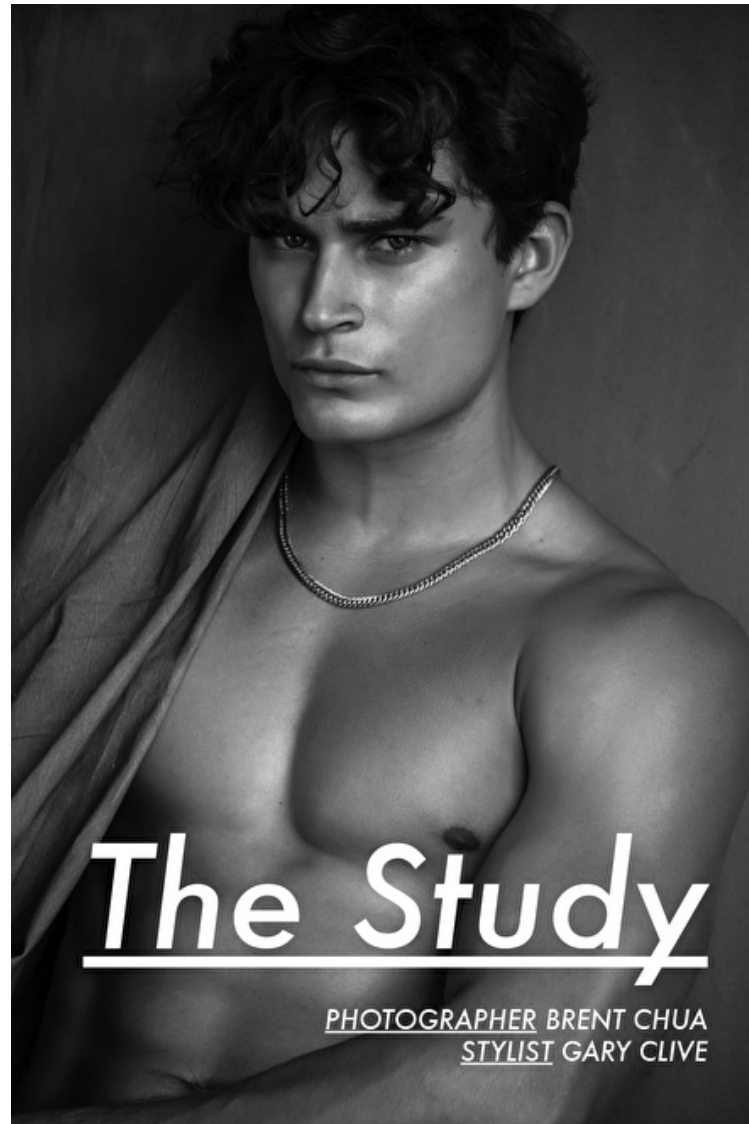

Select

MODEL MANAGEMENT

400 Michigan Ave SUITE 700, Chicago, 60611, UNITED STATES, United States
Phone: +1 312 943 3226 Email: info.chicago@selectmodel.com Website: <https://selectmodel.com/>

BILLY DUNN

Height 189cm / 6' 2.5"

Chest 104cm / 41"

Waist 81cm / 32"

Shoes EU/US/UK 48 / 14 / 13

Eyes Blue green

Hair Brown

Inseam 81cm / 32"

Neck 43cm / 17"

Sleeve 86cm / 34"

Suit size 52cm / 42"

Suit cut Long