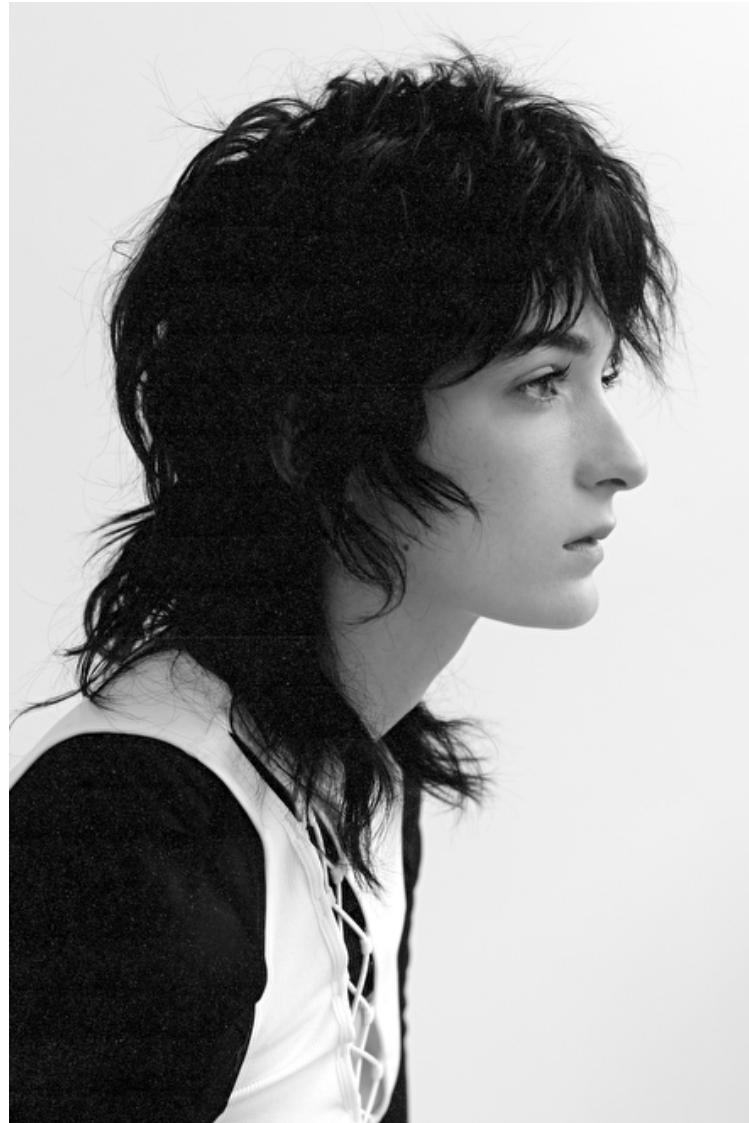

Size EU/US 32 / 2

Bust 76cm / 30"

Waist 57cm / 22.5"

Hips 91cm / 36"

Shoes EU/US/UK 39 / 8 / 6

Eyes Hazel

Hair Dark brown

Location IN