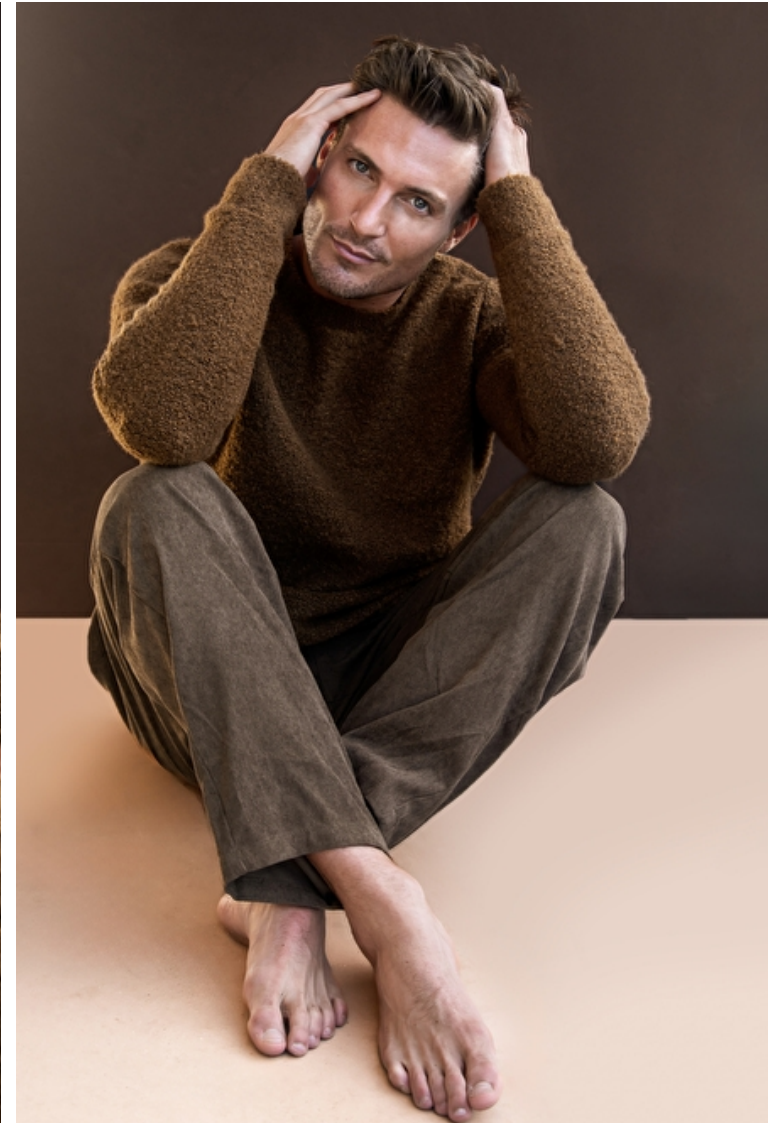

Select

MODEL MANAGEMENT

400 Michigan Ave Ste 700, Chicago, 60611, Illinois, United States

Phone: +1 312 943 3226 Email: info.chicago@selectmodel.com Website: <https://selectmodel.com/>

Bobby Penney

Height 187cm / 6' 1.5"

Waist 81cm / 32"

Shoes EU/US/UK 43 / 10.5 / 9

Eyes Blue green

Hair Light brown

Inseam 81cm / 32"

Neck 39cm / 15.5"

Sleeve 86cm / 34"

Suit size 50cm / 40"

Suit cut Regular