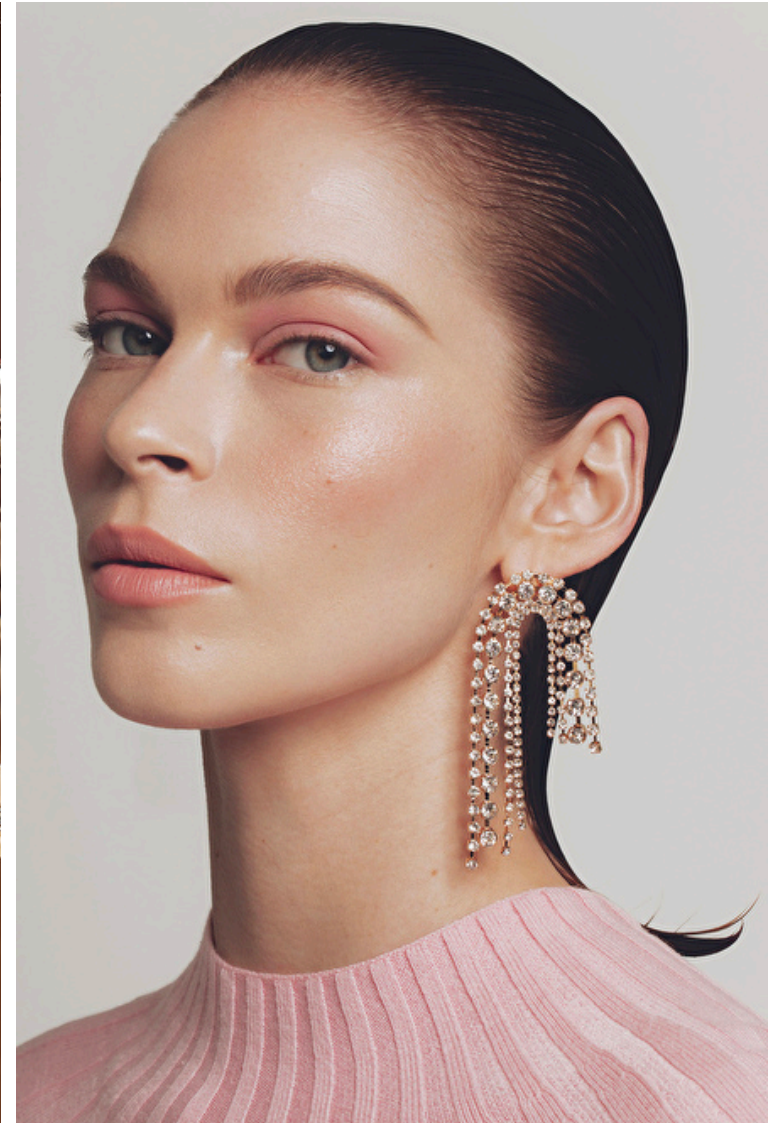

Size EU/US 32 / 2

Bust 81cm / 32"

Waist 61cm / 24"

Hips 87cm / 34.5"

Shoes EU/US/UK 39 / 8 / 6

Eyes Blue green

Hair Brown

Cup A