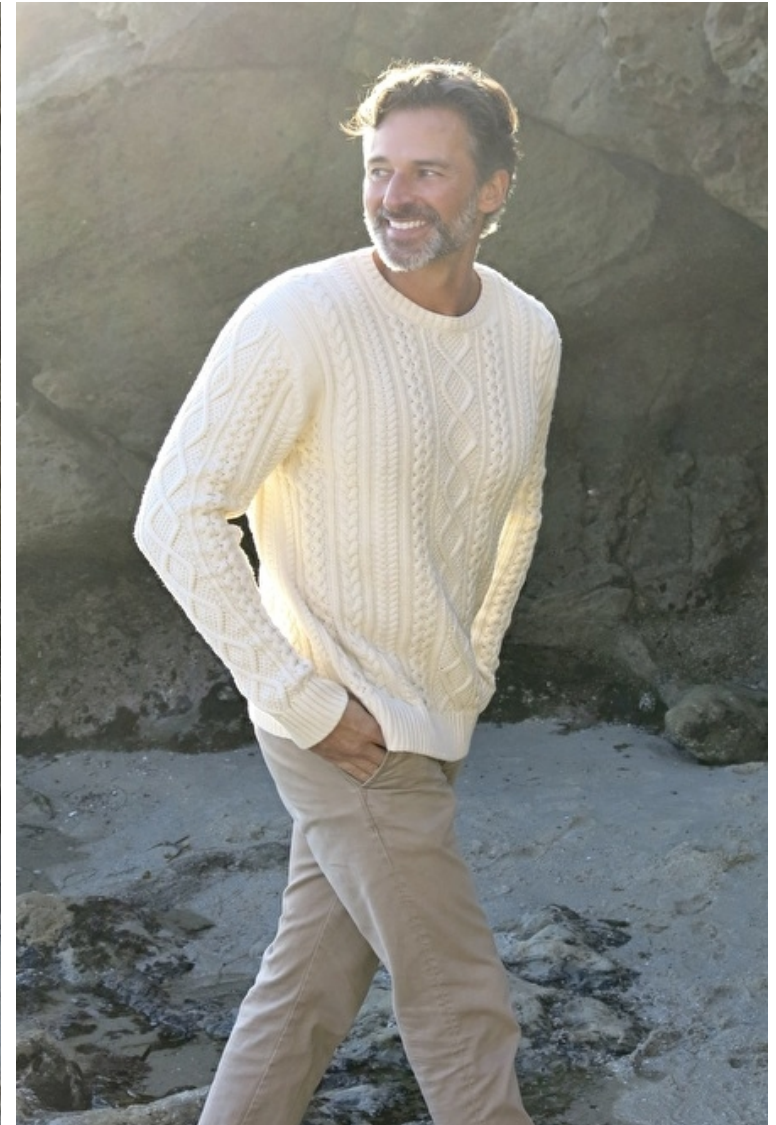

Select

MODEL MANAGEMENT

400 Michigan Ave Ste 700, Chicago, 60611, Illinois, United States
Phone: +1 312 943 3226 Email: info.chicago@selectmodel.com Website: <https://selectmodel.com/>

BRIAN AMES

Height 183cm / 6' 0.0"

Waist 81cm / 32"

Shoes EU/US/UK 44 / 11 / 9.5

Eyes Blue green

Hair Brown

Inseam 81cm / 32"

Neck 38cm / 15"

Sleeve 86cm / 34"

Suit size 50cm / 40"