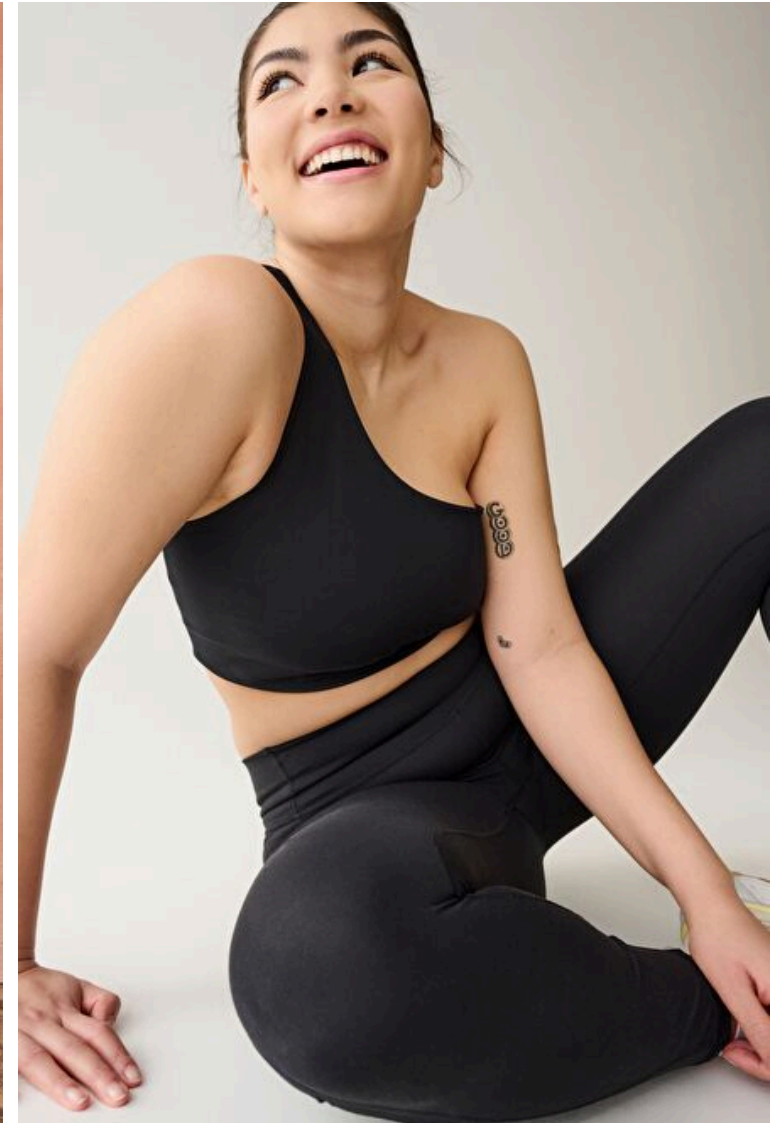

Select

MODEL MANAGEMENT

400 Michigan Ave SUITE 700, Chicago, 60611, IL, United States
Phone: +1 312 943 3226 Email: info.chicago@selectmodel.com Website: <https://selectmodel.com/>

Bri Thomas

Height 175cm / 5' 9.0"

Size EU/US 41

Bust 101cm / 40"

Waist 81cm / 32"

Hips 109cm / 43"

Shoes EU/US/UK 41.5 / 10 / 8

Eyes Brown

Hair Brown

Cup D