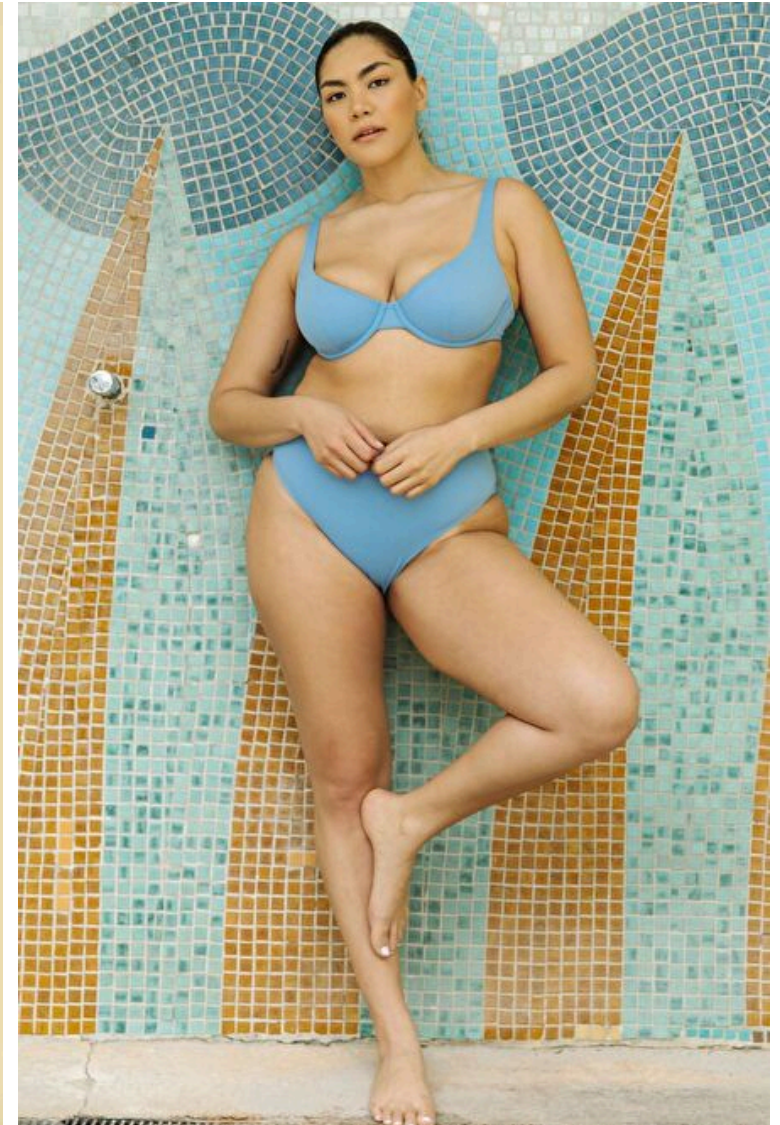

Select

MODEL MANAGEMENT

400 Michigan Ave SUITE 700, Chicago, 60611, IL, United States

Phone: +1 312 943 3226 Email: info.chicago@selectmodel.com Website: <https://selectmodel.com/>

Bri Thomas

Height 175cm / 5' 9.0"

Size EU/US 41

Bust 101cm / 40"

Waist 81cm / 32"

Hips 109cm / 43"

Shoes EU/US/UK 41.5 / 10 / 8

Eyes Brown

Hair Brown

Cup D