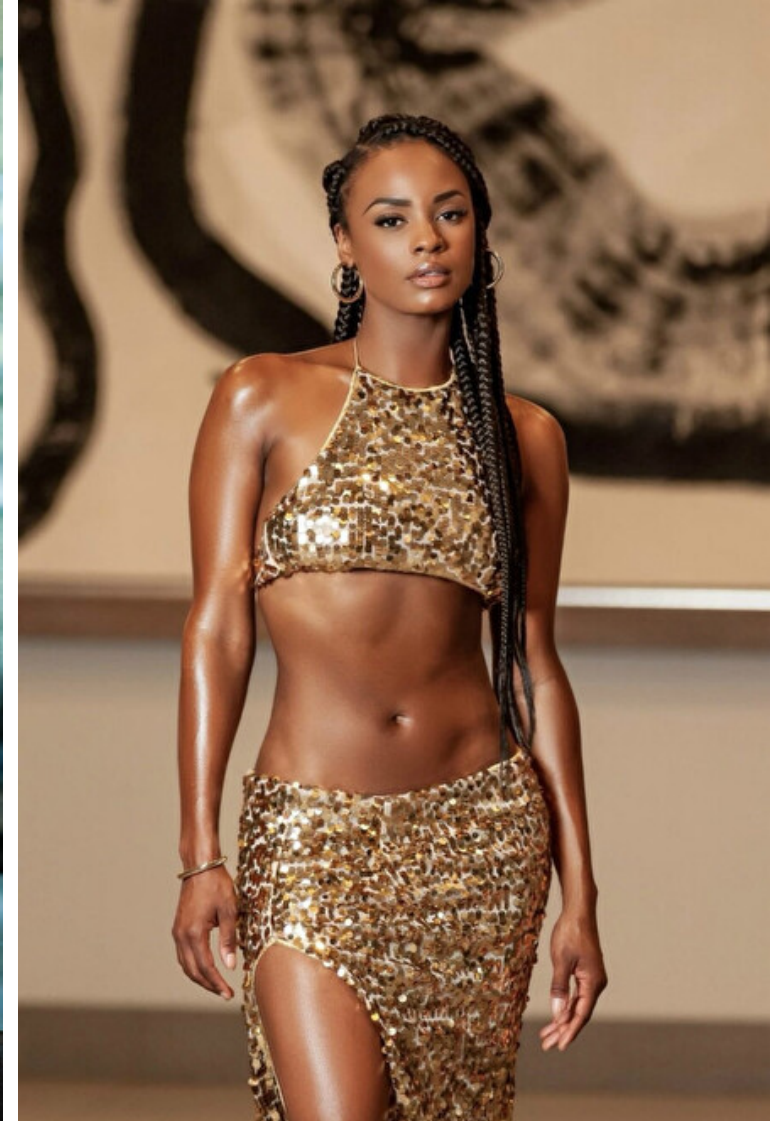

Select

MODEL MANAGEMENT

400 Michigan Ave SUITE 700, Chicago, 60611, UNITED STATES, United States
Phone: +1 312 943 3226 Email: info.chicago@selectmodel.com Website: <https://selectmodel.com/>

Brittney Nicole

Height 176cm / 5' 9.5"

Bust 93cm / 36.5"

Waist 66cm / 26"

Hips 104cm / 41"

Shoes EU/US/UK 41.5 / 10 / 8

Eyes Brown

Hair Black