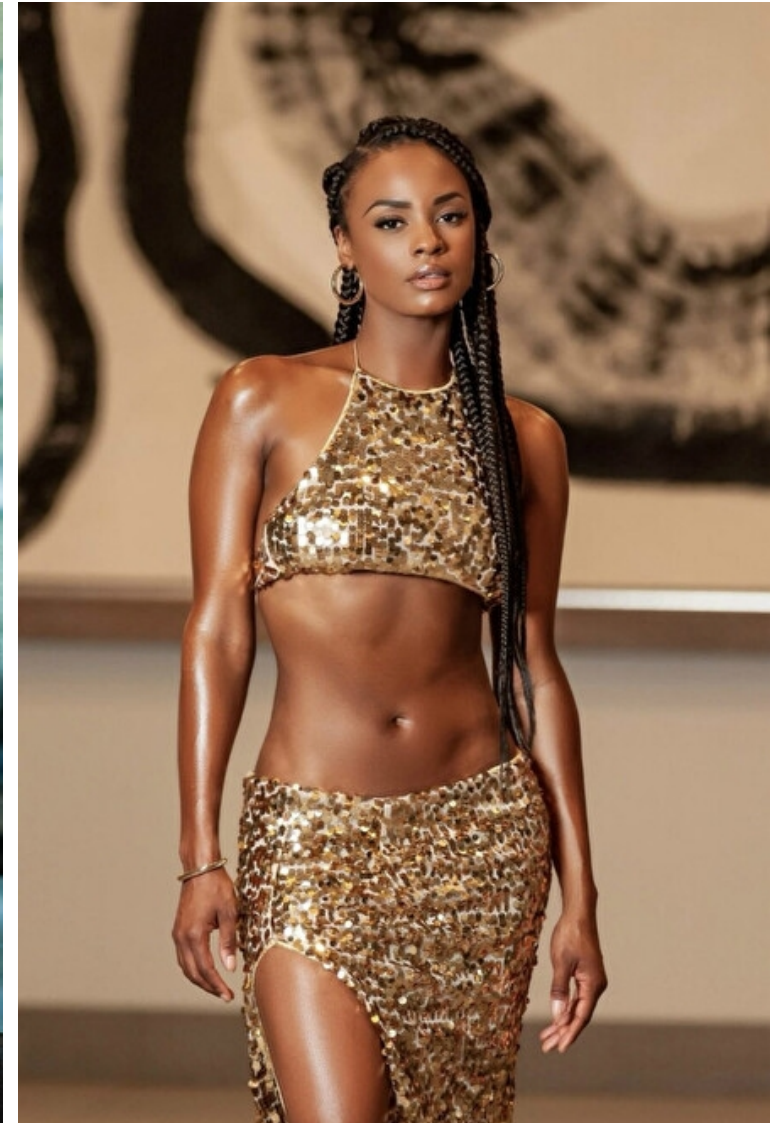

Waist 68cm / 27"

Hips 104cm / 41"

Shoes EU/US/UK 41.5 / 10 / 8

Eyes Brown

Hair Black

Select

MODEL MANAGEMENT

400 Michigan Ave Ste 700, Chicago, 60611, Illinois, United States