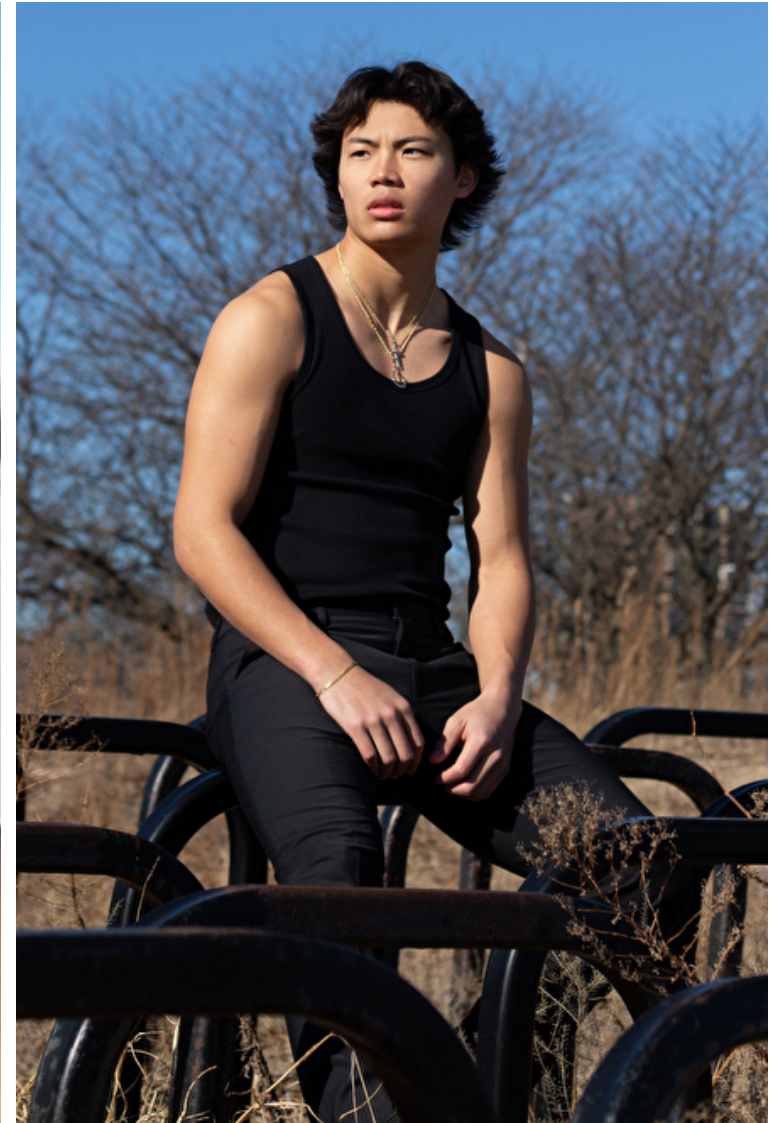

Select

MODEL MANAGEMENT

400 Michigan Ave SUITE 700, Chicago, 60611, UNITED STATES, United States
Phone: +1 312 943 3226 Email: info.chicago@selectmodel.com Website: <https://selectmodel.com/>

Caden Monti

Height 180cm / 5' 11.0"

Chest 101cm / 40"

Waist 76cm / 30"

Shoes EU/US/UK 44.5 / 11.5 /
10

Eyes Brown

Hair Black

Inseam 81cm / 32"

Neck 38cm / 15"

Sleeve 81cm / 32"

Suit size 50cm / 40"

Suit cut Regular

Location IL