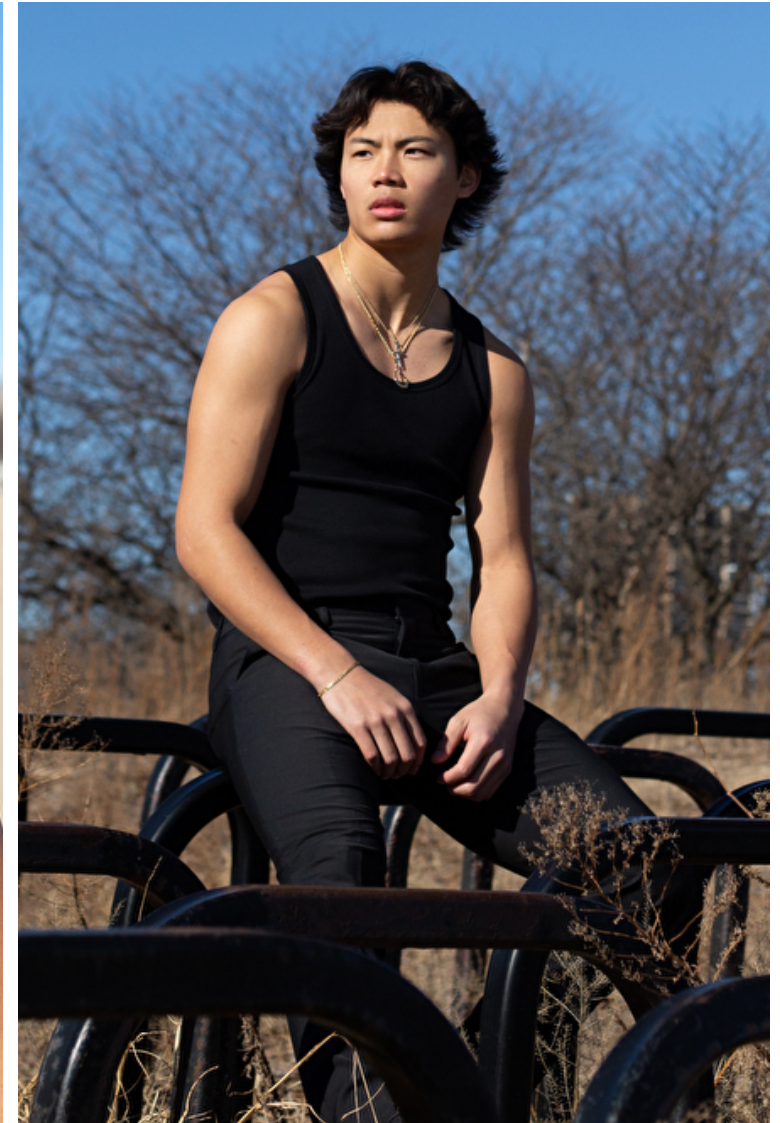

Hair Black

Inseam 81cm / 32"

Neck 38cm / 15"

Sleeve 81cm / 32"

Suit size 50cm / 40"

Suit cut Regular

Location IL

Select