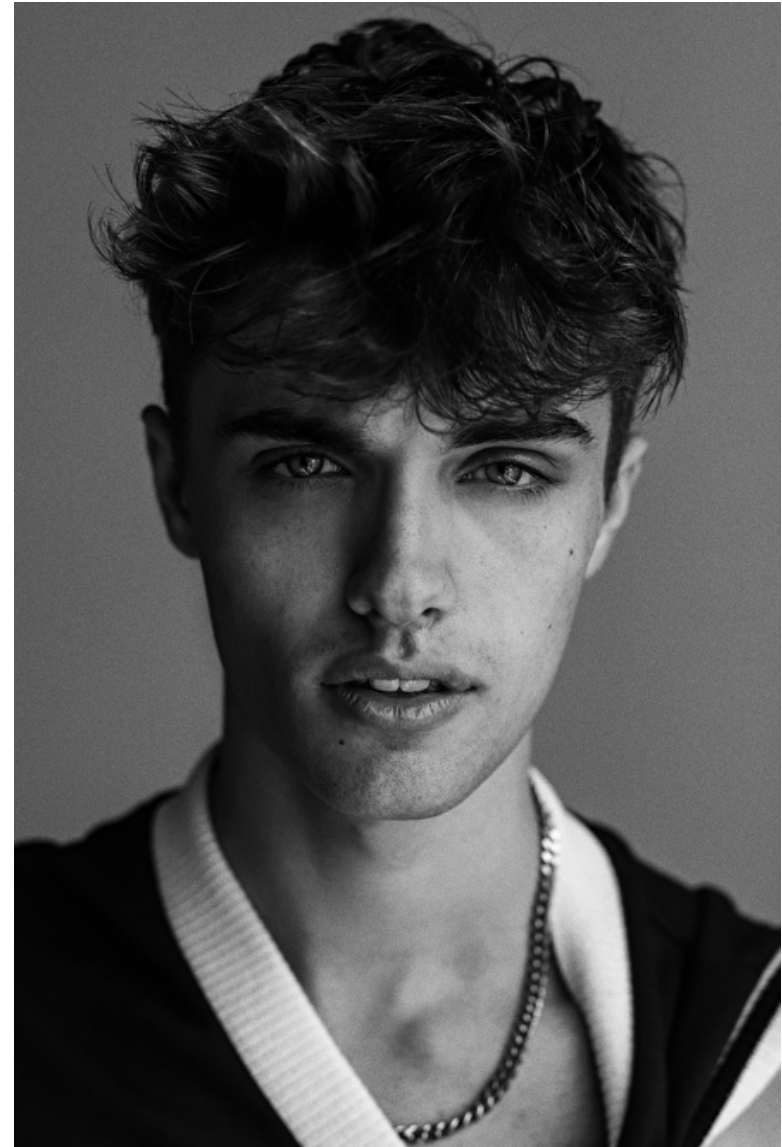

Select

MODEL MANAGEMENT

400 Michigan Ave SUITE 700, Chicago, 60611, IL, United States

Phone: +1 312 943 3226 Email: info.chicago@selectmodel.com Website: <https://selectmodel.com/>

Caden Smith

Height 188cm / 6' 2.0"

Chest 96cm / 38"

Waist 76cm / 30"

Shoes EU/US/UK 43.5 / 10.5 / 9

Eyes Hazel

Hair Brown

Inseam 81cm / 32"

Neck 36cm / 14"

Sleeve 81cm / 32"

Suit size 48cm / 38"