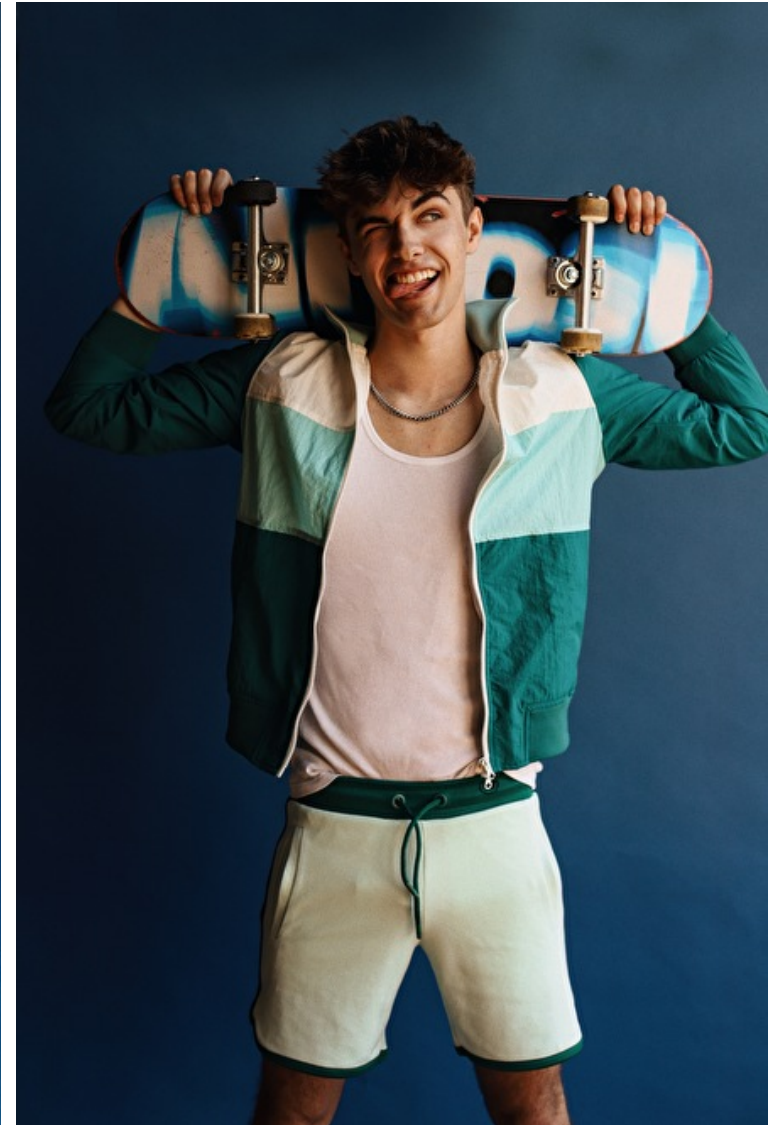

Select

MODEL MANAGEMENT

400 Michigan Ave SUITE 700, Chicago, 60611, IL, United States
Phone: +1 312 943 3226 Email: info.chicago@selectmodel.com Website: <https://selectmodel.com/>

Caden Smith

Height 188cm / 6' 2.0"

Chest 96cm / 38"

Waist 76cm / 30"

Shoes EU/US/UK 43.5 / 10.5 / 9

Eyes Hazel

Hair Brown

Inseam 81cm / 32"

Neck 36cm / 14"

Sleeve 81cm / 32"

Suit size 48cm / 38"