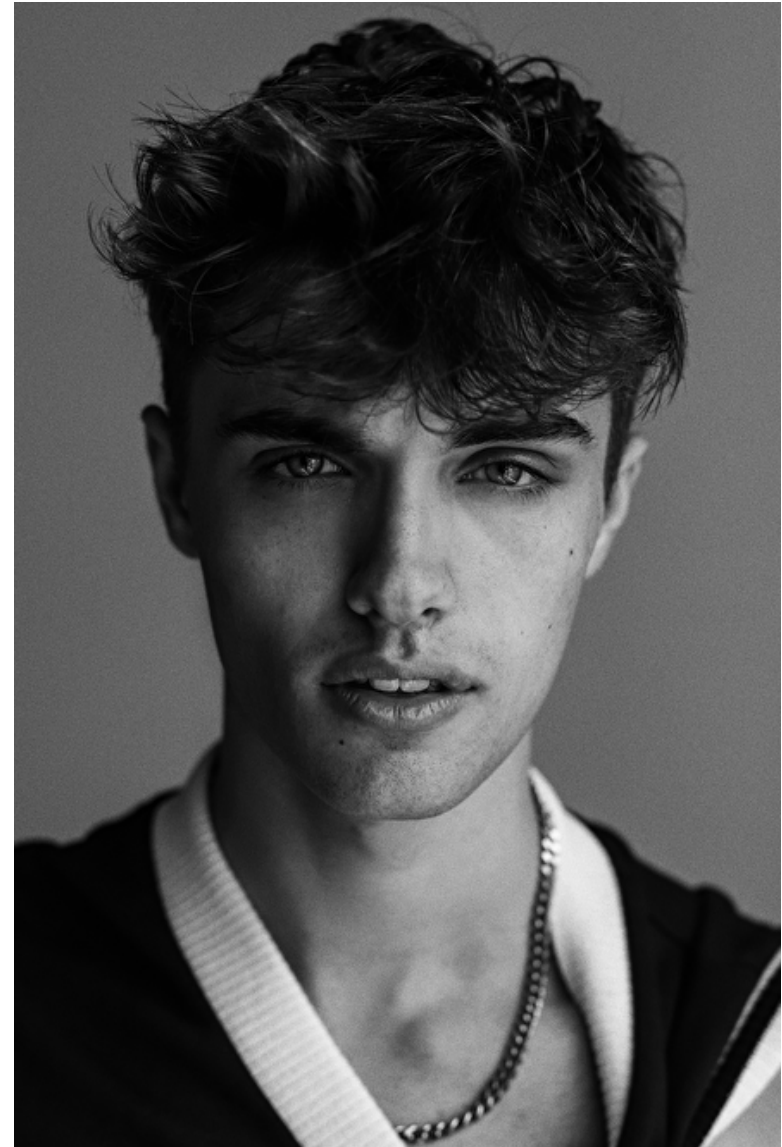

Caden Smith

Height 188cm / 6' 2.0"

Chest 96cm / 38"

Waist 76cm / 30"

Shoes EU/US/UK 43.5 / 10.5 / 9

Eyes Hazel

Hair Brown

Inseam 81cm / 32"

Neck 36cm / 14"

Sleeve 81cm / 32"

Suit size 48cm / 38"