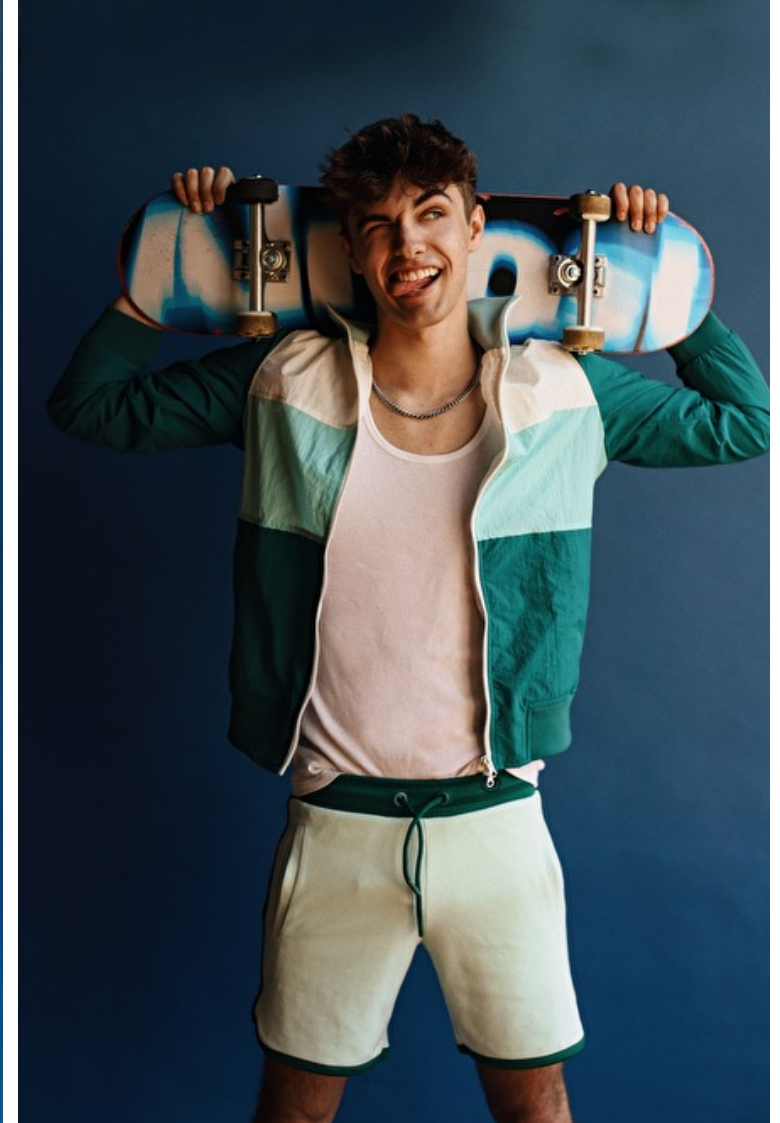

Select

MODEL MANAGEMENT

400 Michigan Ave SUITE 700, Chicago, 60611, UNITED STATES, United States
Phone: +1 312 943 3226 **Email:** info.chicago@selectmodel.com **Website:** <https://selectmodel.com/>

Caden Smith

Height 188cm / 6' 2.0"

Chest 96cm / 38"

Waist 76cm / 30"

Shoes EU/US/UK 43.5 / 10.5 / 9

Eyes Hazel

Hair Brown

Inseam 81cm / 32"

Neck 36cm / 14"

Sleeve 81cm / 32"

Suit size 48cm / 38"