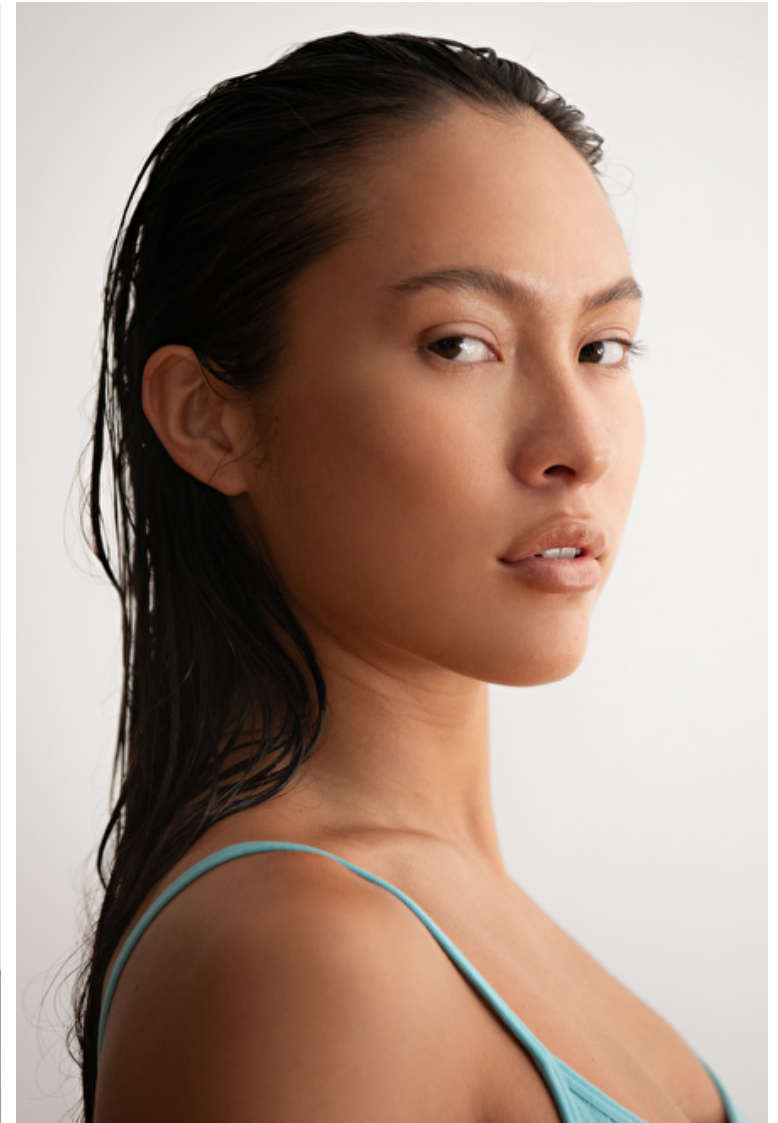

Select

MODEL MANAGEMENT

400 Michigan Ave SUITE 700, Chicago, 60611, IL, United States

Phone: +1 312 943 3226 Email: info.chicago@selectmodel.com Website: <https://selectmodel.com/>

CAI

Height 173cm / 5' 8.0"

Size EU/US 32 / 2

Bust 81cm / 32"

Waist 59cm / 23"

Hips 86cm / 34"

Shoes EU/US/UK 38 / 7.5 / 5

Eyes Brown

Hair Brown