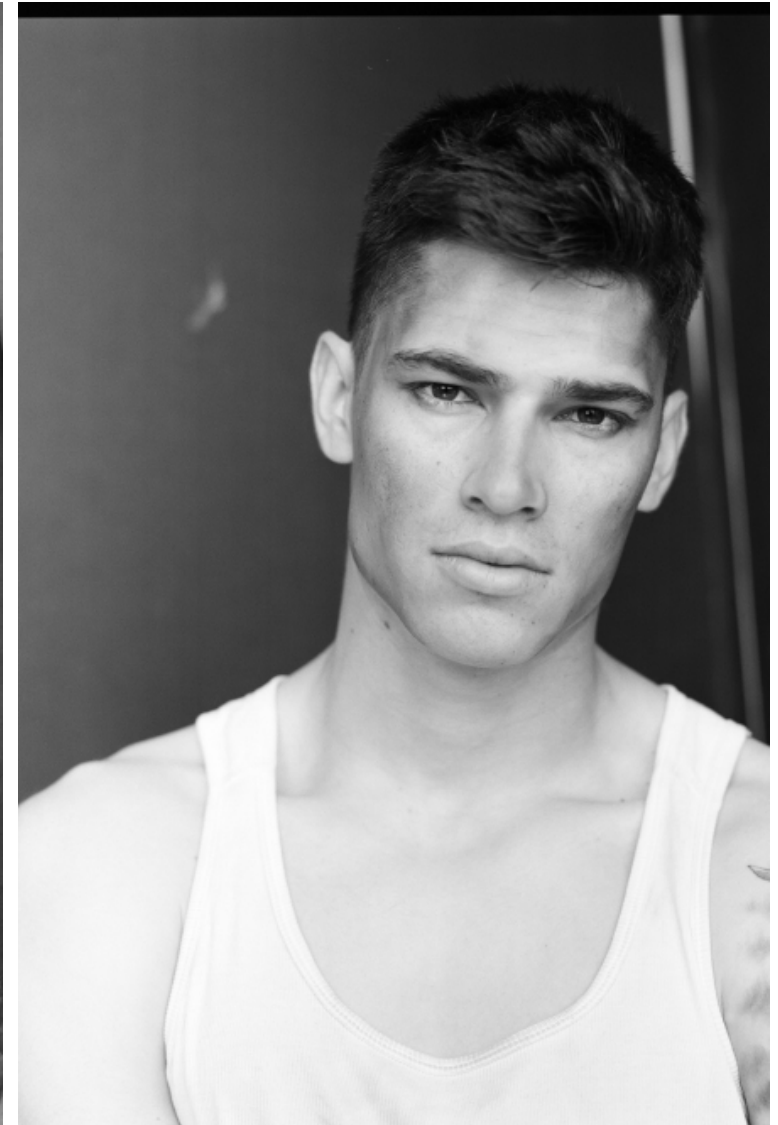

Select

MODEL MANAGEMENT

400 Michigan Ave SUITE 700, Chicago, 60611, IL, United States

Phone: +1 312 943 3226 Email: info.chicago@selectmodel.com Website: <https://selectmodel.com/>

Caleb Carrillo

Height 185cm / 6' 1.0"

Chest 109cm / 43"

Waist 81cm / 32"

Shoes EU/US/UK 43 / 10.5 / 9

Eyes Hazel

Hair Brown

Inseam 84cm / 33"

Neck 41cm / 16"

Sleeve 89cm / 35"

Suit size 50cm / 40"

Suit cut Long