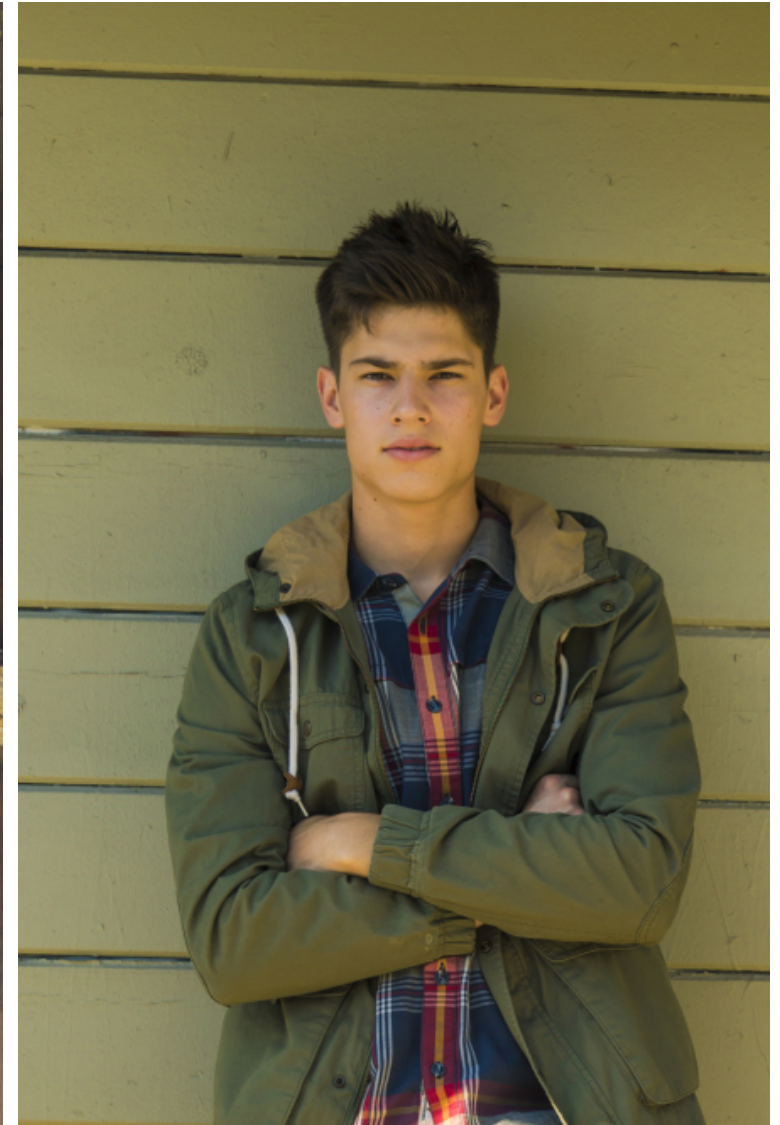

Shoes EU/US/UK 43 / 10.5 / 9

Eyes Hazel

Hair Brown

Inseam 84cm / 33"

Neck 41cm / 16"

Sleeve 89cm / 35"

Suit size 50cm / 40"

Suit cut Long