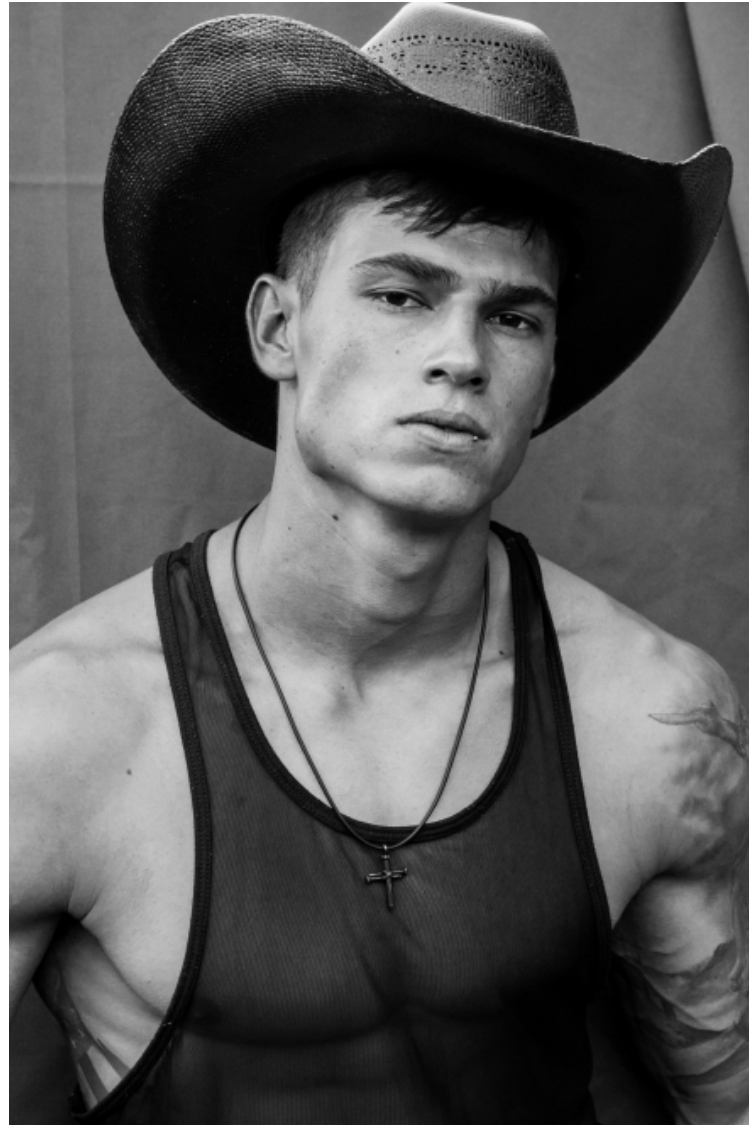

Select

MODEL MANAGEMENT

400 Michigan Ave SUITE 700, Chicago, 60611, IL, United States

Phone: +1 312 943 3226 Email: info.chicago@selectmodel.com Website: <https://selectmodel.com/>

Caleb Carrillo

Height 185cm / 6' 1.0"

Chest 109cm / 43"

Waist 81cm / 32"

Shoes EU/US/UK 43 / 10.5 / 9

Eyes Hazel

Hair Brown

Inseam 84cm / 33"

Neck 41cm / 16"

Sleeve 89cm / 35"

Suit size 50cm / 40"

Suit cut Long