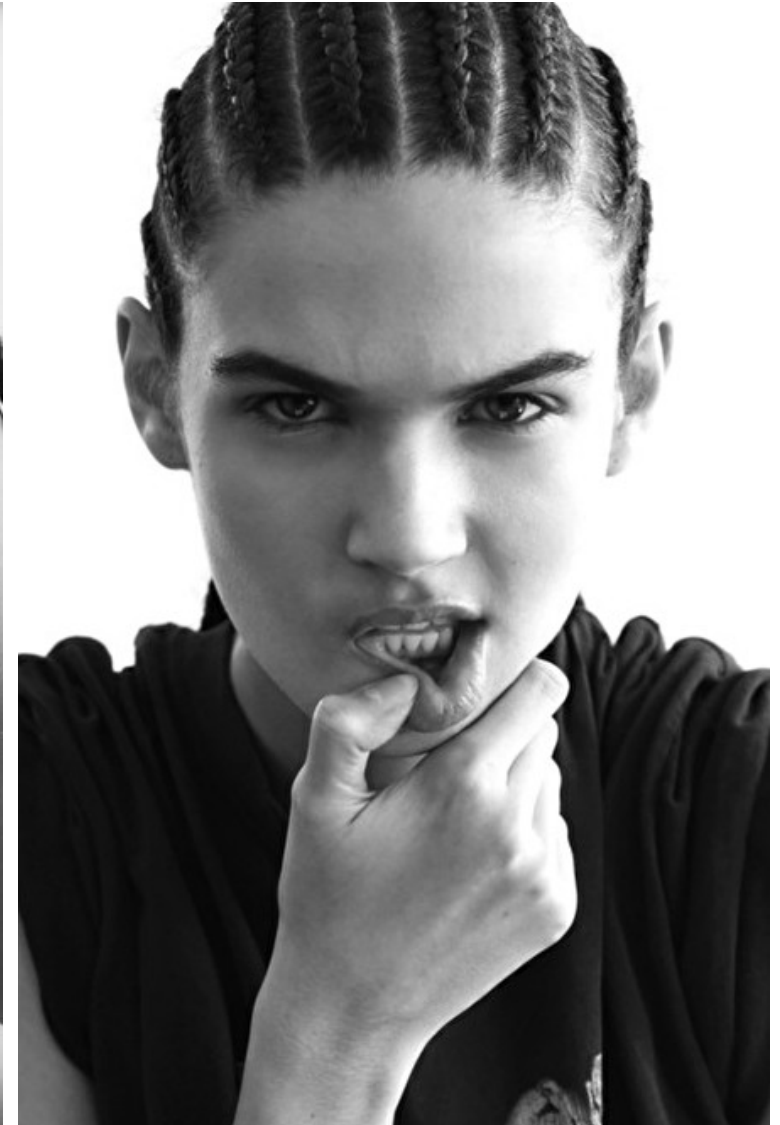

Size EU/US 32 / 2

Bust 76cm / 30"

Waist 59cm / 23"

Hips 84cm / 33"

Shoes EU/US/UK 39.5 / 8.5 / 6

Eyes Green

Hair Brown

Cup B