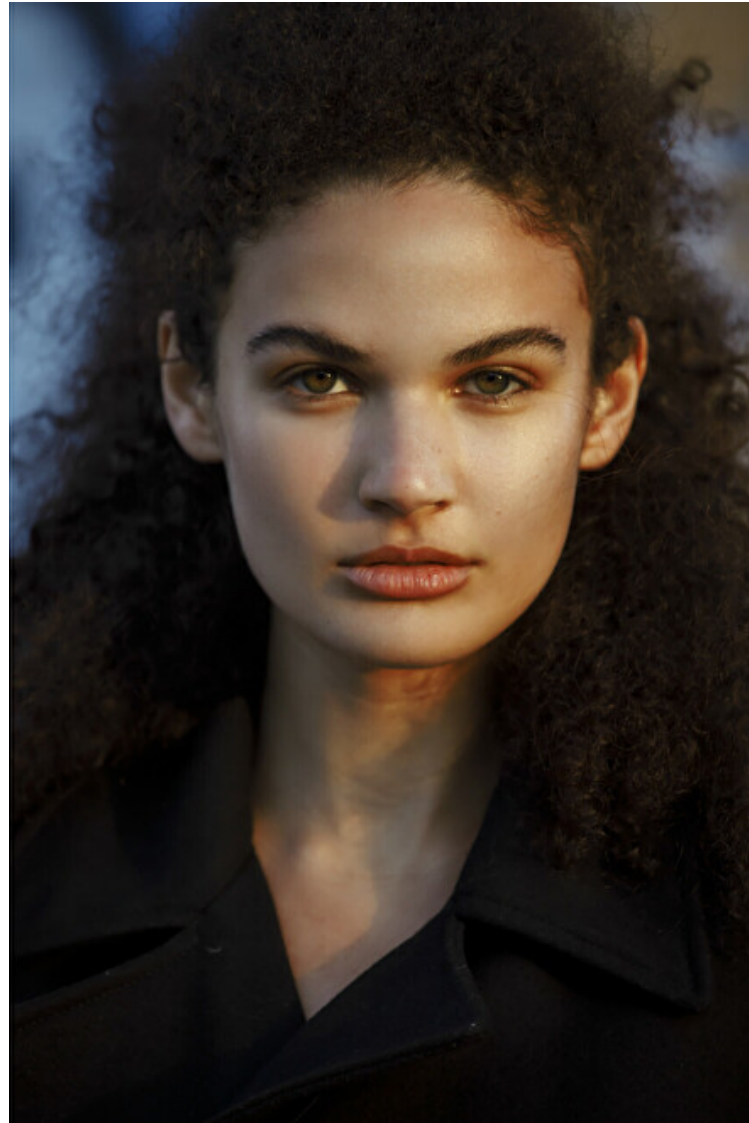

Size EU/US 32 / 2

Bust 76cm / 30"

Waist 59cm / 23"

Hips 84cm / 33"

Shoes EU/US/UK 39.5 / 8.5 / 6

Eyes Green

Hair Brown

Cup B