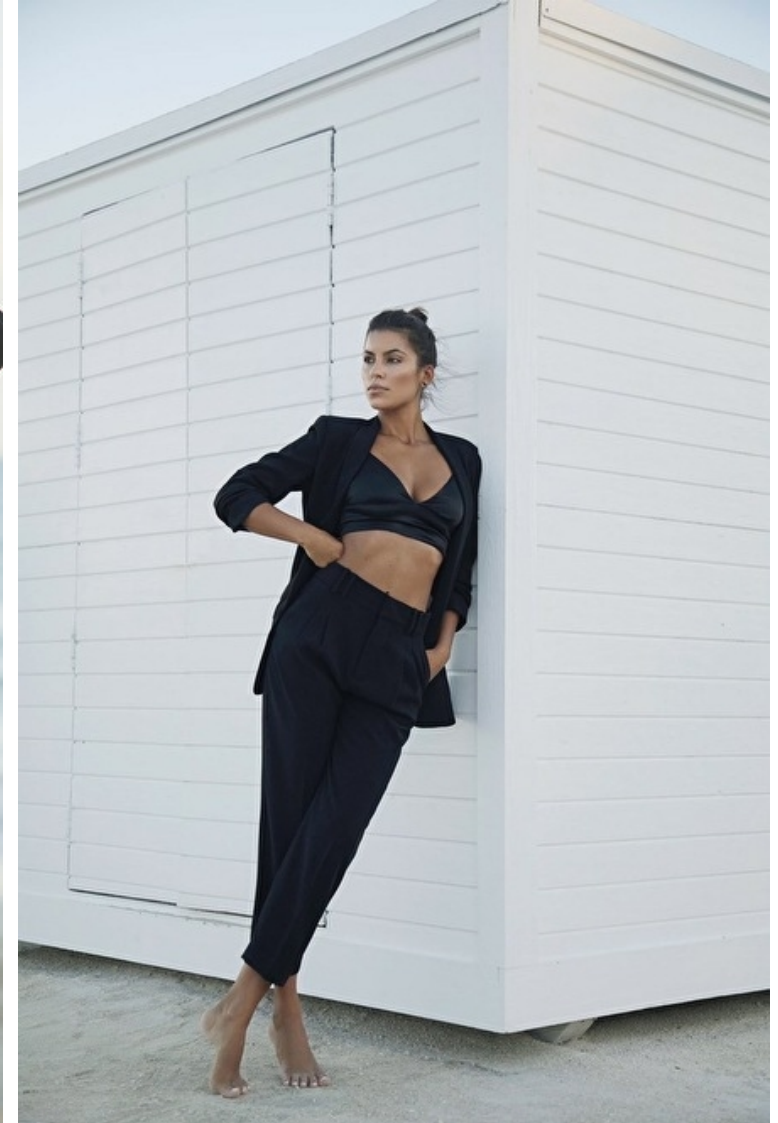

Select

MODEL MANAGEMENT

400 Michigan Ave Ste 700, Chicago, 60611, Illinois, United States
Phone: +1 312 943 3226 **Email:** info.chicago@selectmodel.com **Website:** <https://selectmodel.com/>

Camila Tavares

Height 177cm / 5' 9.5"

Bust 89cm / 35"

Waist 66cm / 26"

Hips 92cm / 36"

Shoes EU/US/UK 38 / 7.5 / 5

Hair Brown

Eyes Brown

Size EU/US 34 / 4

Cup B/C