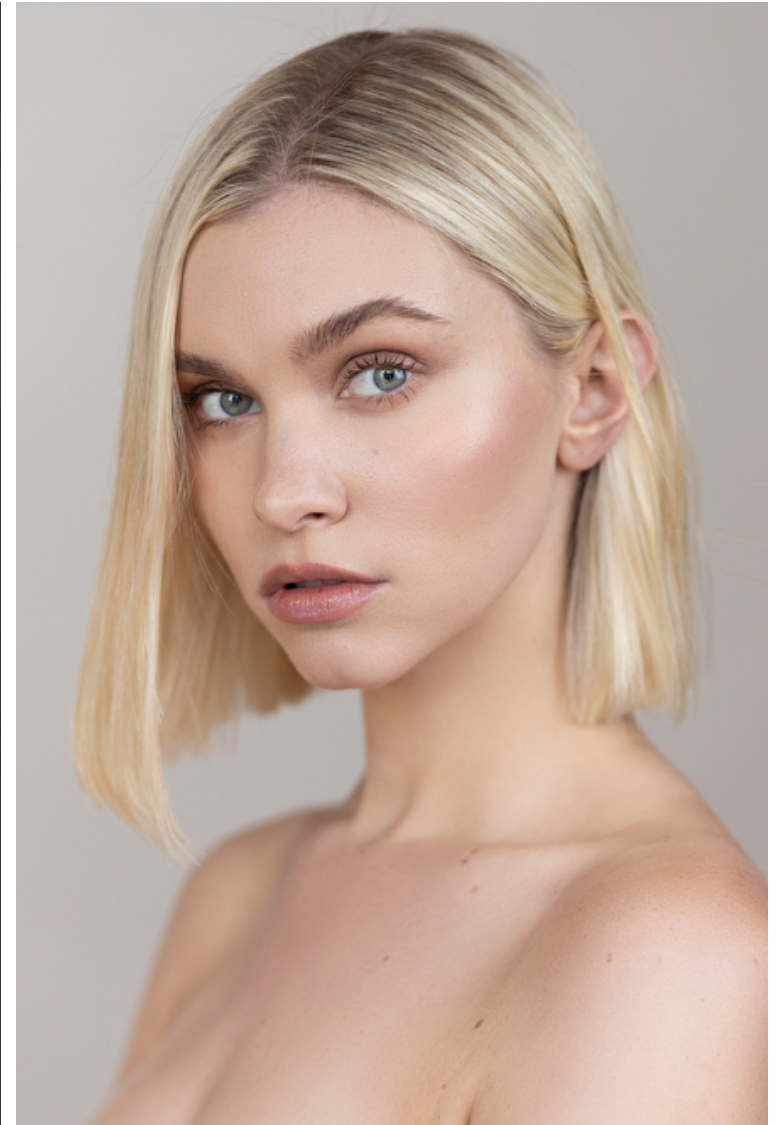

Size EU/US 32 / 2

Bust 81cm / 32"

Waist 62cm / 24.5"

Hips 90cm / 35.5"

Shoes EU/US/UK 39.5 / 8.5 / 6

Eyes Green

Hair Blond

Cup B