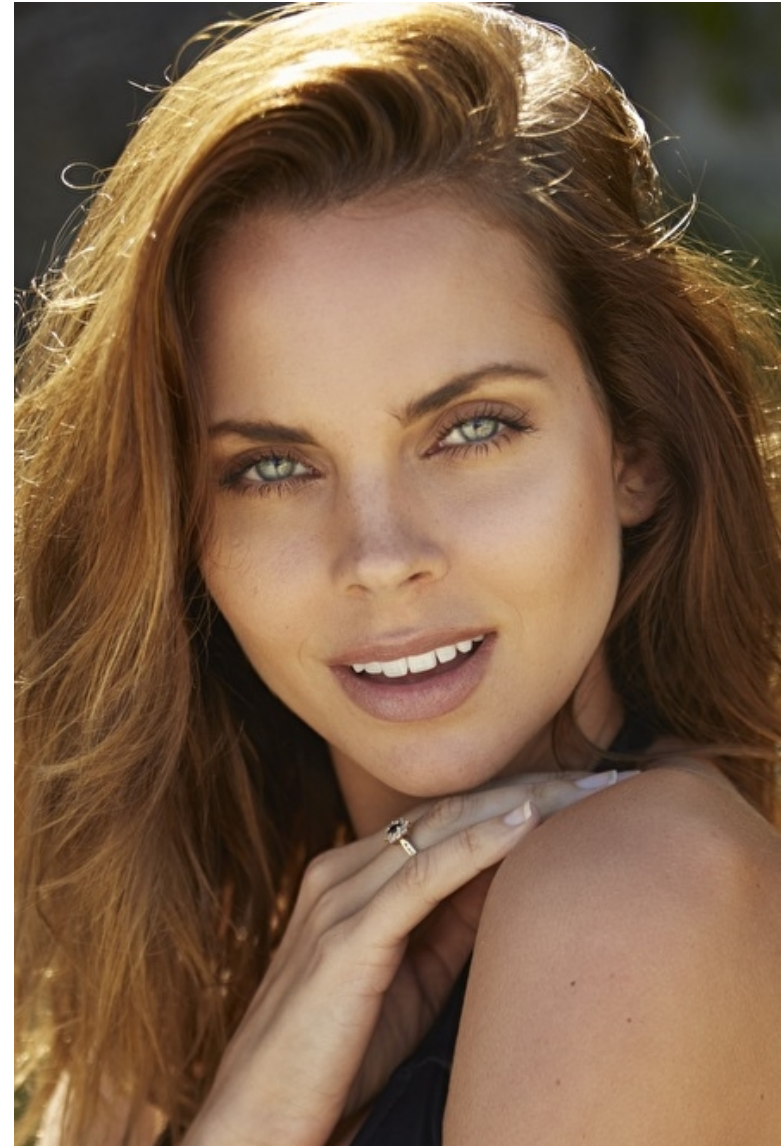

Carlie Sis

Height 178cm / 5' 10.0"

Size EU/US 34 / 4

Waist 69cm / 27"

Hips 93cm / 36.5"

Shoes EU/US/UK 40 / 9 / 7

Eyes Green

Hair Brown

Bust 86cm / 34"

Cup C