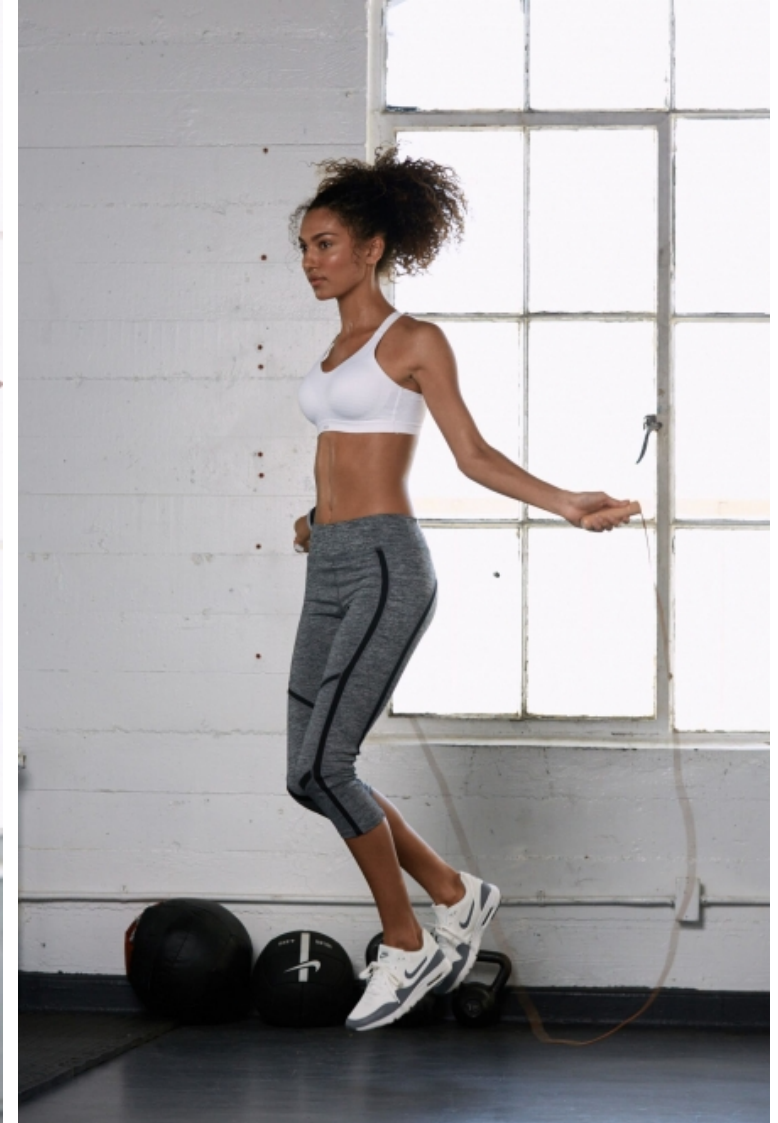

Carlie Thomsen

Height 175cm / 5' 9.0"

Size EU/US 32 / 2

Bust 86cm / 34"

Waist 63cm / 25"

Hips 91cm / 36"

Shoes EU/US/UK 39 / 8 / 6

Eyes Brown

Hair Brown

Cup B