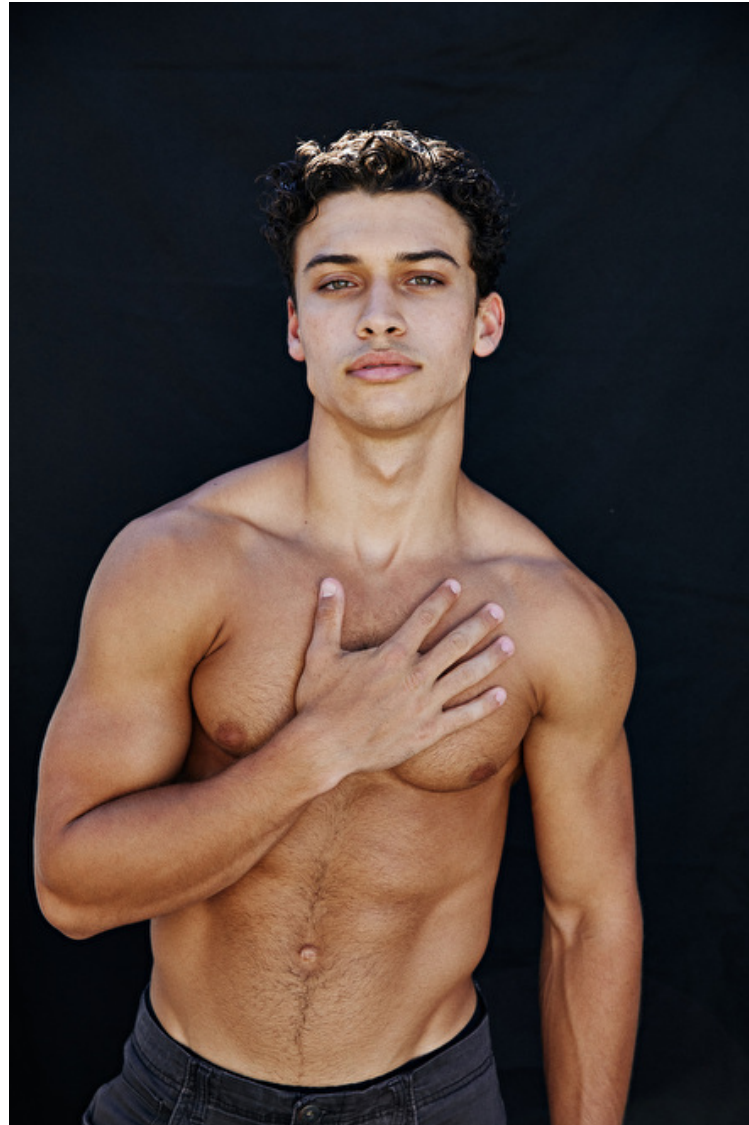

Carlo Bronzie

Height 180cm / 5' 11.0"

Chest 96cm / 38"

Waist 76cm / 30"

Shoes EU/US/UK 44 / 11 / 9.5

Eyes Hazel

Hair Brown

Inseam 81cm / 32"

Neck 36cm / 14"

Sleeve 84cm / 33"

Suit size 50cm / 40"

Suit cut Regular