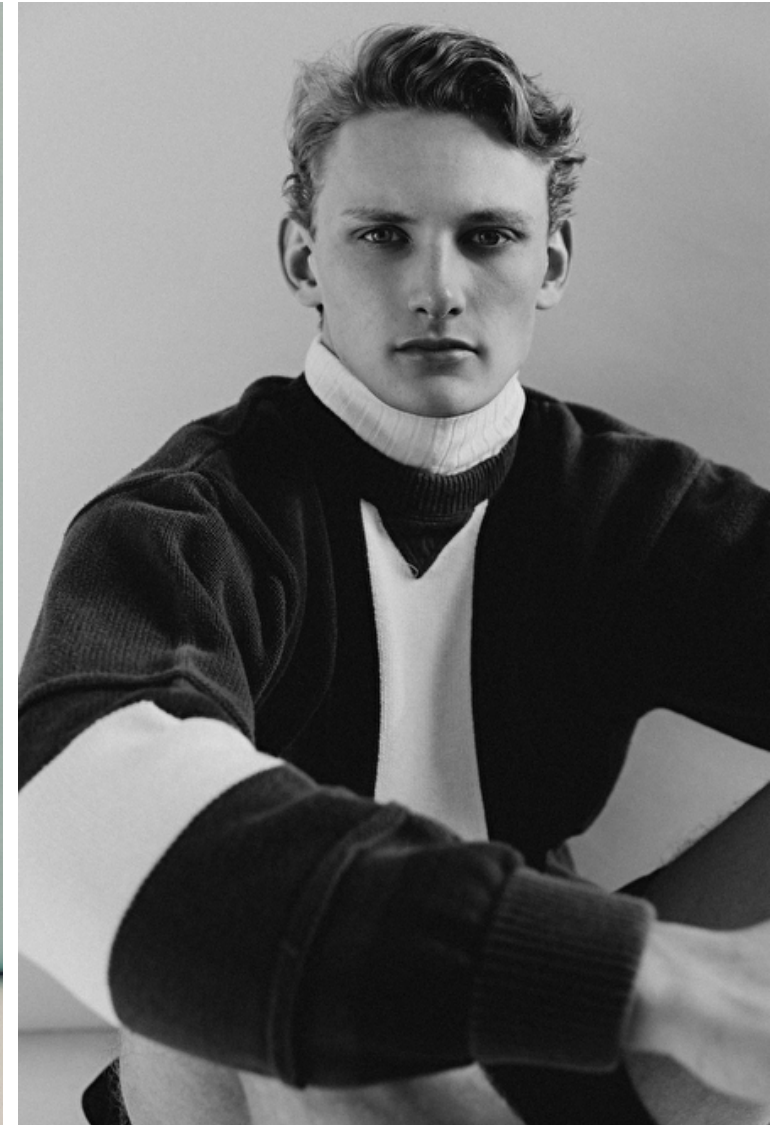

Select

MODEL MANAGEMENT

400 Michigan Ave SUITE 700, Chicago, 60611, UNITED STATES, United States
Phone: +1 312 943 3226 **Email:** info.chicago@selectmodel.com **Website:** <https://selectmodel.com/>

Casey Quam

Height 186cm / 6' 1.0"

Chest 99cm / 39"

Waist 77cm / 30.5"

Shoes EU/US/UK 44.5 / 11.5 /
10

Eyes Blue

Hair Blond

Inseam 86cm / 34"

Neck 35cm / 14"

Sleeve 64cm / 25"

Suit size 48cm / 38"

Suit cut Long