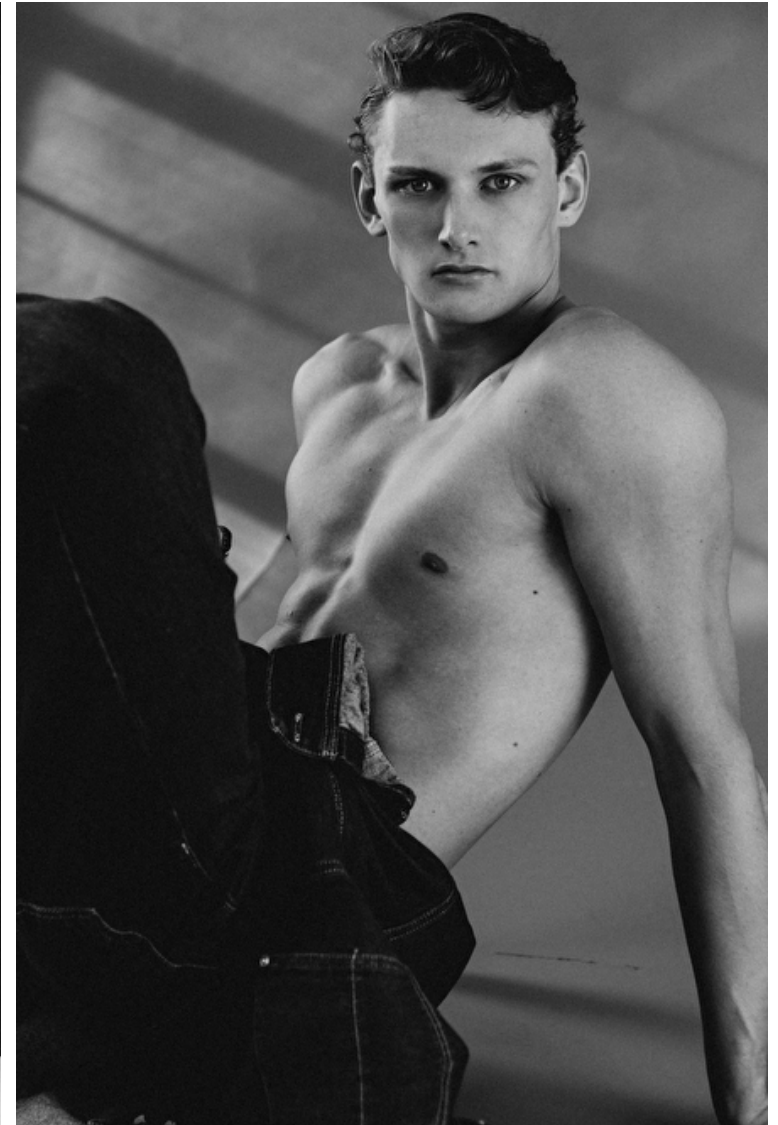

Select

MODEL MANAGEMENT

400 Michigan Ave SUITE 700, Chicago, 60611, UNITED STATES, United States
Phone: +1 312 943 3226 Email: info.chicago@selectmodel.com Website: <https://selectmodel.com/>

Casey Quam

Height 186cm / 6' 1.0"

Chest 99cm / 39"

Waist 77cm / 30.5"

Shoes EU/US/UK 44.5 / 11.5 /
10

Eyes Blue

Hair Blond

Inseam 86cm / 34"

Neck 35cm / 14"

Sleeve 64cm / 25"

Suit size 48cm / 38"

Suit cut Long