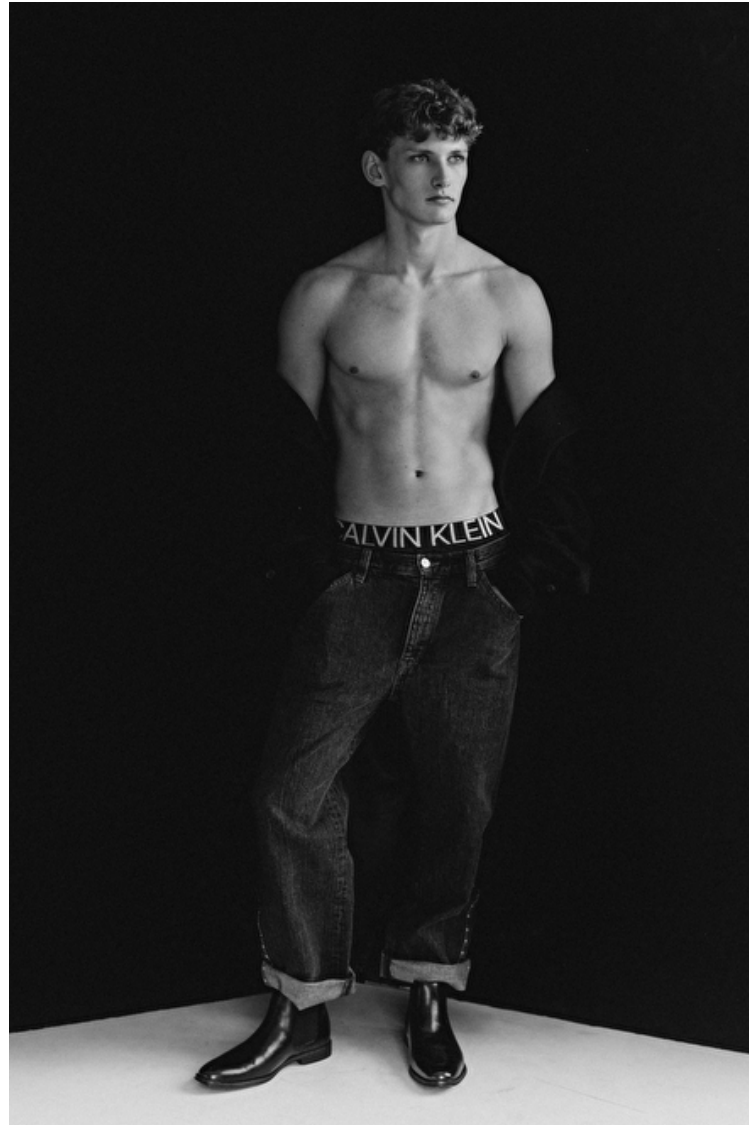

Select

MODEL MANAGEMENT

400 Michigan Ave SUITE 700, Chicago, 60611, UNITED STATES, United States
Phone: +1 312 943 3226 Email: info.chicago@selectmodel.com Website: <https://selectmodel.com/>

Casey Quam

Height 186cm / 6' 1.0"

Chest 99cm / 39"

Waist 77cm / 30.5"

Shoes EU/US/UK 44.5 / 11.5 /
10

Eyes Blue

Hair Blond

Inseam 86cm / 34"

Neck 35cm / 14"

Sleeve 64cm / 25"

Suit size 48cm / 38"

Suit cut Long