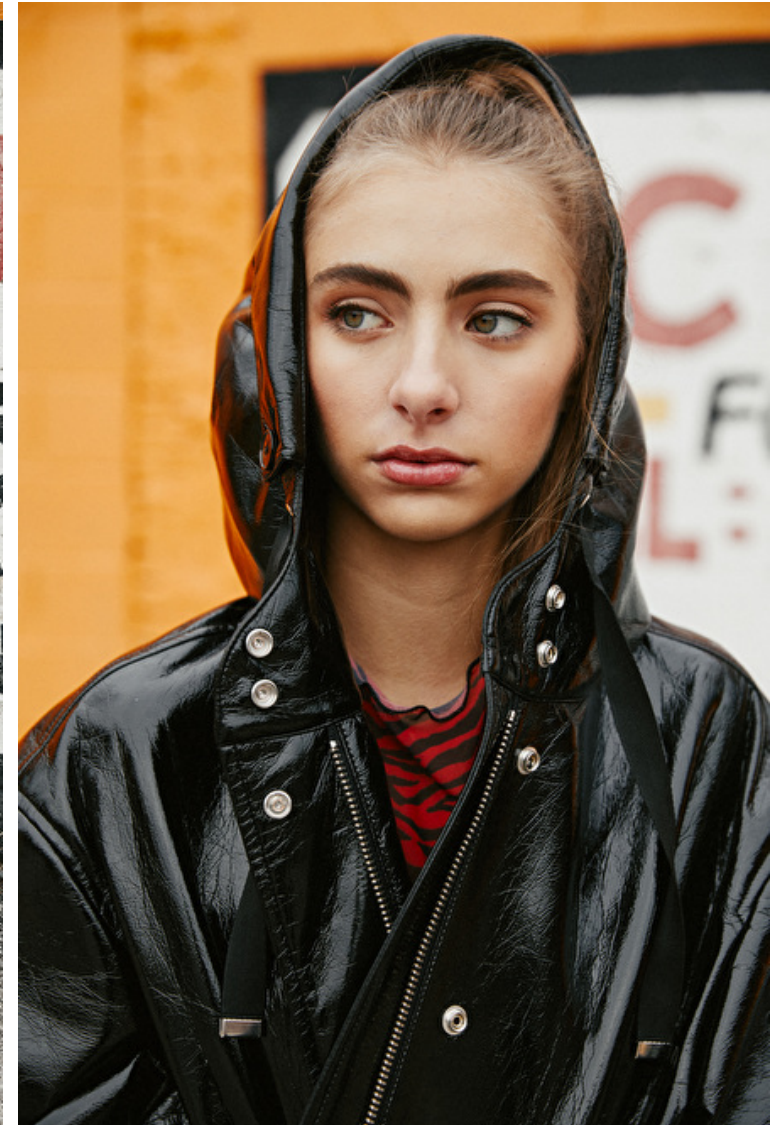

Select

MODEL MANAGEMENT

400 Michigan Ave SUITE 700, Chicago, 60611, IL, United States

Phone: +1 312 943 3226 Email: info.chicago@selectmodel.com Website: <https://selectmodel.com/>

Ceyda Parmaksiz

Height 174cm / 5' 8.5"

Size EU/US 32 / 2

Bust 81cm / 32"

Waist 66cm / 26"

Hips 91cm / 36"

Shoes EU/US/UK 42 / 9

Eyes Green

Hair Dark blond

Location Home is IL/SCHOOL is
IN