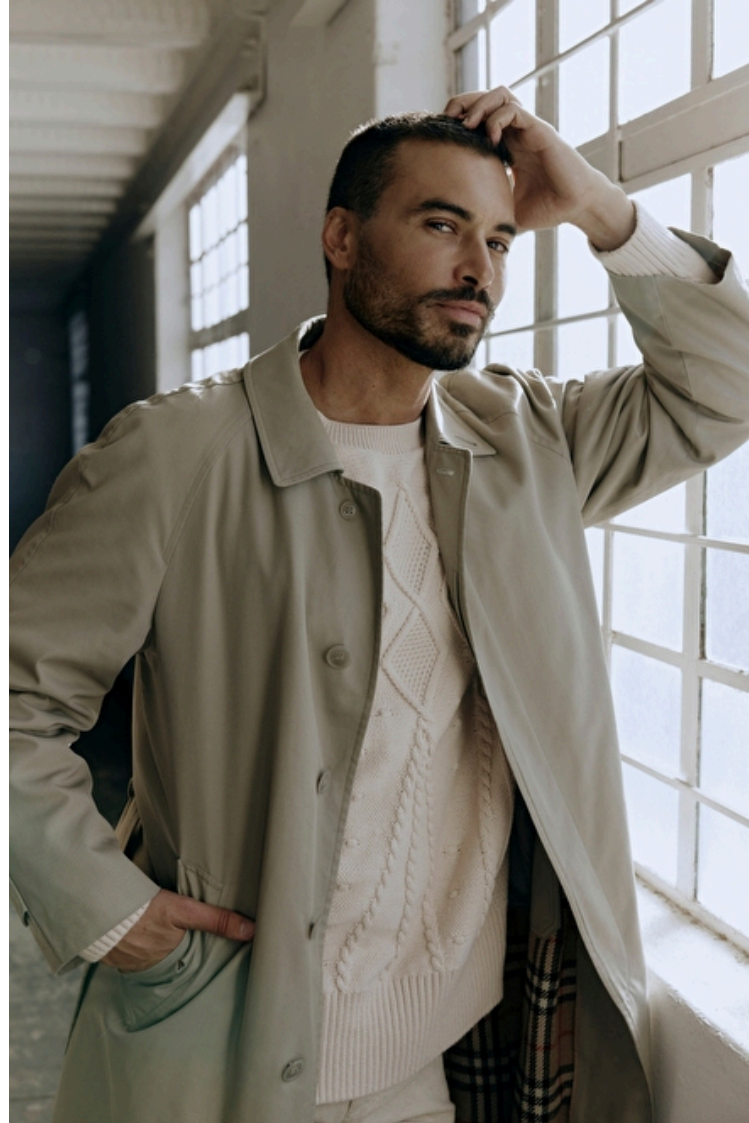

Eyes Brown

Hair Brown

Inseam 84cm / 33"

Sleeve 42cm / 16.5"

Suit size 52cm / 42"

Suit cut Long

Select

MODEL MANAGEMENT