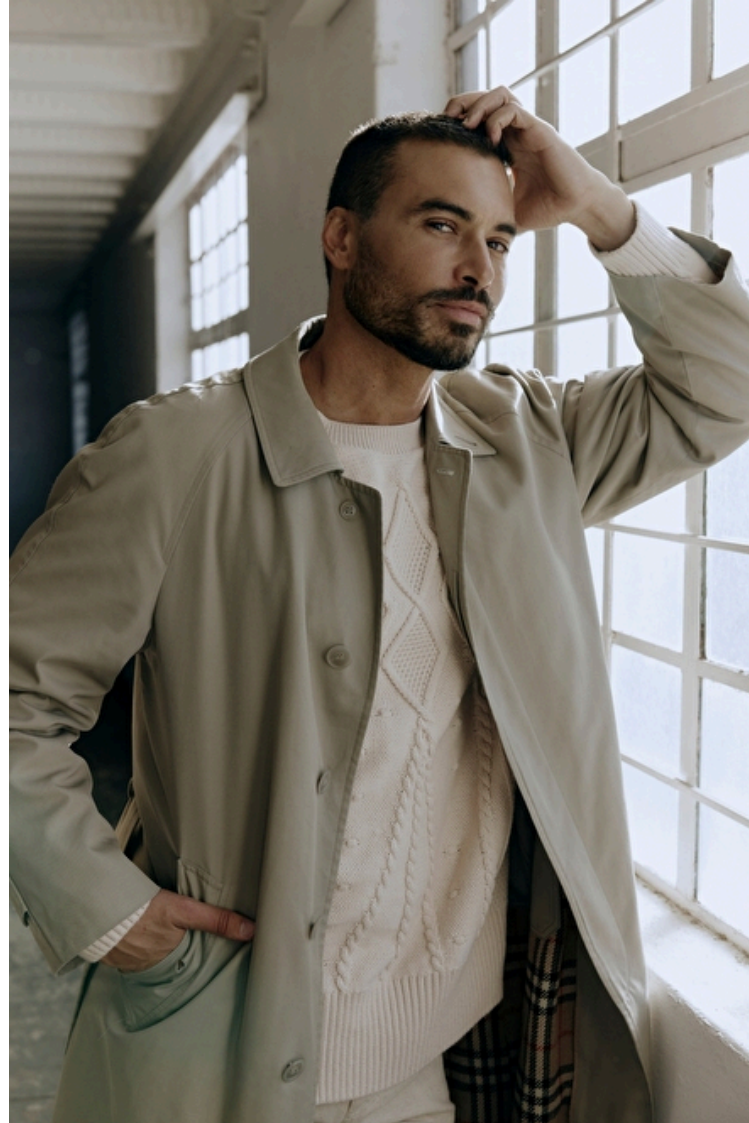

Chad Meihuizen

Height 188cm / 6' 2.0"

Waist 81cm / 32"

Shoes EU/US/UK 45 / 12 / 10.5

Eyes Brown

Hair Brown

Inseam 84cm / 33"

Sleeve 42cm / 16.5"

Suit size 52cm / 42"

Suit cut Long