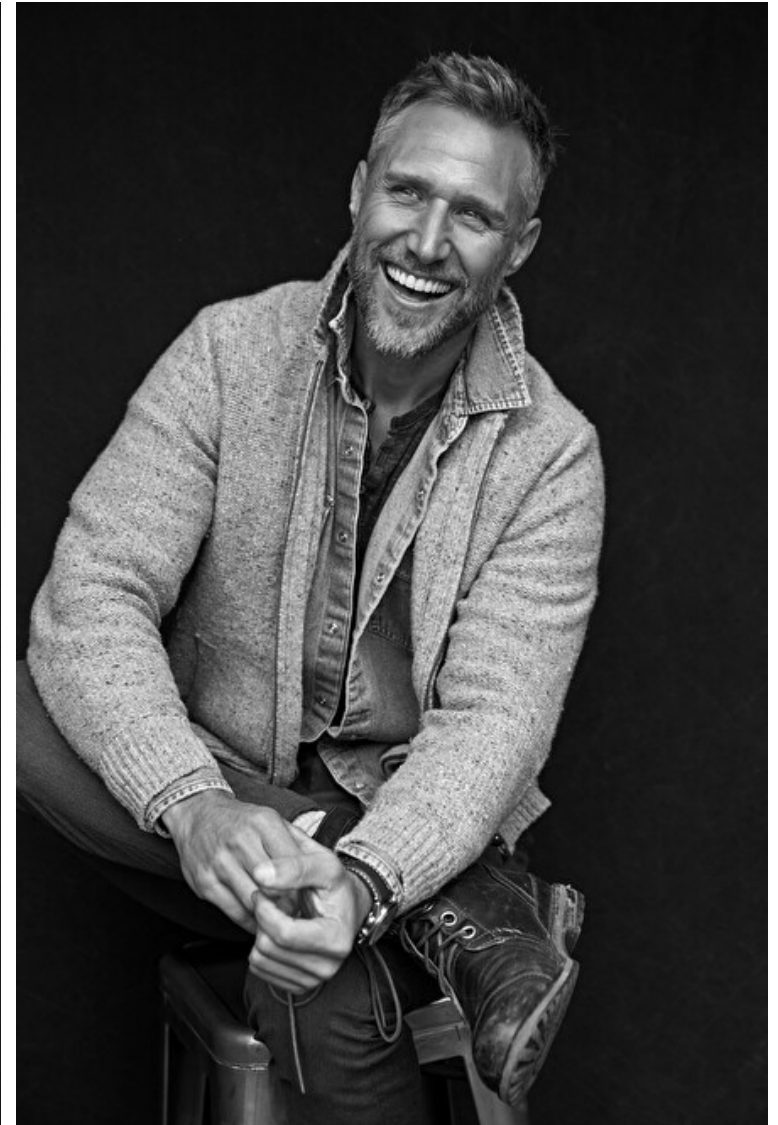

Select

MODEL MANAGEMENT

400 Michigan Ave Ste 700, Chicago, 60611, Illinois, United States

Phone: +1 312 943 3226 Email: info.chicago@selectmodel.com Website: <https://selectmodel.com/>

Chad Rohde

Height 185cm / 6' 1.0"

Waist 81cm / 32"

Shoes EU/US/UK 45 / 12 / 10.5

Eyes Hazel

Hair Blond

Inseam 81cm / 32"

Neck 38cm / 15"

Sleeve 86cm / 34"

Suit size 50cm / 40"

Suit cut Regular