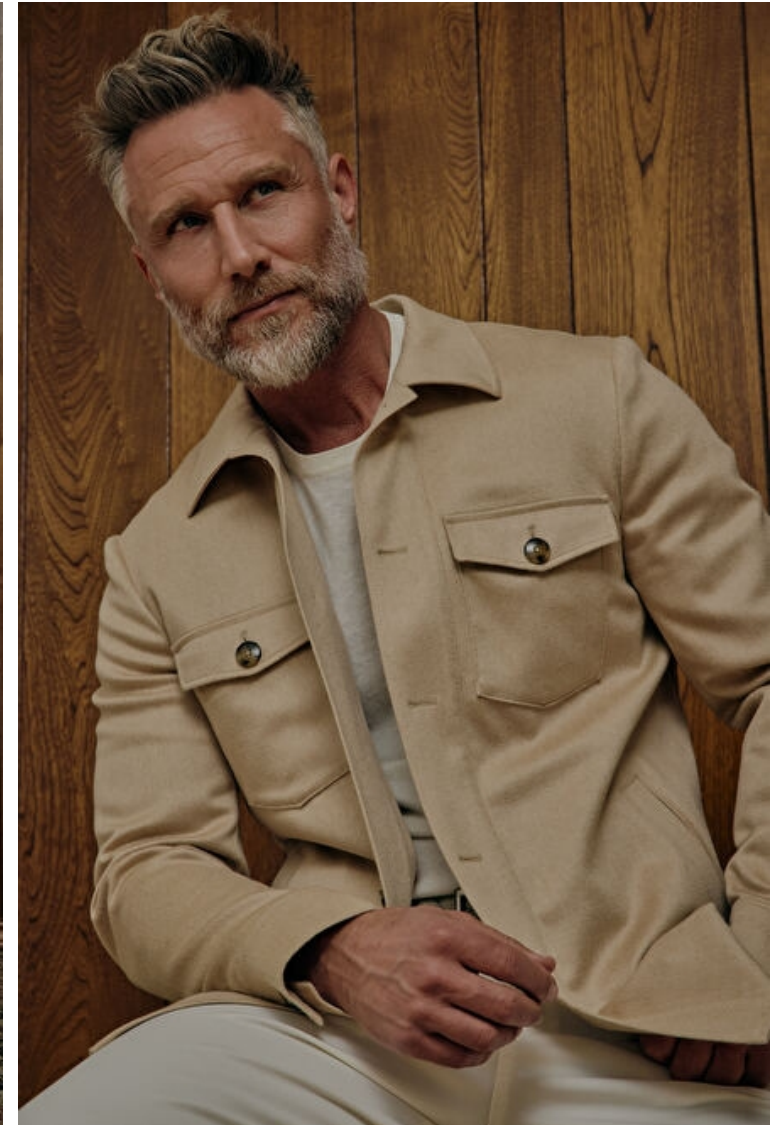

Select

MODEL MANAGEMENT

400 Michigan Ave Ste 700, Chicago, 60611, Illinois, United States

Phone: +1 312 943 3226 Email: info.chicago@selectmodel.com Website: <https://selectmodel.com/>

Chad Rohde

Height 185cm / 6' 1.0"

Waist 81cm / 32"

Shoes EU/US/UK 45 / 12 / 10.5

Eyes Hazel

Hair Blond

Inseam 81cm / 32"

Neck 38cm / 15"

Sleeve 86cm / 34"

Suit size 50cm / 40"

Suit cut Regular