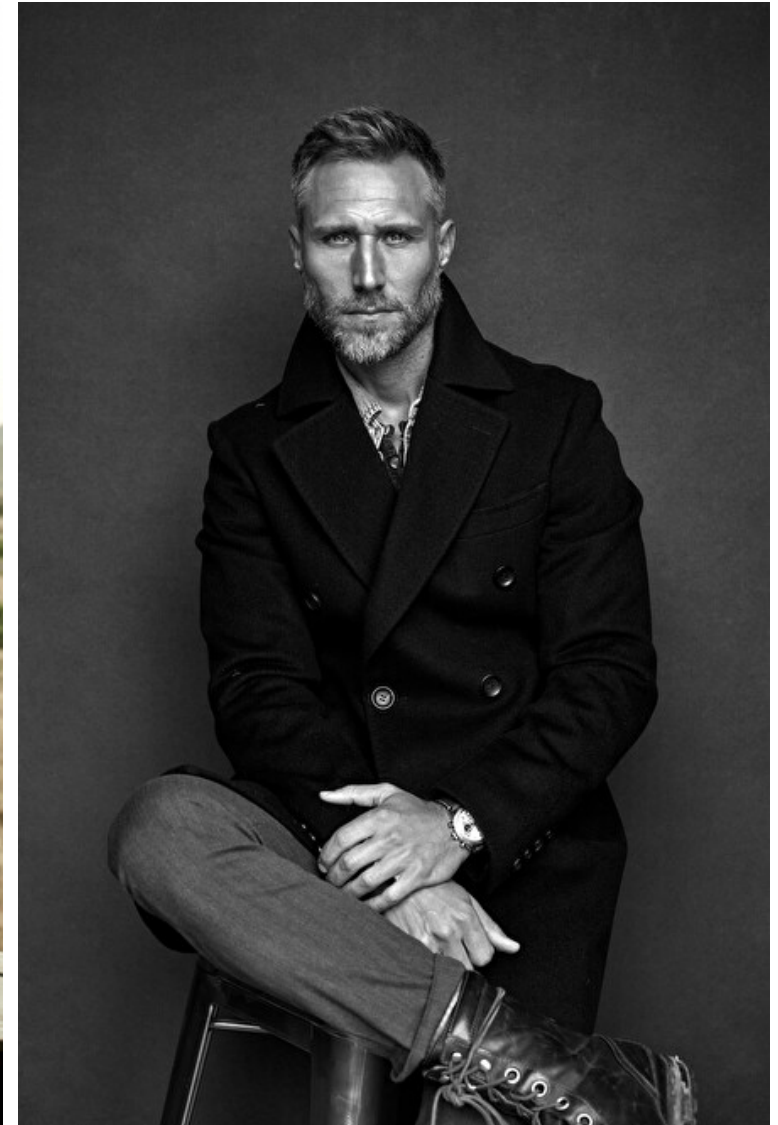

Select

MODEL MANAGEMENT

400 Michigan Ave SUITE 700, Chicago, 60611, UNITED STATES, United States
Phone: +1 312 943 3226 Email: info.chicago@selectmodel.com Website: <https://selectmodel.com/>

Chad Rohde

Height 185cm / 6' 1.0"

Waist 81cm / 32"

Shoes EU/US/UK 45 / 12 / 10.5

Eyes Hazel

Hair Blond

Inseam 81cm / 32"

Neck 38cm / 15"

Sleeve 86cm / 34"

Suit size 50cm / 40"

Suit cut Regular