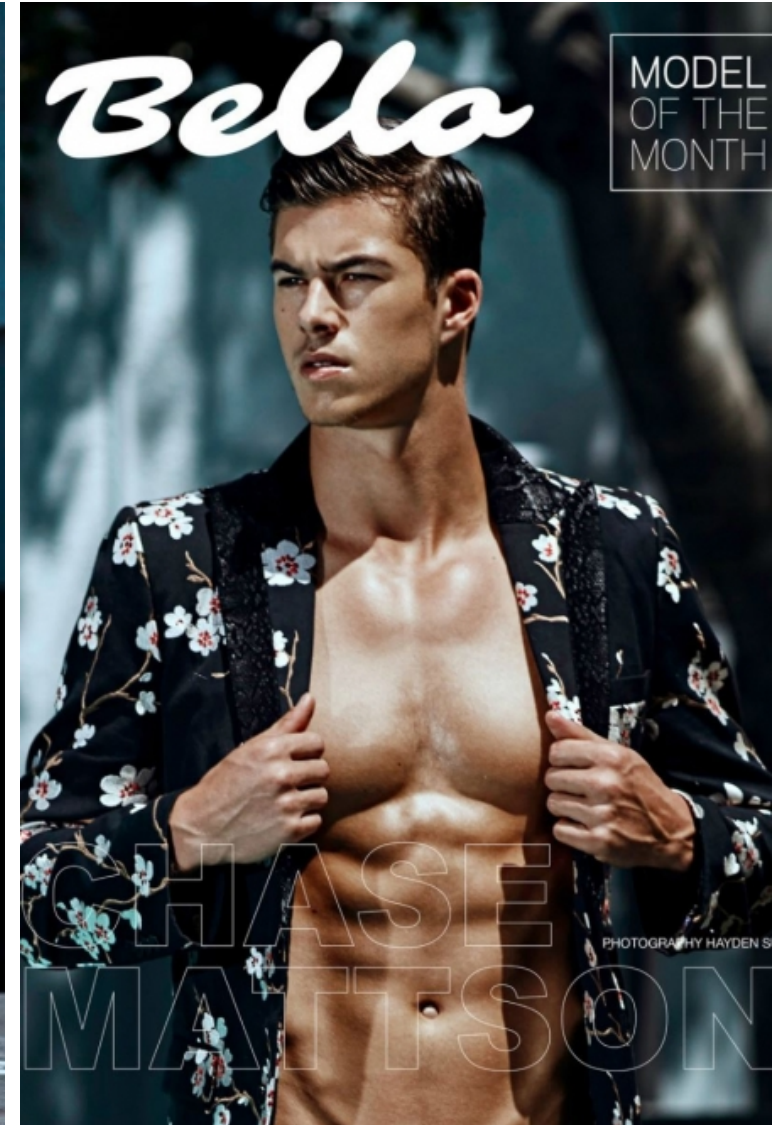

Select

MODEL MANAGEMENT

400 Michigan Ave Ste 700, Chicago, 60611, Illinois, United States
Phone: +1 312 943 3226 Email: info.chicago@selectmodel.com Website: <https://selectmodel.com/>

Chase Mattson

Height 188cm / 6' 2.0"

Waist 79cm / 31"

Shoes EU/US/UK 42.5 / 10 / 8.5

Hair Brown

Eyes Green

Inseam 81cm / 32"

Suit size 50cm / 40"

Suit cut Regular