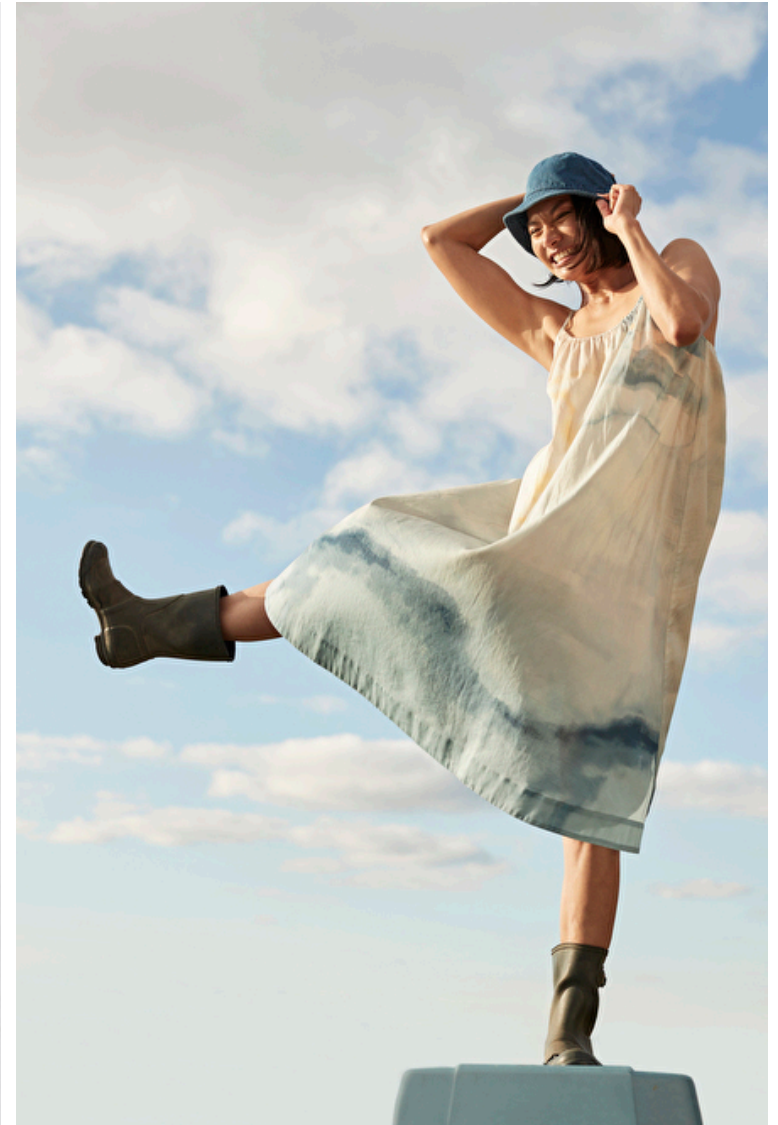

Select

MODEL MANAGEMENT

400 Michigan Ave Ste 700, Chicago, 60611, Illinois, United States

Phone: +1 312 943 3226 Email: info.chicago@selectmodel.com Website: <https://selectmodel.com/>

CHEERA CHOO

Height 175cm / 5' 9.0"