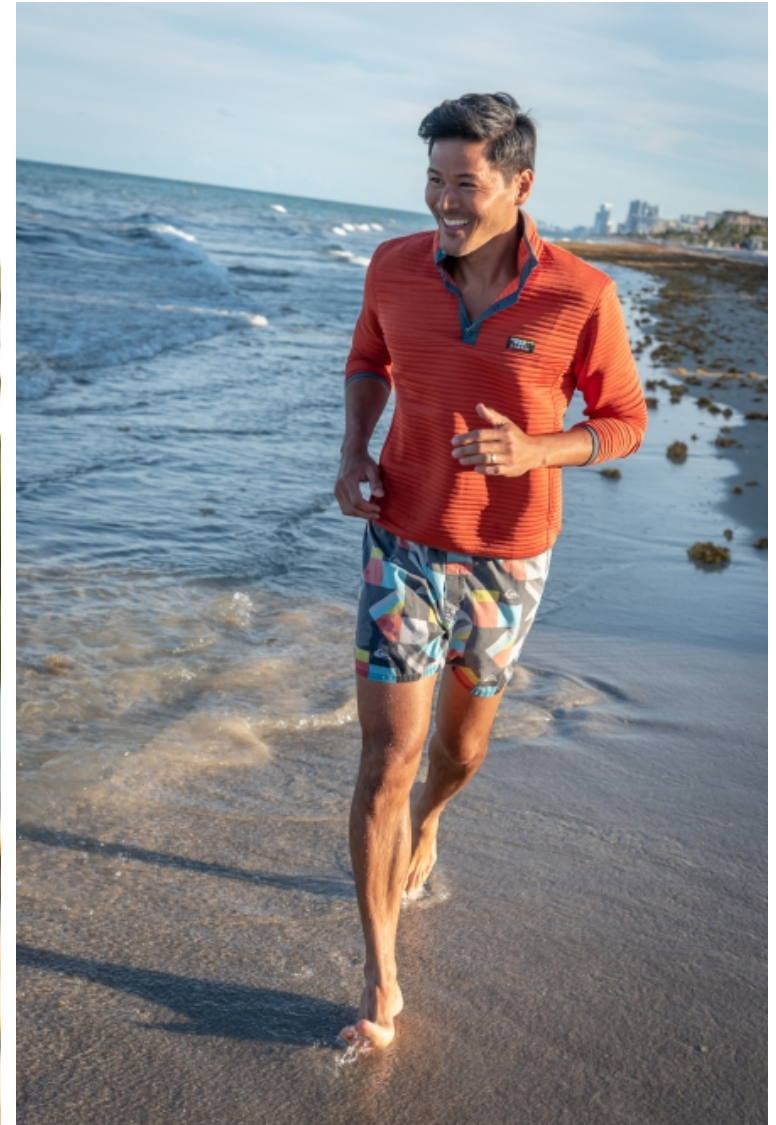

Select

MODEL MANAGEMENT

400 Michigan Ave Ste 700, Chicago, 60611, Illinois, United States

Phone: +1 312 943 3226 Email: info.chicago@selectmodel.com Website: <https://selectmodel.com/>

Chris Bajuyo

Height 186cm / 6' 1.0"

Chest 101cm / 40"

Waist 81cm / 32"

Shoes EU/US/UK 44 / 11 / 9.5

Eyes Brown

Hair Black

Inseam 81cm / 32"

Neck 39cm / 15.5"

Sleeve 89cm / 35"

Suit size 50cm / 40"

Suit cut Long