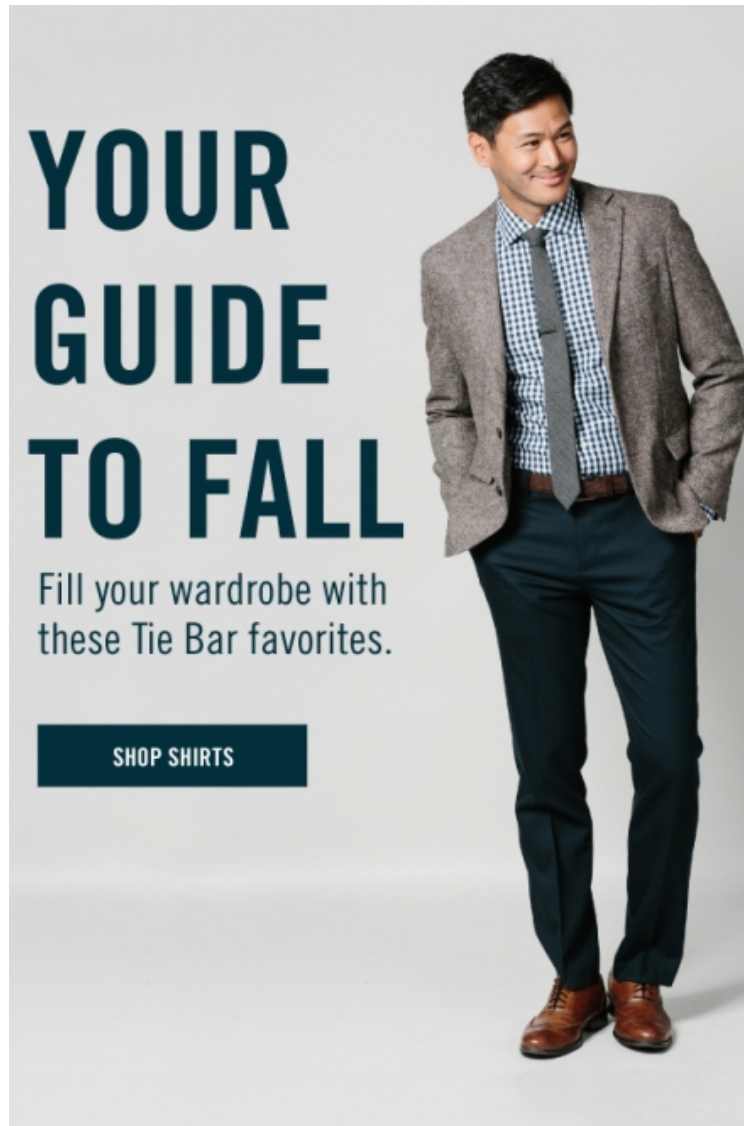

Neck 39cm / 15.5"

Sleeve 89cm / 35"

Suit size 50cm / 40"

Suit cut Long