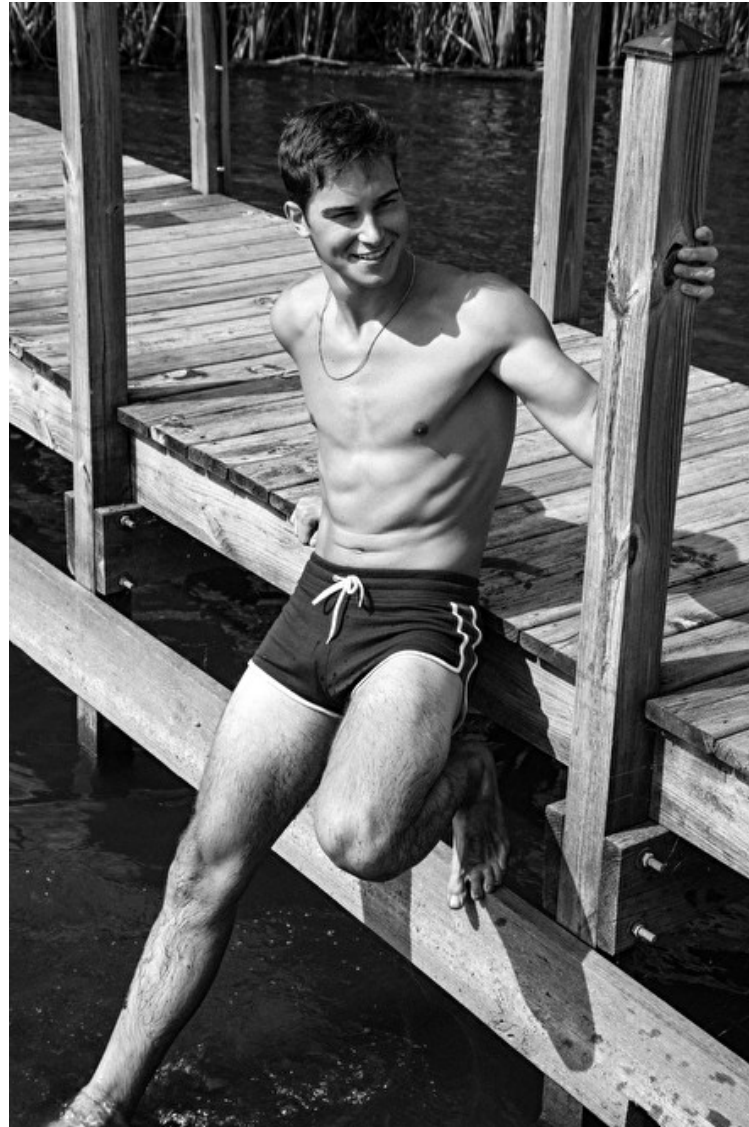

Select

MODEL MANAGEMENT

400 Michigan Ave SUITE 700, Chicago, 60611, IL, United States

Phone: +1 312 943 3226 Email: info.chicago@selectmodel.com Website: <https://selectmodel.com/>

Chris Cassano

Height 186cm / 6' 1.0"

Chest 99cm / 39"

Waist 79cm / 31"

Shoes EU/US/UK 44.5 / 11.5 /
10

Eyes Blue

Hair Brown

Inseam 81cm / 32"

Neck 41cm / 16"

Sleeve 86cm / 34"

Suit size 50cm / 40"

Suit cut Regular