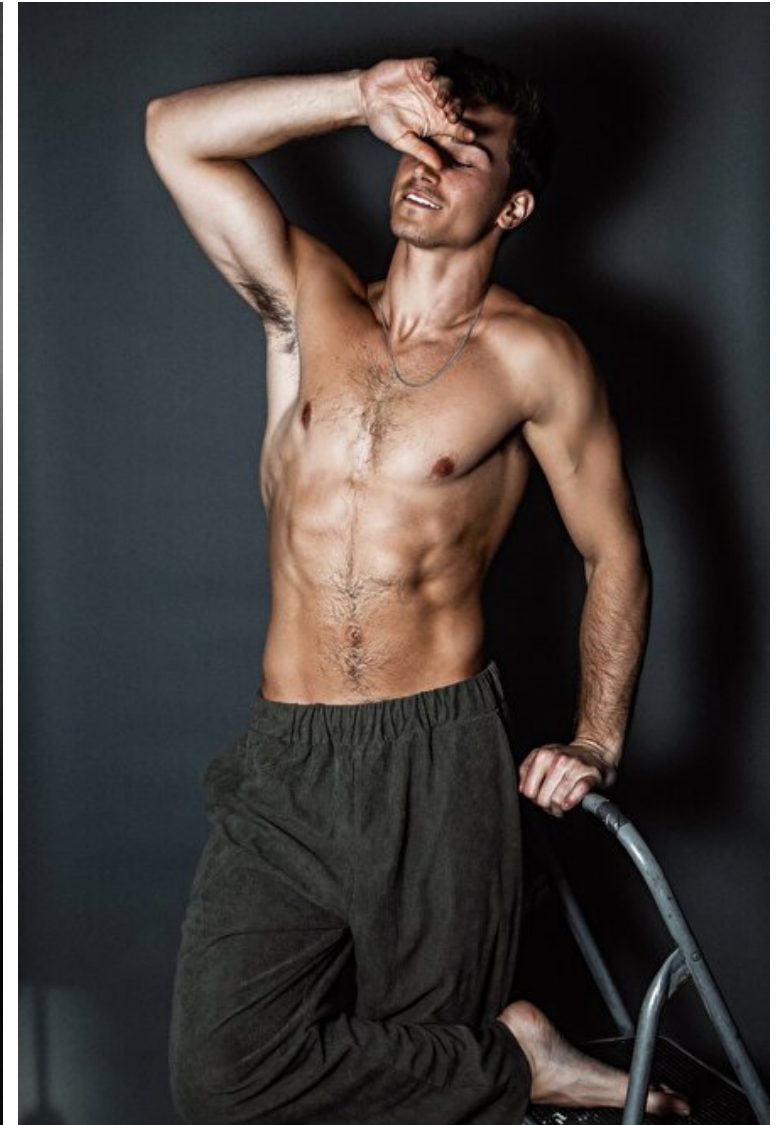

Select

MODEL MANAGEMENT

400 Michigan Ave SUITE 700, Chicago, 60611, IL, United States

Phone: +1 312 943 3226 Email: info.chicago@selectmodel.com Website: <https://selectmodel.com/>

Chris Cassano

Height 186cm / 6' 1.0"

Chest 99cm / 39"

Waist 79cm / 31"

Shoes EU/US/UK 44.5 / 11.5 /
10

Eyes Blue

Hair Brown

Inseam 81cm / 32"

Neck 41cm / 16"

Sleeve 86cm / 34"

Suit size 50cm / 40"

Suit cut Regular