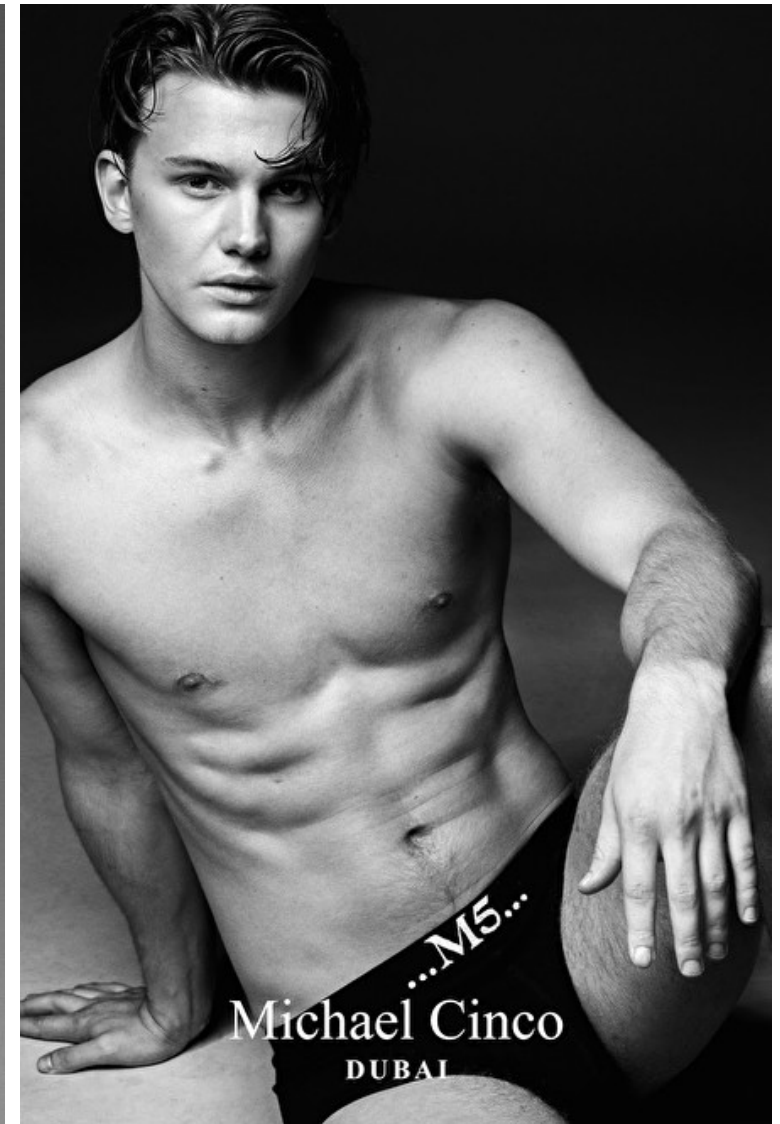

Select

MODEL MANAGEMENT

400 Michigan Ave SUITE 700, Chicago, 60611, UNITED STATES, United States
Phone: +1 312 943 3226 Email: info.chicago@selectmodel.com Website: <https://selectmodel.com/>

Chris Gulley

Height 186cm / 6' 1.0"

Chest 93cm / 36.5"

Waist 84cm / 33"

Shoes EU/US/UK 43 / 10.5 / 9

Eyes Blue

Hair Blond

Inseam 81cm / 32"

Neck 38cm / 15"

Suit size 50cm / 40"

Suit cut Regular