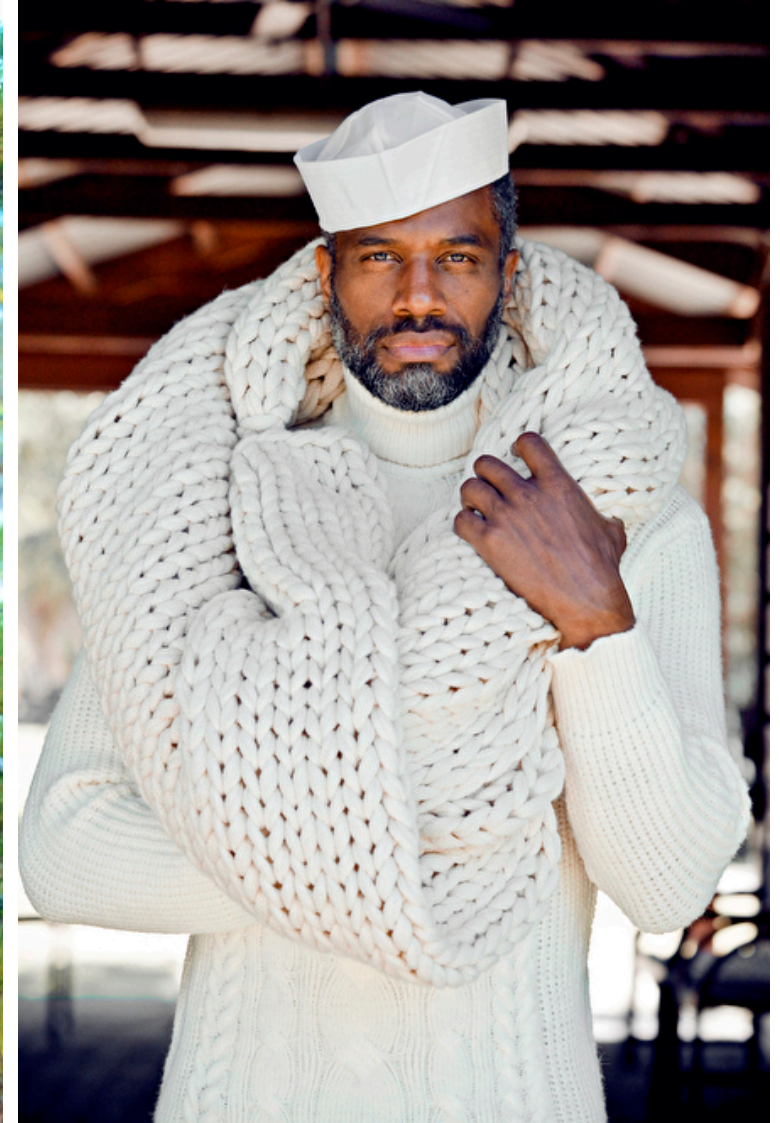

Hair Salt and pepper

Inseam 81cm / 32"

Neck 41cm / 16"

Sleeve 89cm / 35"

Suit size 52cm / 42"

Suit cut Long

Select

MODEL MANAGEMENT