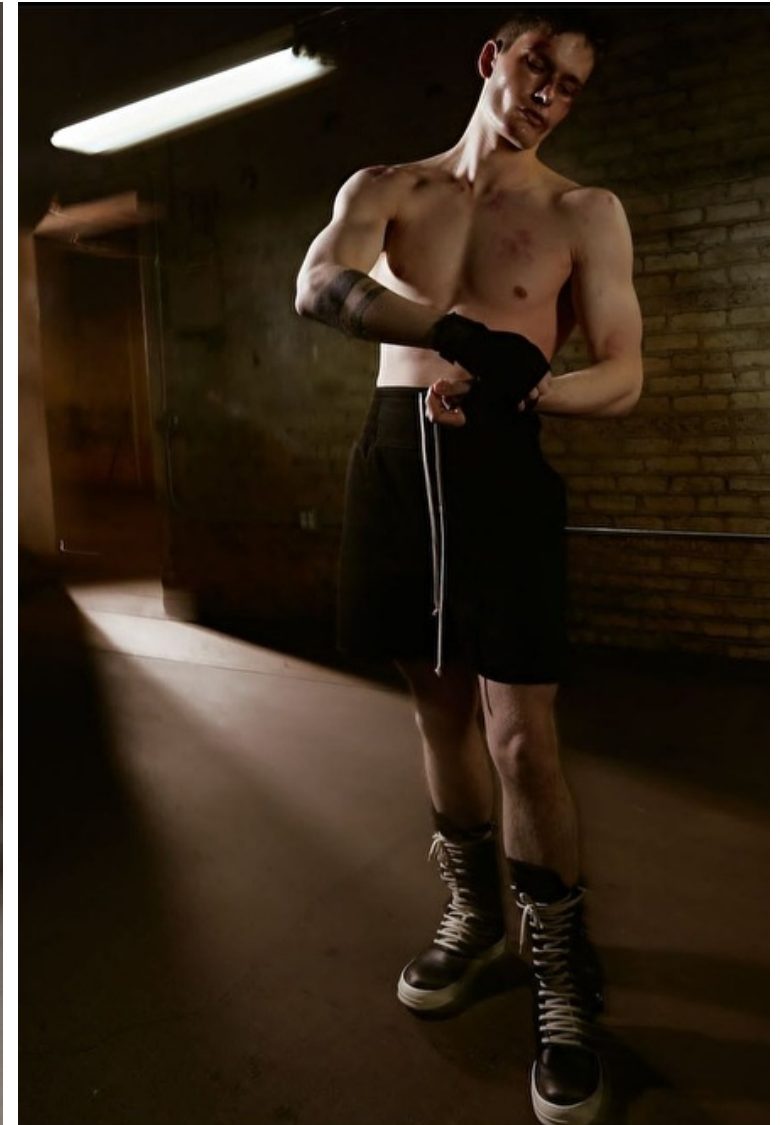

Select

MODEL MANAGEMENT

400 Michigan Ave SUITE 700, Chicago, 60611, IL, United States

Phone: +1 312 943 3226 Email: info.chicago@selectmodel.com Website: <https://selectmodel.com/>

Christian Willenbacher

Height 186cm / 6' 1.0"

Chest 97cm / 38"

Waist 79cm / 31"

Shoes EU/US/UK 42.5 / 10 / 8.5

Eyes Green brown

Hair Brown

Inseam 81cm / 32"

Neck 35cm / 14"

Sleeve 84cm / 33"

Suit size 48cm / 38"