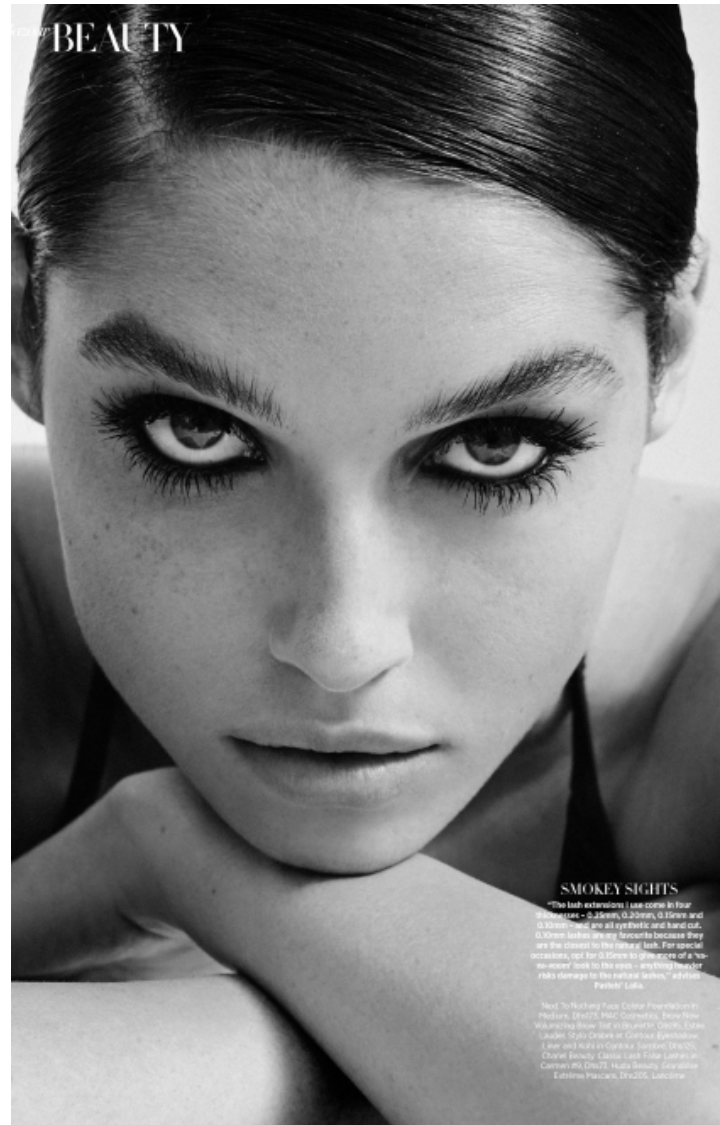

Select

MODEL MANAGEMENT

400 Michigan Ave SUITE 700, Chicago, 60611, UNITED STATES, United States
Phone: +1 312 943 3226 Email: info.chicago@selectmodel.com Website: https://selectmodel.com/

Christina Van Nuis

Height 178cm / 5' 10.0"

Bust 81cm / 32"

Waist 61cm / 24"

Hips 86cm / 34"

Shoes EU/US/UK 39 / 8 / 6

Hair Brown

Eyes Green

Size EU/US 32 / 2

Cup B