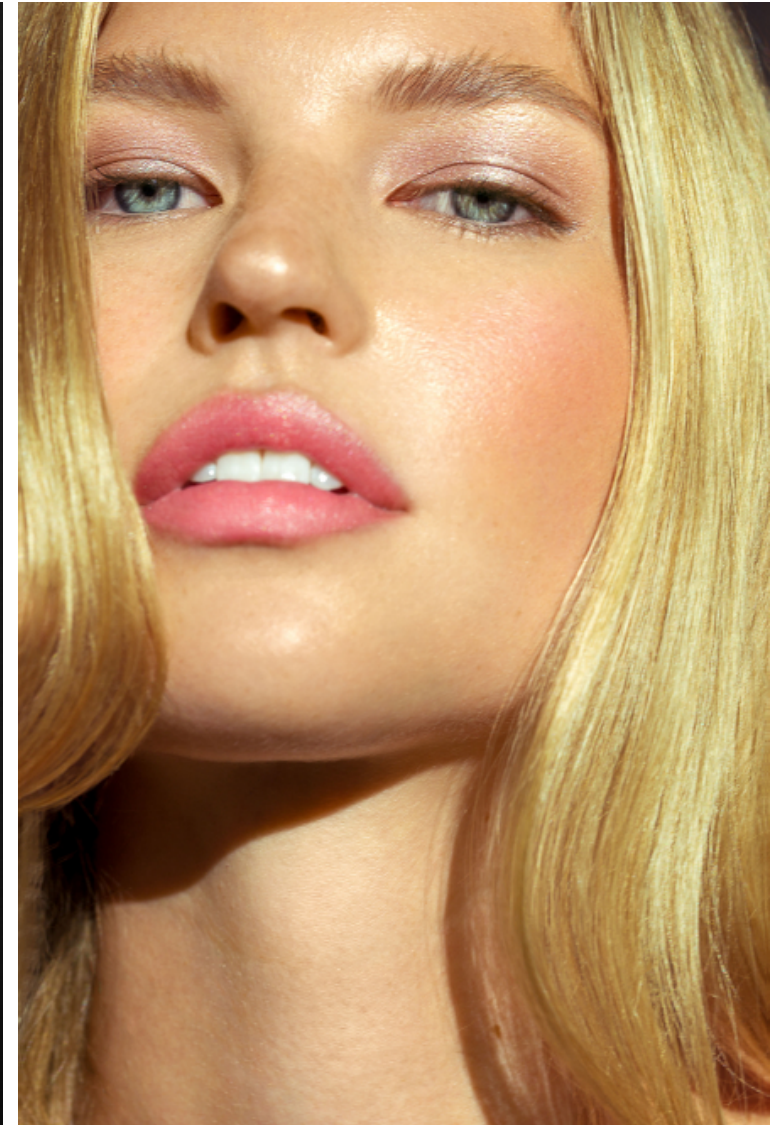

Select

MODEL MANAGEMENT

400 Michigan Ave SUITE 700, Chicago, 60611, IL, United States
Phone: +1 312 943 3226 **Email:** info.chicago@selectmodel.com **Website:** <https://selectmodel.com/>

Christina Wiltjer

Height 178cm / 5' 10.0"

Size EU/US 32 / 2

Bust 81cm / 32"

Waist 64cm / 25"

Hips 89cm / 35"

Shoes EU/US/UK 40 / 9 / 7

Eyes Blue

Hair Blond

Cup B