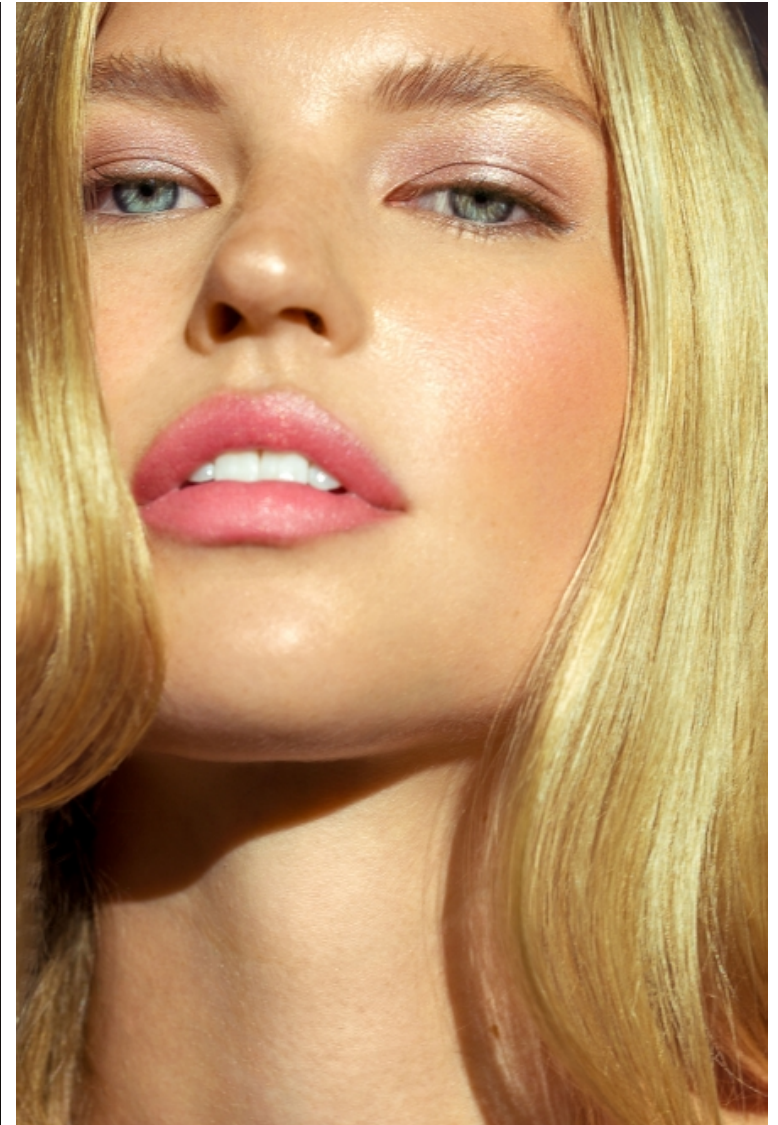

Select

MODEL MANAGEMENT

400 Michigan Ave Ste 700, Chicago, 60611, Illinois, United States
Phone: +1 312 943 3226 Email: info.chicago@selectmodel.com Website: <https://selectmodel.com/>

Christina Wiltjer

Height 178cm / 5' 10.0"

Size EU/US 32 / 2

Bust 86cm / 34"

Waist 71cm / 28"

Hips 93cm / 36.5"

Shoes EU/US/UK 40 / 9 / 7

Eyes Blue

Hair Blond

Cup B