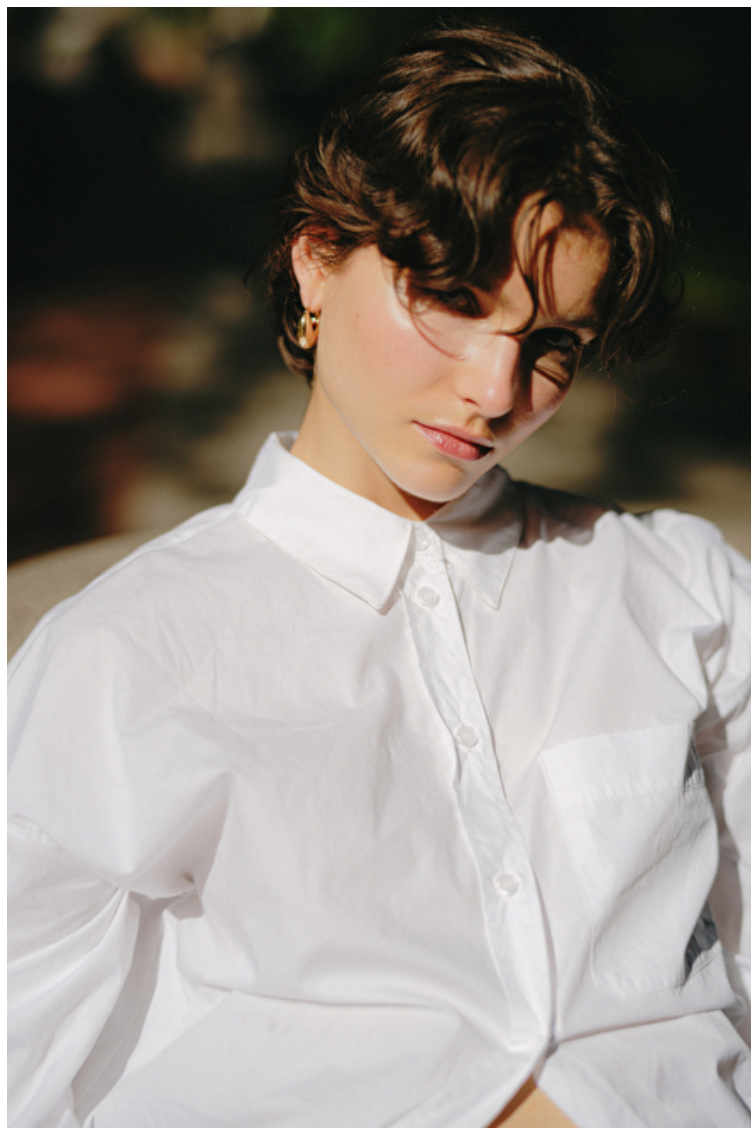

Size EU/US 32 / 2

Bust 76cm / 30"

Waist 62cm / 24.5"

Hips 86cm / 34"

Shoes EU/US/UK 40.5 / 9.5 / 7

Eyes Hazel

Hair Brown

Select