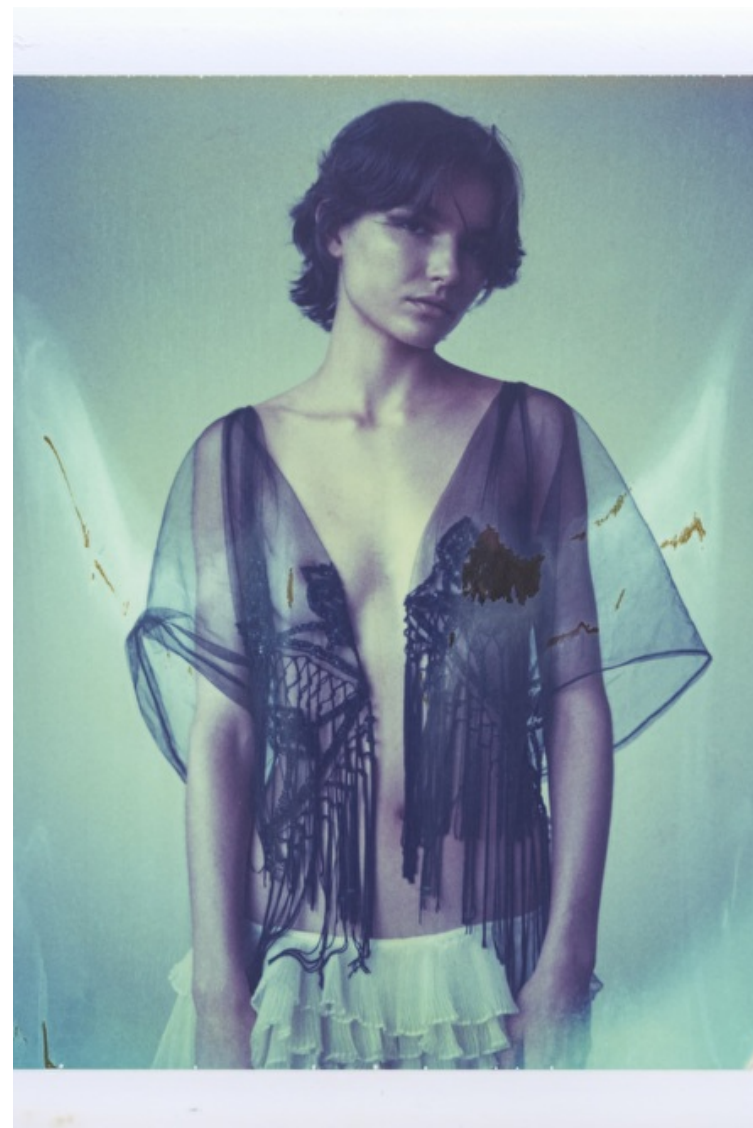

Size EU/US 32 / 2

Bust 76cm / 30"

Waist 62cm / 24.5"

Hips 86cm / 34"

Shoes EU/US/UK 40.5 / 9.5 / 7

Eyes Hazel

Hair Brown

Select