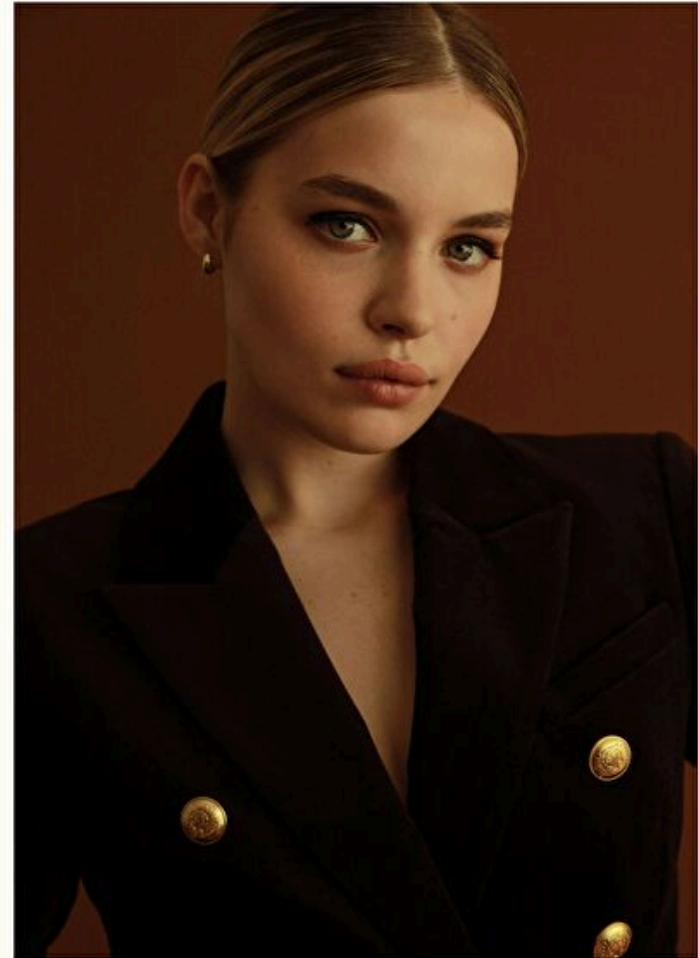

CLAIRE SMITH

Height 173cm / 5' 8.0"

Bust 89cm / 35"

Waist 61cm / 24"

Hips 84cm / 33"

Shoes EU/US/UK 41 / 9.5 / 8

Eyes Green

Hair Blond

Cup B

Location IL