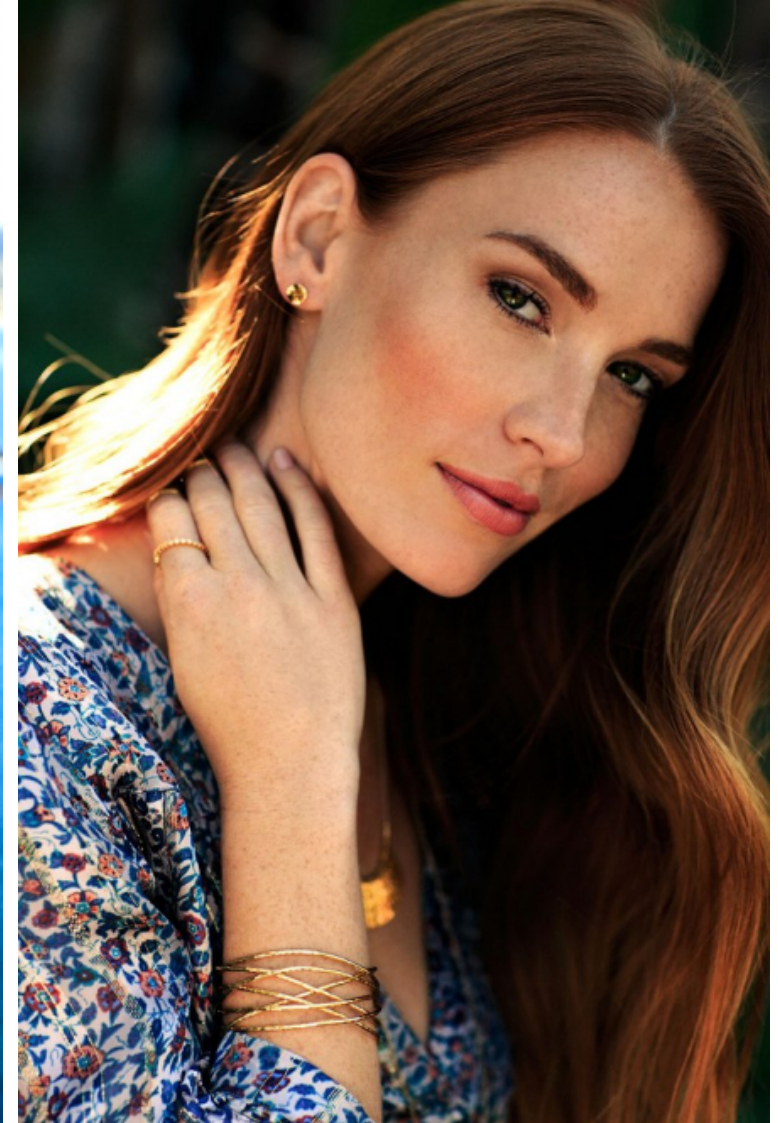

Size EU/US 32 / 2

Bust 86cm / 34"

Waist 66cm / 26"

Hips 89cm / 35"

Shoes EU/US/UK 39 / 8 / 6

Eyes Hazel

Hair Red

Cup B