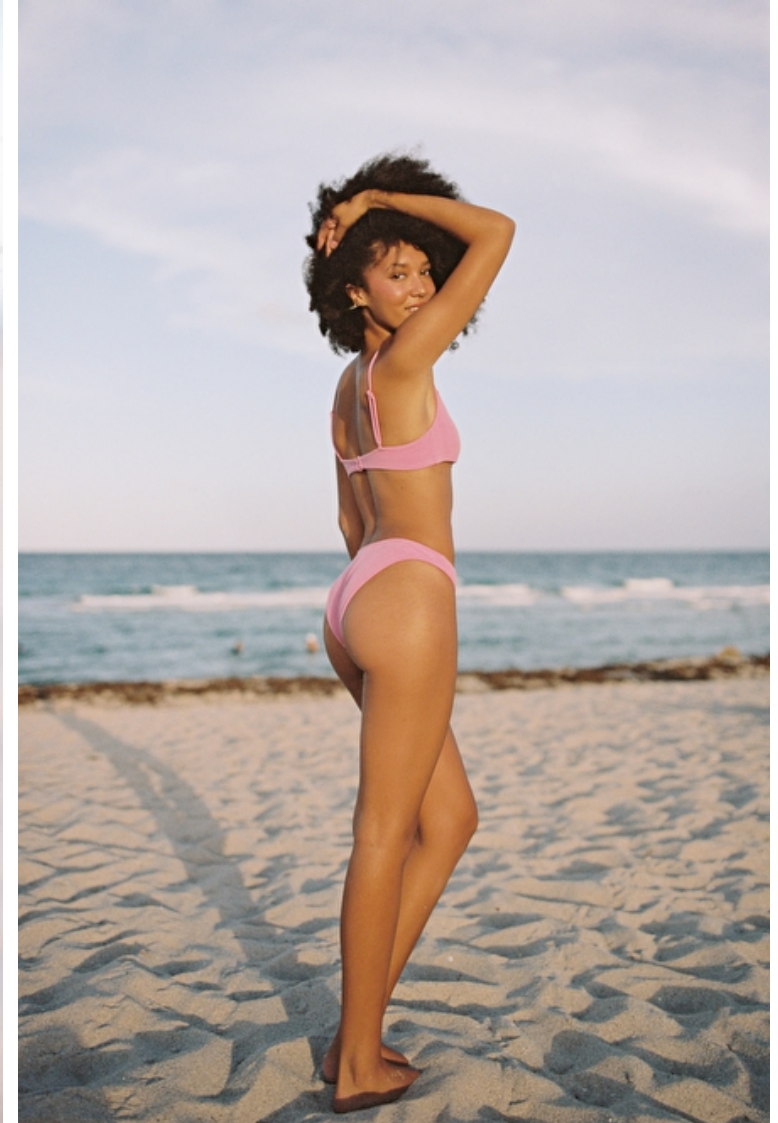

Size EU/US 32 / 2

Bust 81cm / 32"

Waist 63cm / 25"

Hips 91cm / 36"

Shoes EU/US/UK 39.5 / 8.5 / 6

Eyes Brown

Hair Brown

Select