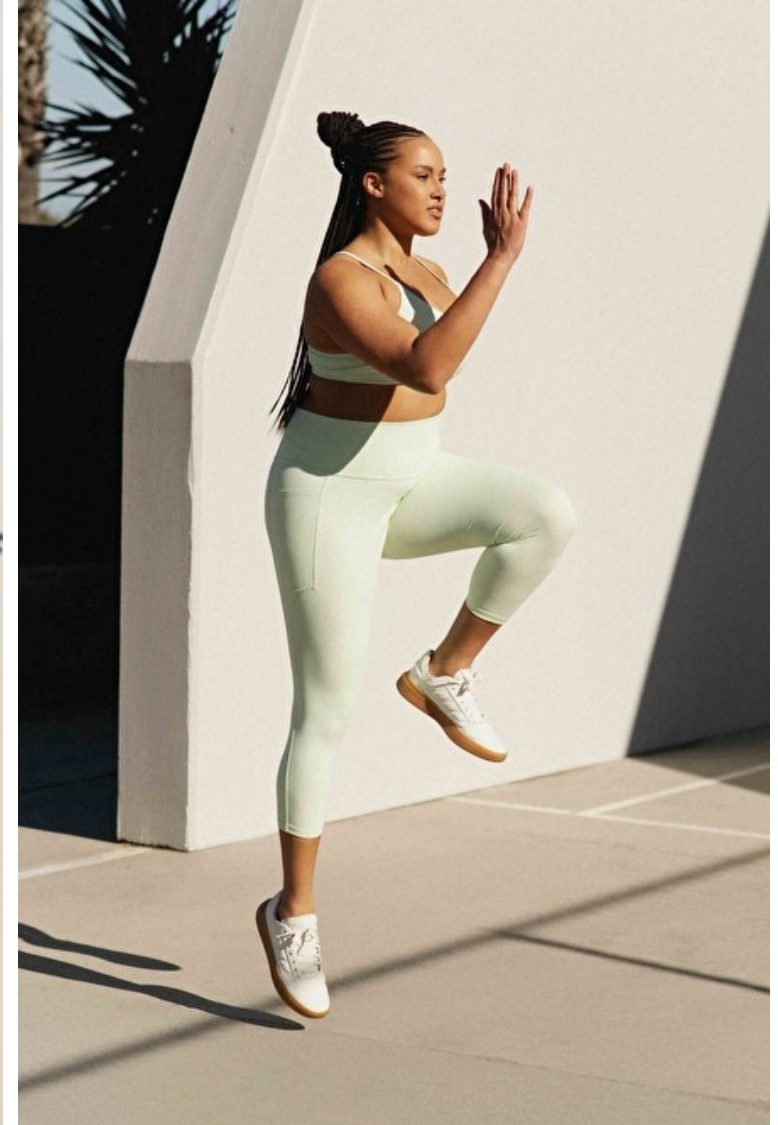

Size EU/US 44 / 14

Bust 91cm / 36"

Waist 89cm / 35"

Hips 112cm / 44"

Shoes EU/US/UK 41.5 / 10 / 8

Eyes Brown

Hair Brown

Select