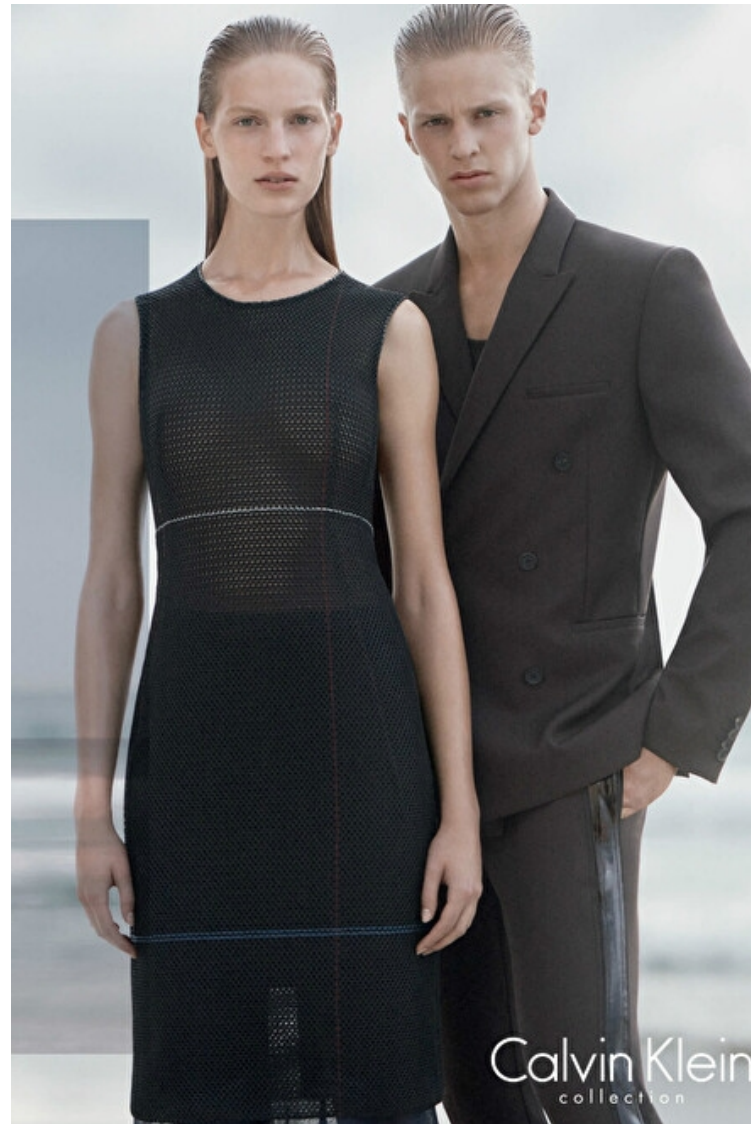

Suit size 52cm / 42"

Suit cut Long