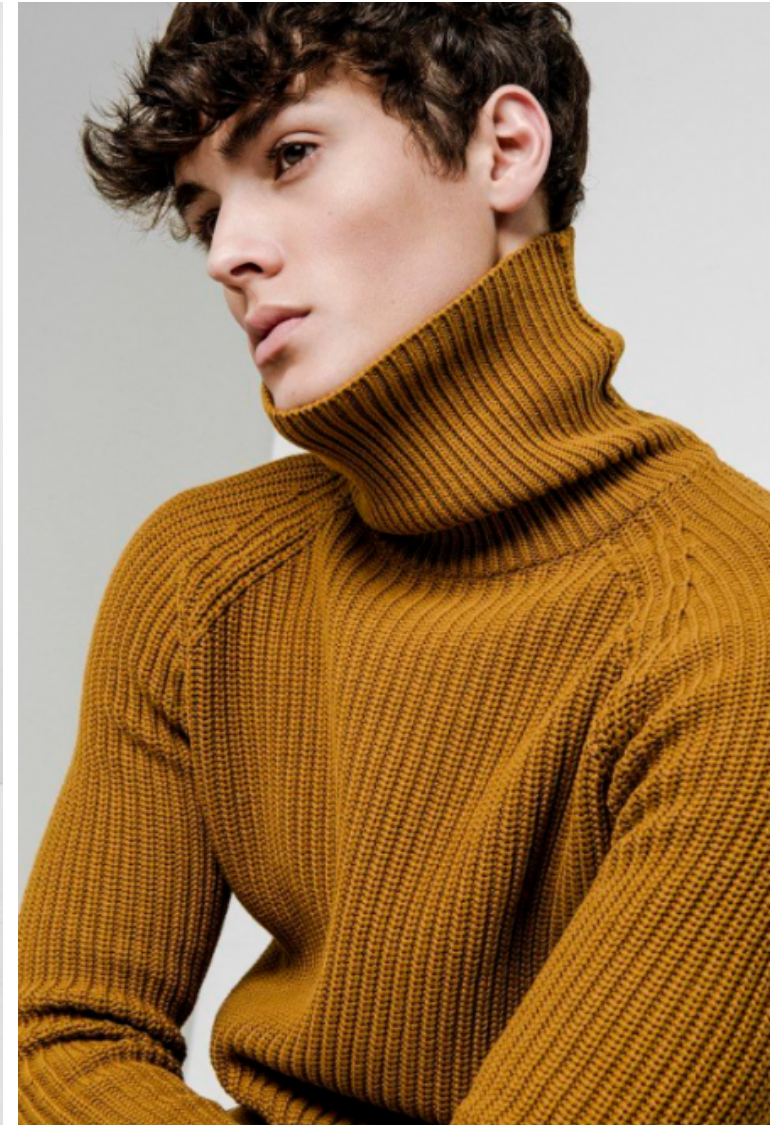

Colby Brittain

Height 185cm / 6' 1.0"

Waist 81cm / 32"

Shoes EU/US/UK 44.5 / 11.5 /
10

Eyes Brown

Hair Brown

Inseam 81cm / 32"

Neck 39cm / 15.5"

Sleeve 86cm / 34"

Suit size 50cm / 40"

Suit cut Regular