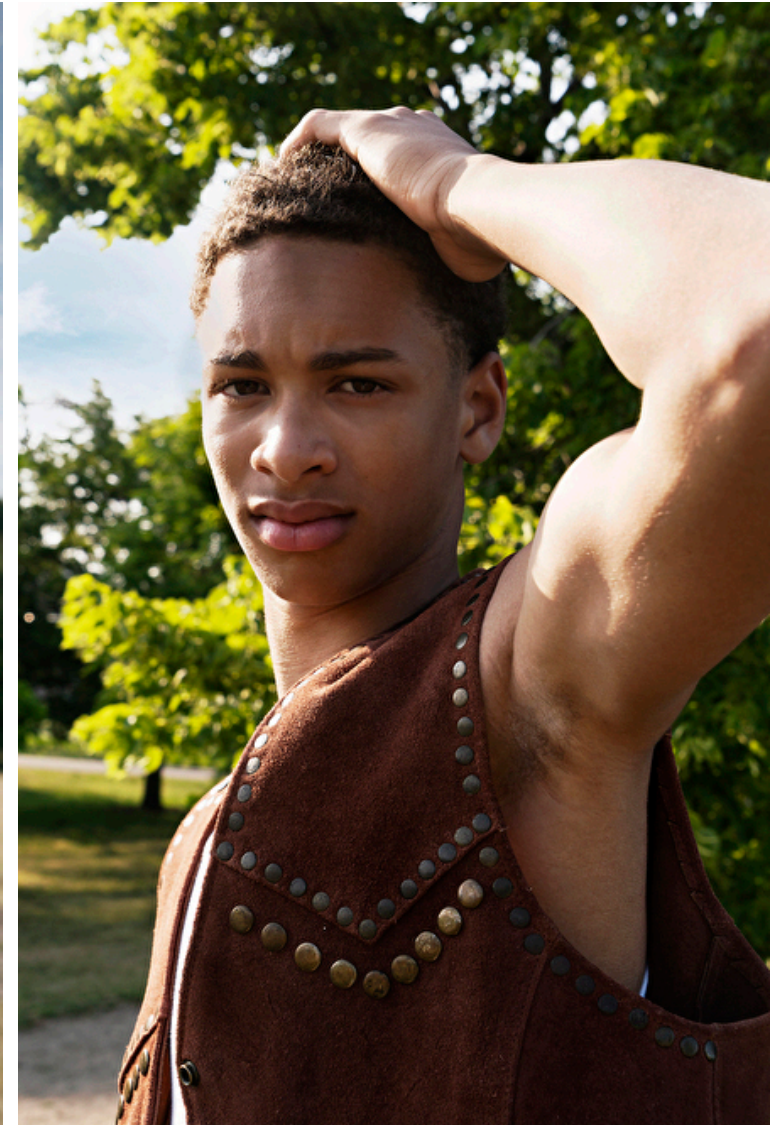

Connor Elligan

Height 186cm / 6' 1.0"

Chest 84cm / 33"

Shoes EU/US/UK 44 / 11 / 9.5

Eyes Brown

Hair Brown

Inseam 86cm / 34"

Neck 37cm / 14.5"

Sleeve 62cm / 24.5"

Suit size 39cm / 29"

Suit cut Regular