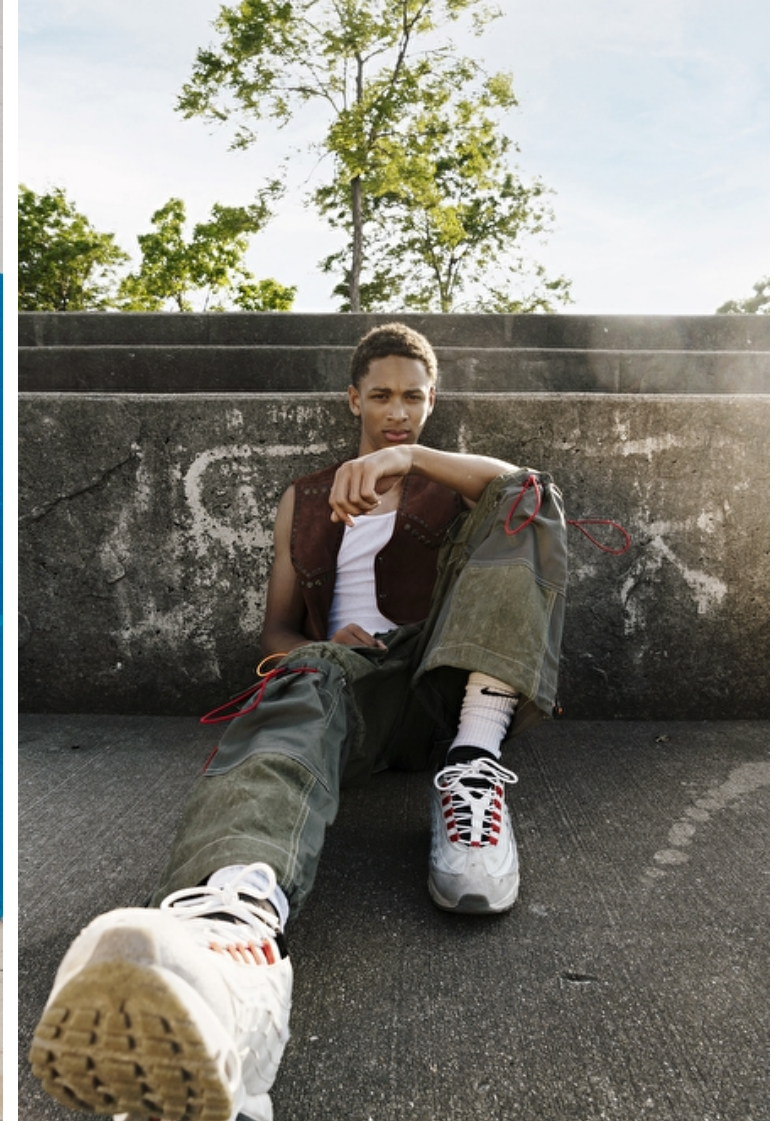

Select

MODEL MANAGEMENT

400 Michigan Ave Ste 700, Chicago, 60611, Illinois, United States

Phone: +1 312 943 3226 Email: info.chicago@selectmodel.com Website: <https://selectmodel.com/>

Connor Elligan

Height 187cm / 6' 1.5"

Chest 92cm / 36"

Waist 71cm / 28"

Shoes EU/US/UK 44 / 11 / 9.5

Eyes Brown

Hair Brown

Inseam 81cm / 32"

Neck 37cm / 14.5"

Sleeve 81cm / 32"