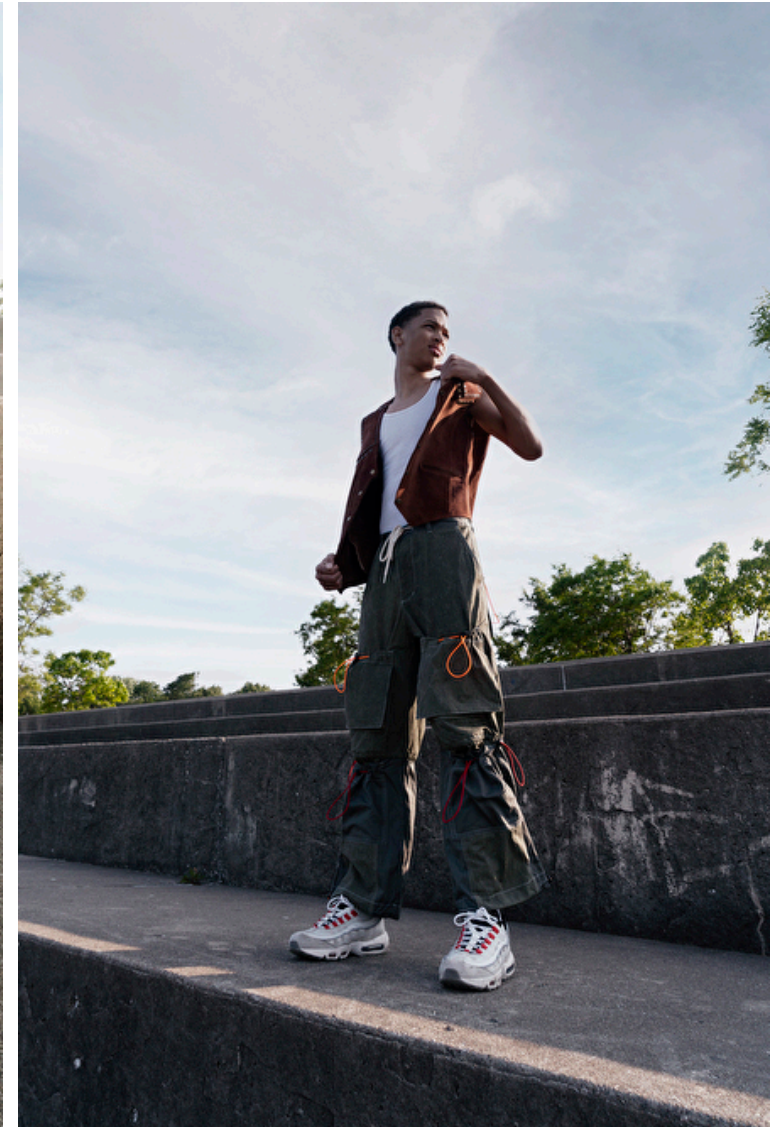

Select

MODEL MANAGEMENT

400 Michigan Ave SUITE 700, Chicago, 60611, UNITED STATES, United States
Phone: +1 312 943 3226 **Email:** info.chicago@selectmodel.com **Website:** <https://selectmodel.com/>

Connor Elligan

Height 186cm / 6' 1.0"

Chest 84cm / 33"

Shoes EU/US/UK 44 / 11 / 9.5

Eyes Brown

Hair Brown

Inseam 86cm / 34"

Neck 37cm / 14.5"

Sleeve 62cm / 24.5"

Suit size 39cm / 29"

Suit cut Regular