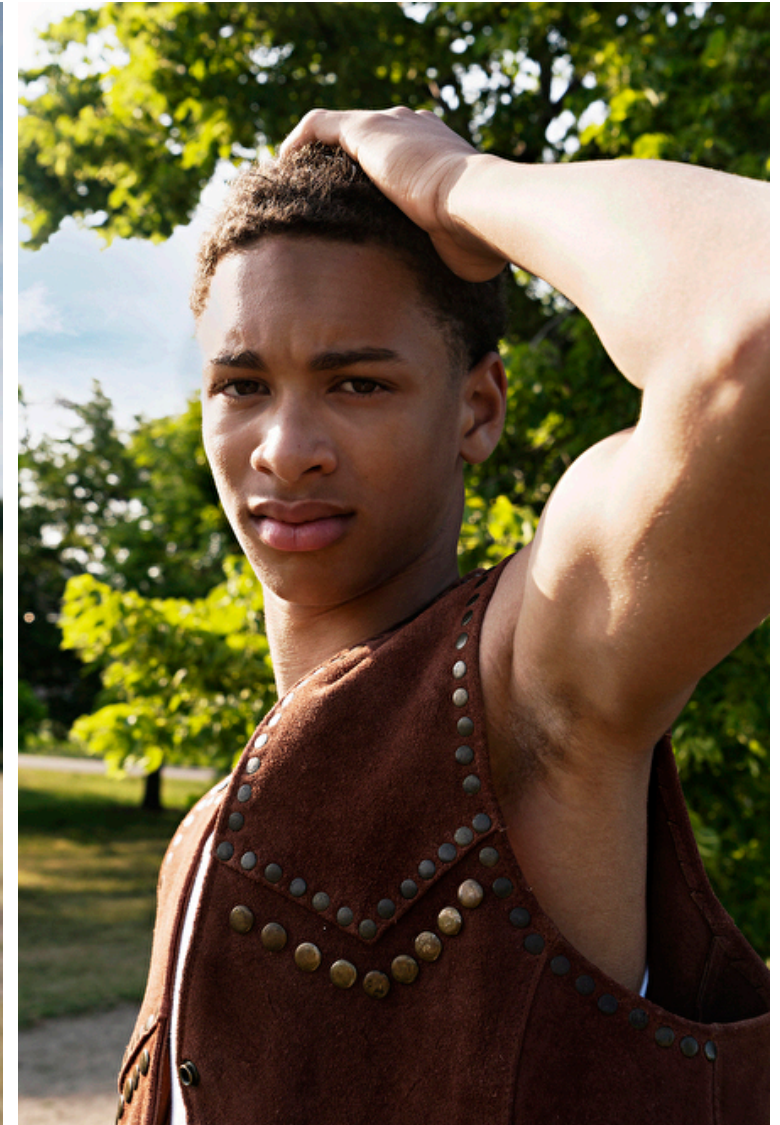

Hair Brown

Inseam 86cm / 34"

Neck 37cm / 14.5"

Sleeve 62cm / 24.5"

Suit size 39cm / 29"

Suit cut Regular

Select

MODEL MANAGEMENT