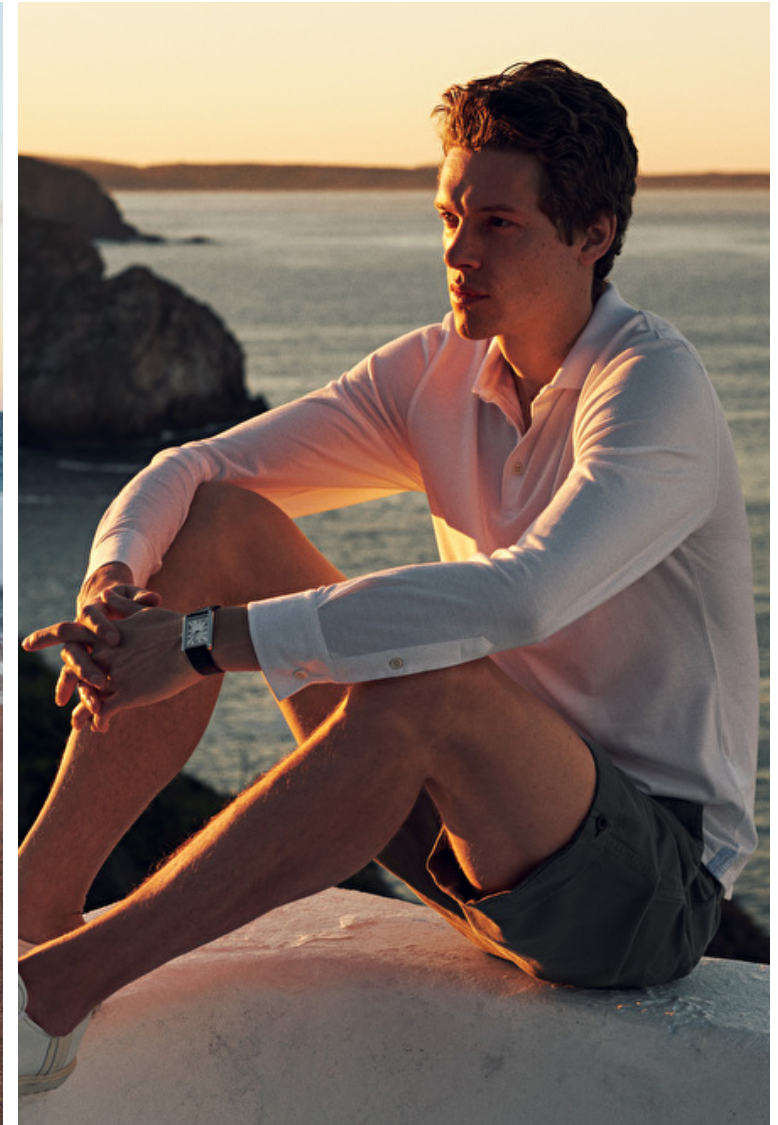

Select

MODEL MANAGEMENT

400 Michigan Ave SUITE 700, Chicago, 60611, IL, United States

Phone: +1 312 943 3226 Email: info.chicago@selectmodel.com Website: <https://selectmodel.com/>

Dan Cameron

Height 191cm / 6' 3.0"

Chest 104cm / 41"

Waist 92cm / 36"

Shoes EU/US/UK 45 / 12 / 10.5

Eyes Blue

Hair Dark blond

Inseam 86cm / 34"

Neck 39cm / 15.5"

Suit size 50cm / 40"

Suit cut Long