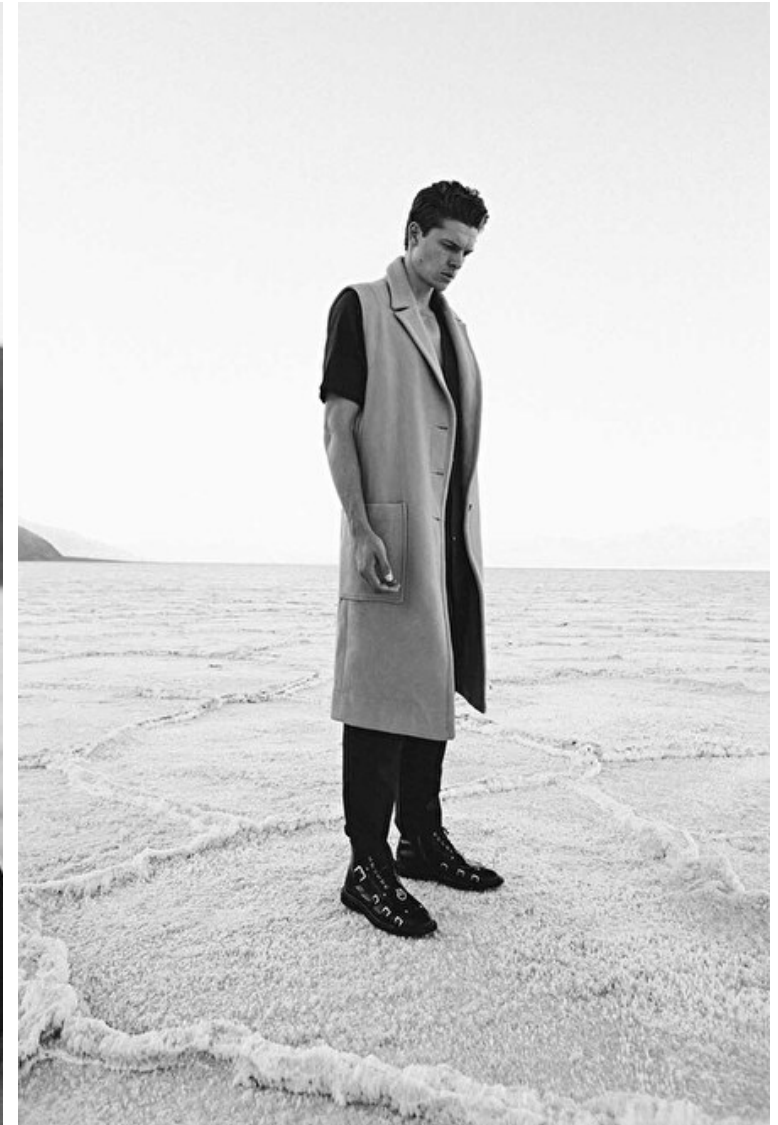

Eyes Blue

Hair Dark blond

Inseam 86cm / 34"

Neck 39cm / 15.5"

Suit size 50cm / 40"

Suit cut Long

Select

MODEL MANAGEMENT