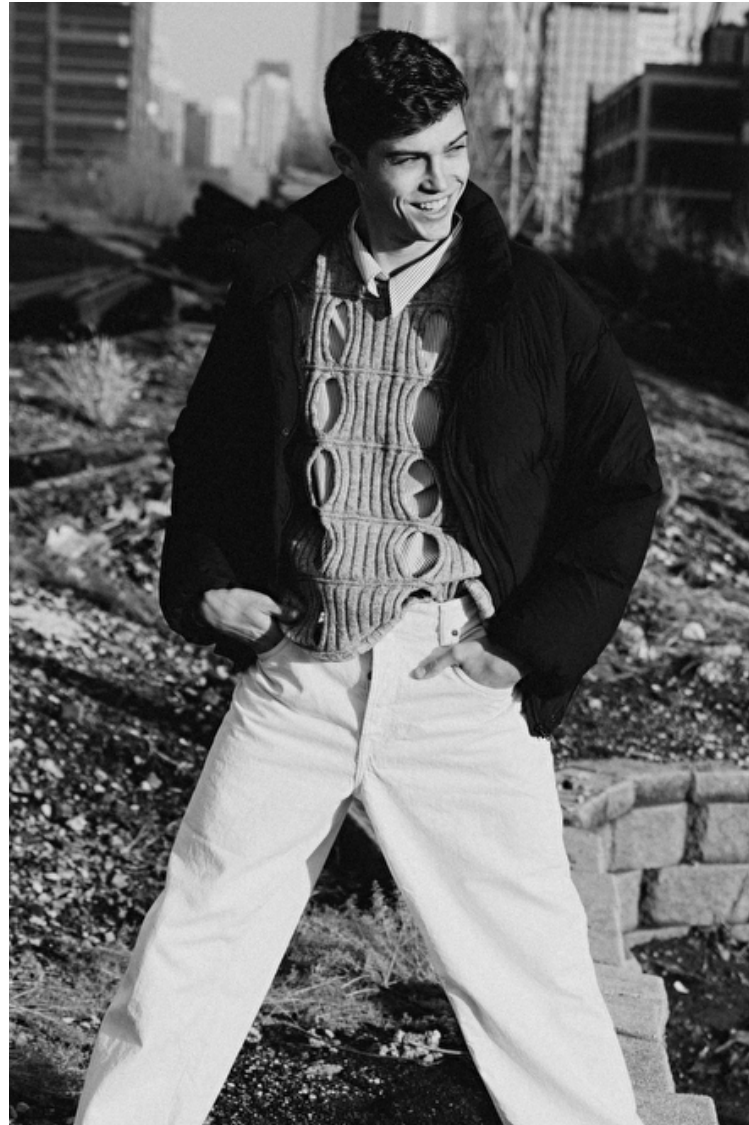

Select

MODEL MANAGEMENT

400 Michigan Ave SUITE 700, Chicago, 60611, IL, United States

Phone: +1 312 943 3226 Email: info.chicago@selectmodel.com Website: <https://selectmodel.com/>

DANE

Height 183cm / 6' 0.0"

Chest 86cm / 34"

Waist 76cm / 30"

Shoes EU/US/UK 44.5 / 11.5 /
10

Eyes Blue green

Hair Brown

Inseam 86cm / 34"

Neck 36cm / 14"

Sleeve 84cm / 33"

Suit size 48cm / 38"

Suit cut Regular

Location IL