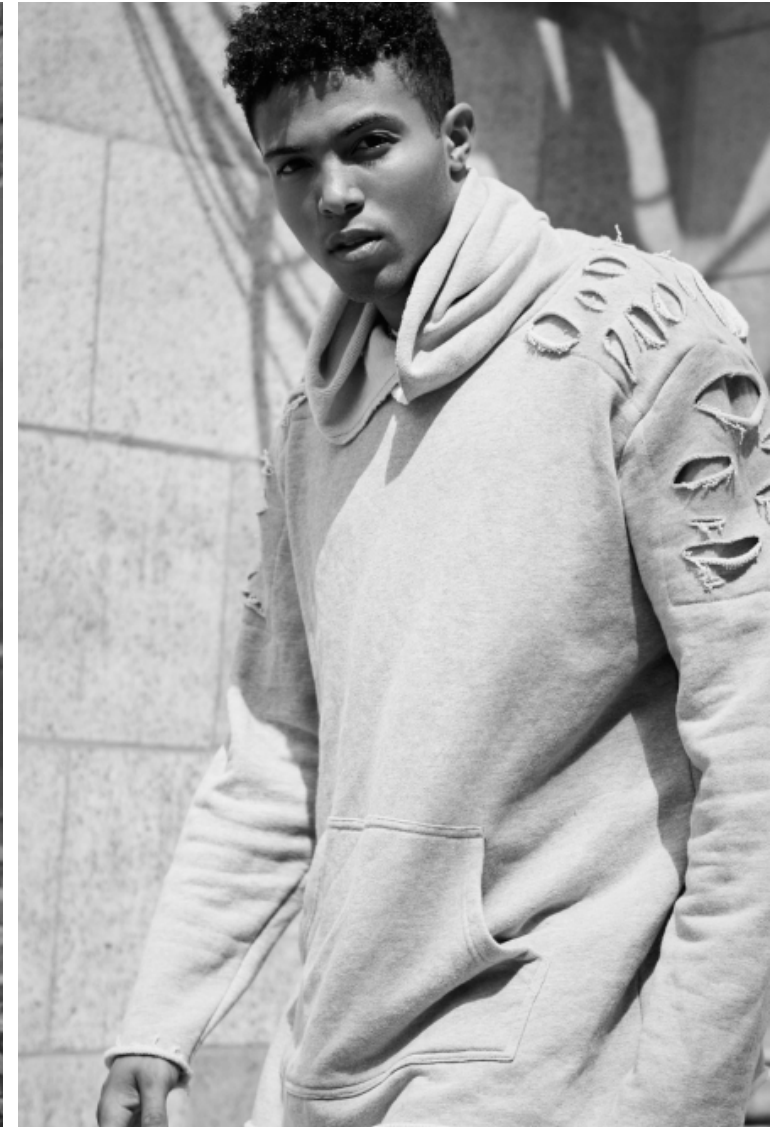

Select

MODEL MANAGEMENT

400 Michigan Ave SUITE 700, Chicago, 60611, IL, United States

Phone: +1 312 943 3226 Email: info.chicago@selectmodel.com Website: <https://selectmodel.com/>

Daniel Branch

Height 185cm / 6' 1.0"

Chest 96cm / 38"

Waist 76cm / 30"

Shoes EU/US/UK 45 / 12 / 10.5

Eyes Dark brown

Hair Dark brown

Inseam 81cm / 32"

Neck 38cm / 15"

Sleeve 79cm / 31"

Suit size 50cm / 40"

Suit cut Regular