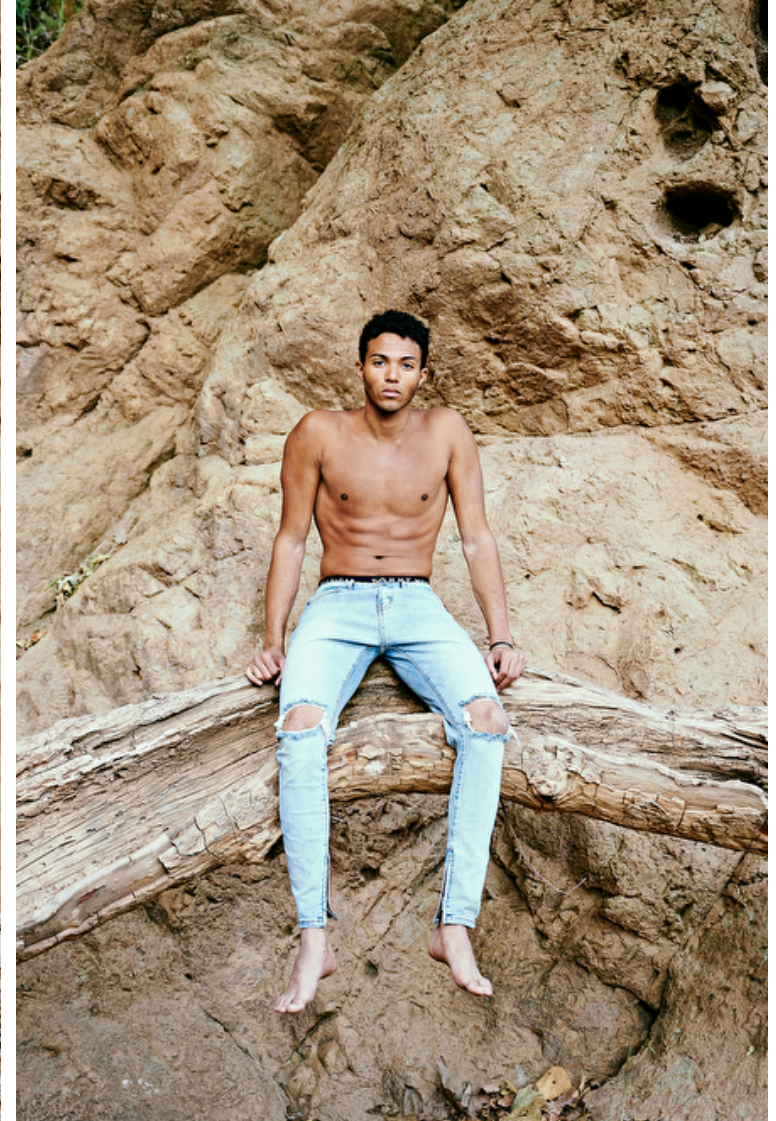

Select

MODEL MANAGEMENT

400 Michigan Ave SUITE 700, Chicago, 60611, IL, United States

Phone: +1 312 943 3226 Email: info.chicago@selectmodel.com Website: <https://selectmodel.com/>

Daniel Branch

Height 185cm / 6' 1.0"

Chest 96cm / 38"

Waist 76cm / 30"

Shoes EU/US/UK 45 / 12 / 10.5

Eyes Dark brown

Hair Dark brown

Inseam 81cm / 32"

Neck 38cm / 15"

Sleeve 79cm / 31"

Suit size 50cm / 40"

Suit cut Regular