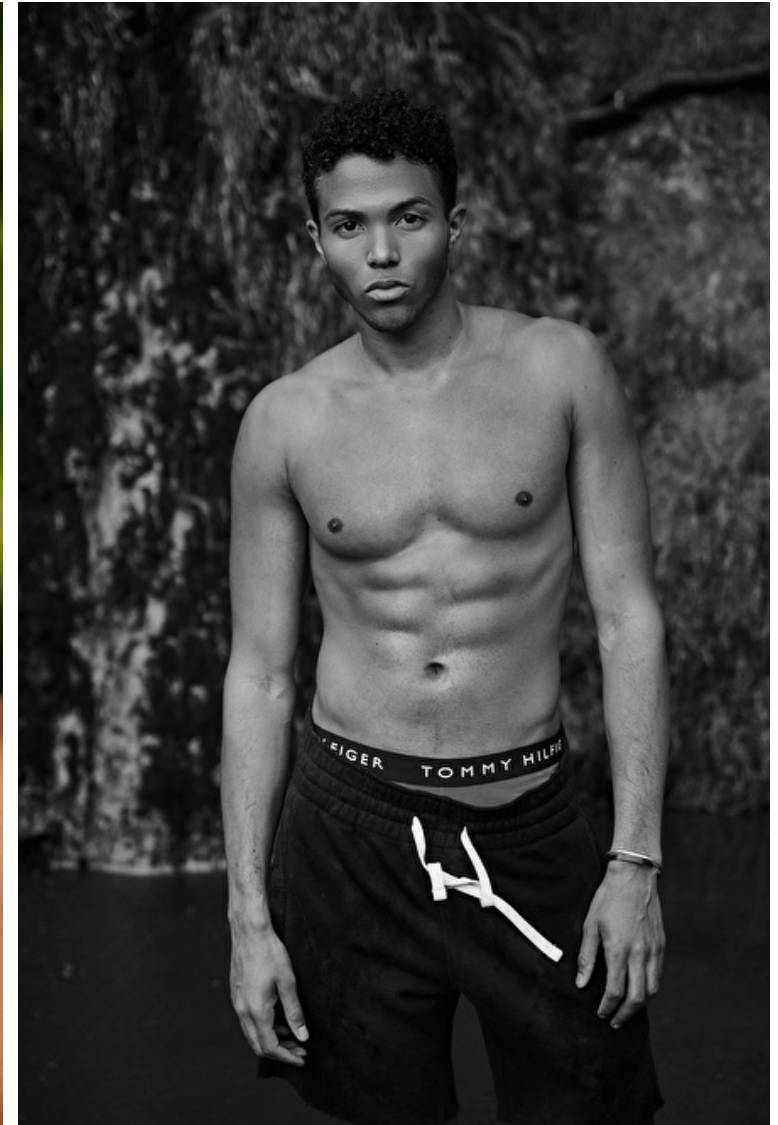

Select

MODEL MANAGEMENT

400 Michigan Ave SUITE 700, Chicago, 60611, IL, United States

Phone: +1 312 943 3226 Email: info.chicago@selectmodel.com Website: <https://selectmodel.com/>

Daniel Branch

Height 185cm / 6' 1.0"

Chest 96cm / 38"

Waist 76cm / 30"

Shoes EU/US/UK 45 / 12 / 10.5

Eyes Dark brown

Hair Dark brown

Inseam 81cm / 32"

Neck 38cm / 15"

Sleeve 79cm / 31"

Suit size 50cm / 40"

Suit cut Regular