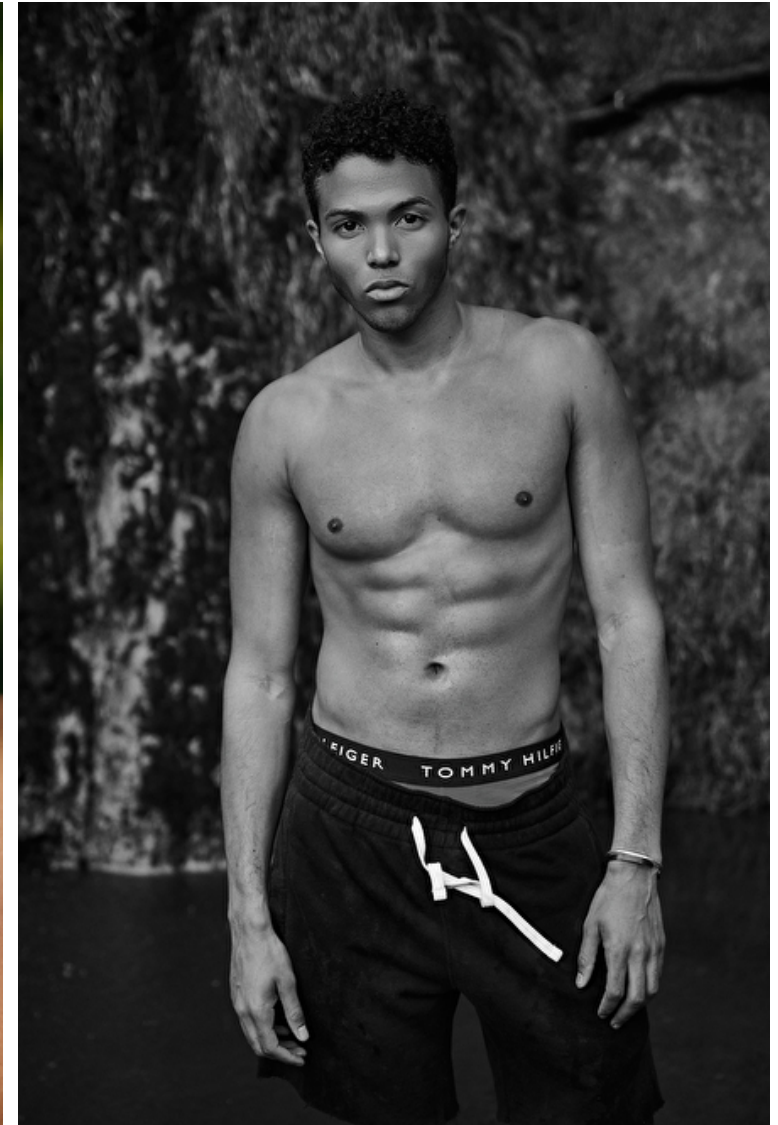

Daniel Branch

Height 185cm / 6' 1.0"

Chest 96cm / 38"

Waist 76cm / 30"

Shoes EU/US/UK 45 / 12 / 10.5

Eyes Dark brown

Hair Dark brown

Inseam 81cm / 32"

Neck 38cm / 15"

Sleeve 79cm / 31"

Suit size 50cm / 40"

Suit cut Regular