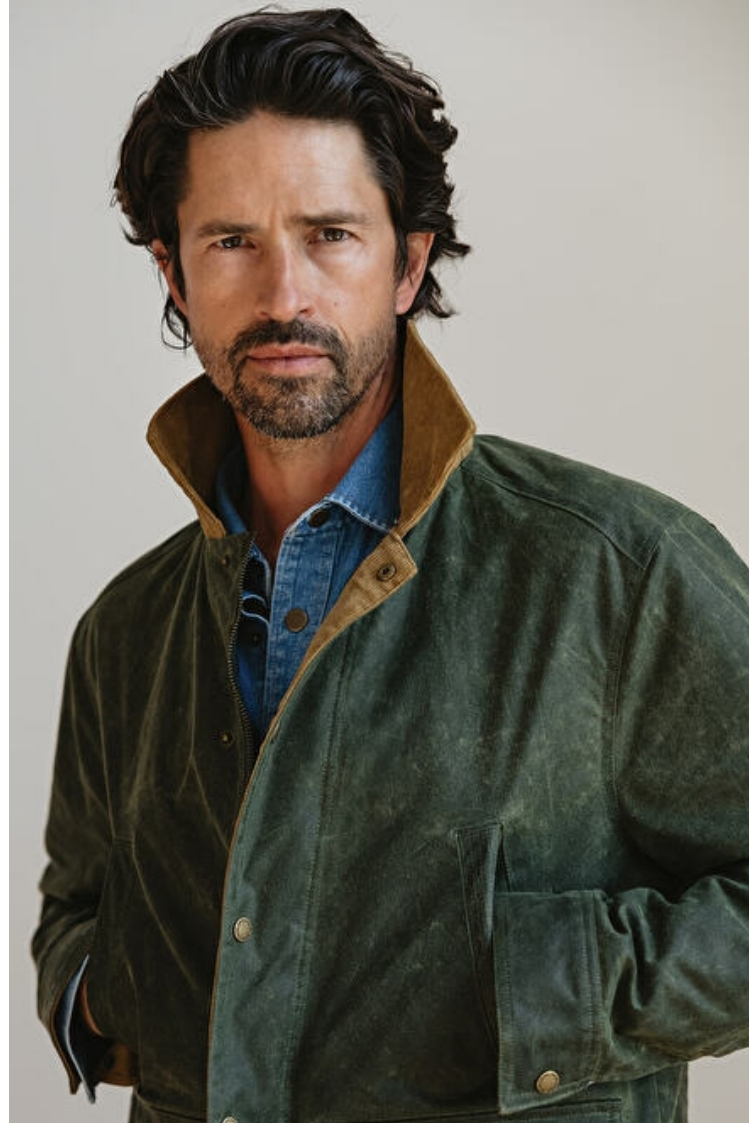

Select

MODEL MANAGEMENT

400 Michigan Ave Ste 700, Chicago, 60611, Illinois, United States

Phone: +1 312 943 3226 Email: info.chicago@selectmodel.com Website: <https://selectmodel.com/>

Daniel Jarrett

Height 183cm / 6' 0.0"

Chest 101cm / 40"

Waist 81cm / 32"

Shoes EU/US/UK 44 / 11 / 9.5

Eyes Brown

Hair Brown

Inseam 81cm / 32"

Neck 39cm / 15.5"

Sleeve 84cm / 33"

Suit size 50cm / 40"

Suit cut Regular