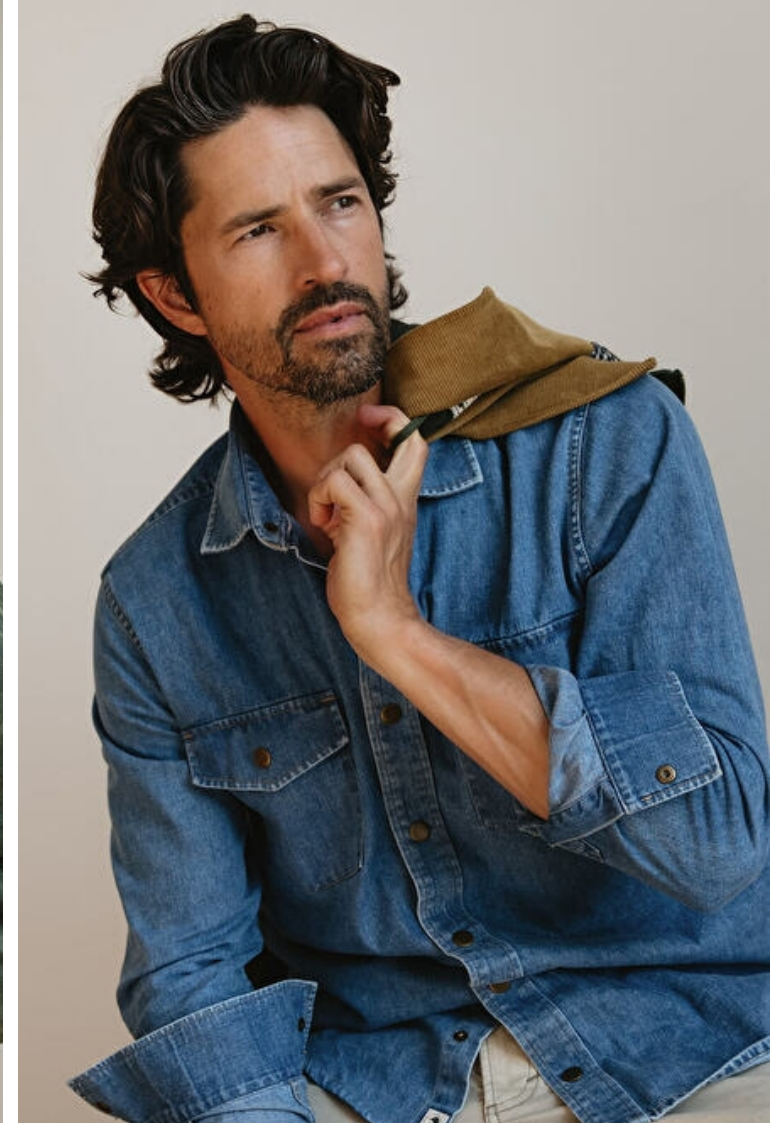

Select

MODEL MANAGEMENT

400 Michigan Ave Ste 700, Chicago, 60611, Illinois, United States

Phone: +1 312 943 3226 Email: info.chicago@selectmodel.com Website: <https://selectmodel.com/>

Daniel Jarrett

Height 183cm / 6' 0.0"

Chest 101cm / 40"

Waist 81cm / 32"

Shoes EU/US/UK 44 / 11 / 9.5

Eyes Brown

Hair Brown

Inseam 81cm / 32"

Neck 39cm / 15.5"

Sleeve 84cm / 33"

Suit size 50cm / 40"

Suit cut Regular