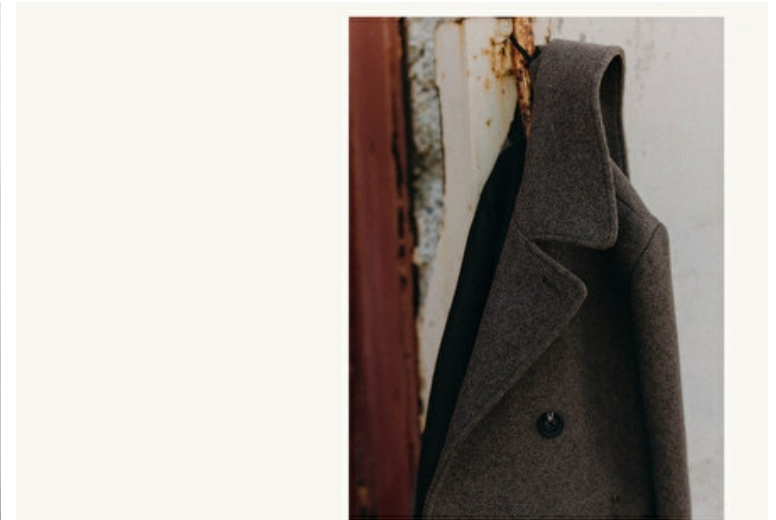

Select

MODEL MANAGEMENT

400 Michigan Ave Ste 700, Chicago, 60611, Illinois, United States

Phone: +1 312 943 3226 Email: info.chicago@selectmodel.com Website: <https://selectmodel.com/>

Daniel Jarrett

Height 183cm / 6' 0.0"

Chest 101cm / 40"

Waist 81cm / 32"

Shoes EU/US/UK 44 / 11 / 9.5

Eyes Brown

Hair Brown

Inseam 81cm / 32"

Neck 39cm / 15.5"

Sleeve 84cm / 33"

Suit size 50cm / 40"

Suit cut Regular