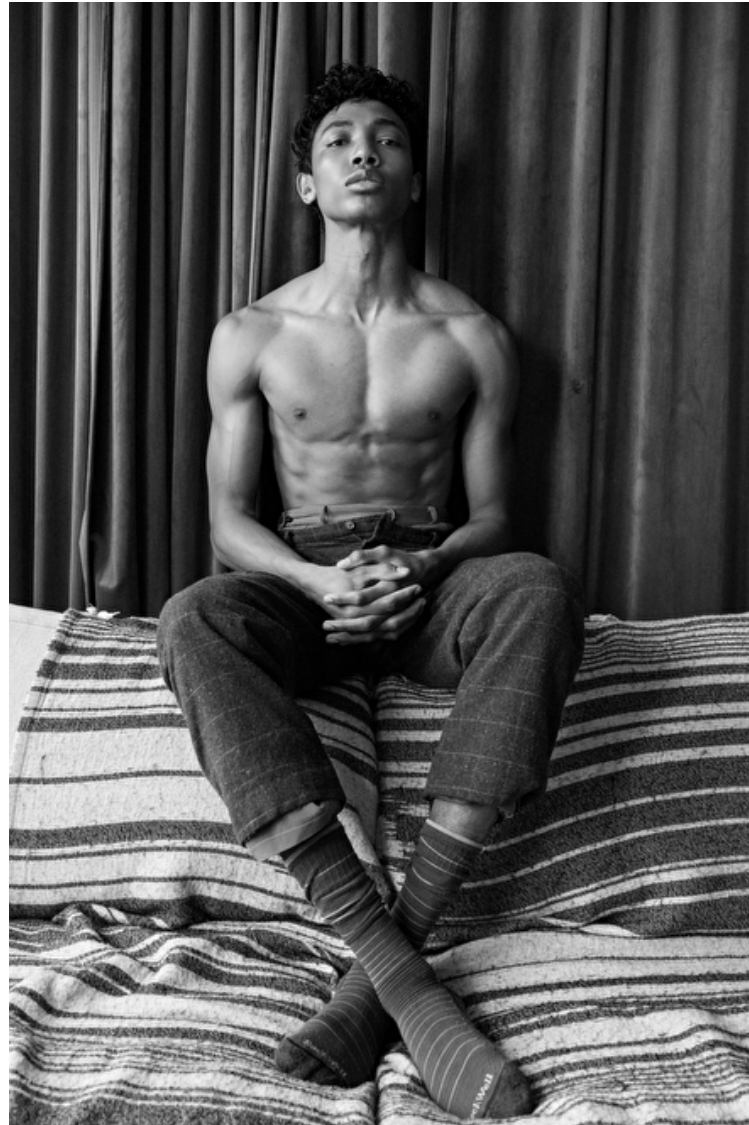

Select

MODEL MANAGEMENT

400 Michigan Ave Ste 700, Chicago, 60611, Illinois, United States

Phone: +1 312 943 3226 Email: info.chicago@selectmodel.com Website: <https://selectmodel.com/>

Daniel Reniguntala

Height 189cm / 6' 2.5"

Waist 71cm / 28"

Shoes EU/US/UK 44.5 / 11.5 /
10

Eyes Brown

Hair Black

Inseam 84cm / 33"

Neck 37cm / 14.5"

Sleeve 81cm / 32"

Suit size 50cm / 40"

Suit cut Long