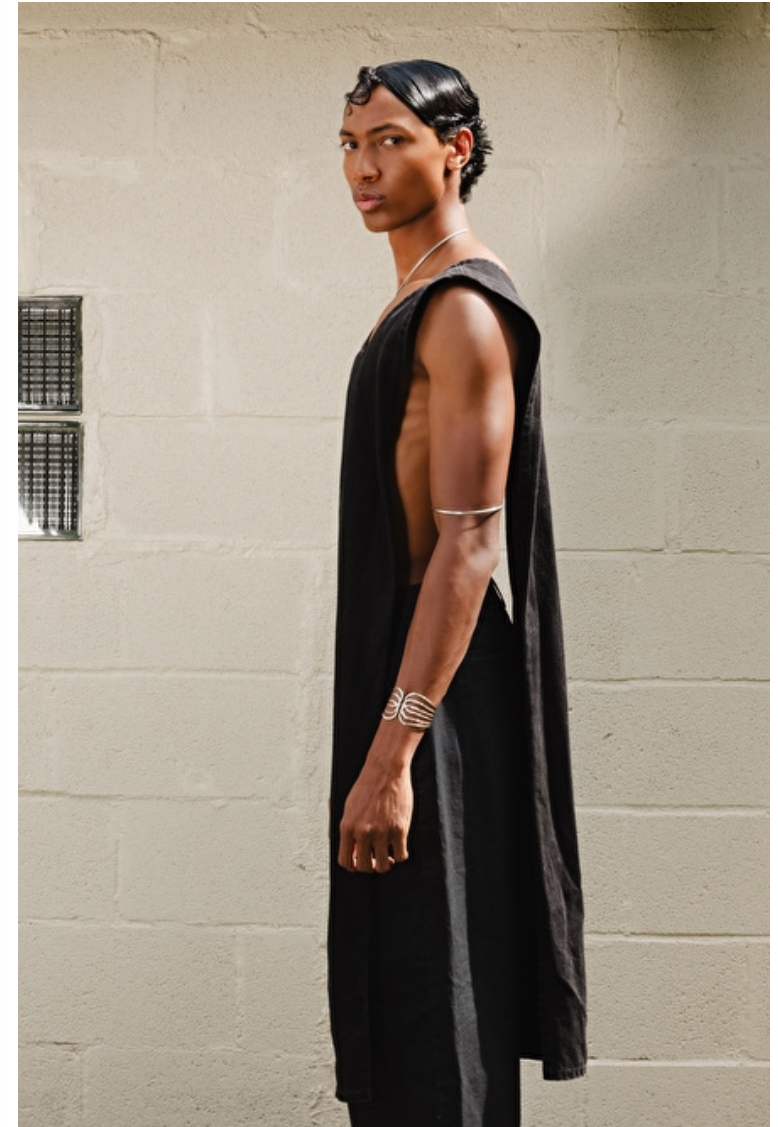

Daniel Reniguntala

Height 189cm / 6' 2.5"

Waist 71cm / 28"

Shoes EU/US/UK 44.5 / 11.5 /
10

Eyes Brown

Hair Black

Inseam 84cm / 33"

Neck 37cm / 14.5"

Sleeve 81cm / 32"

Suit size 50cm / 40"

Suit cut Long