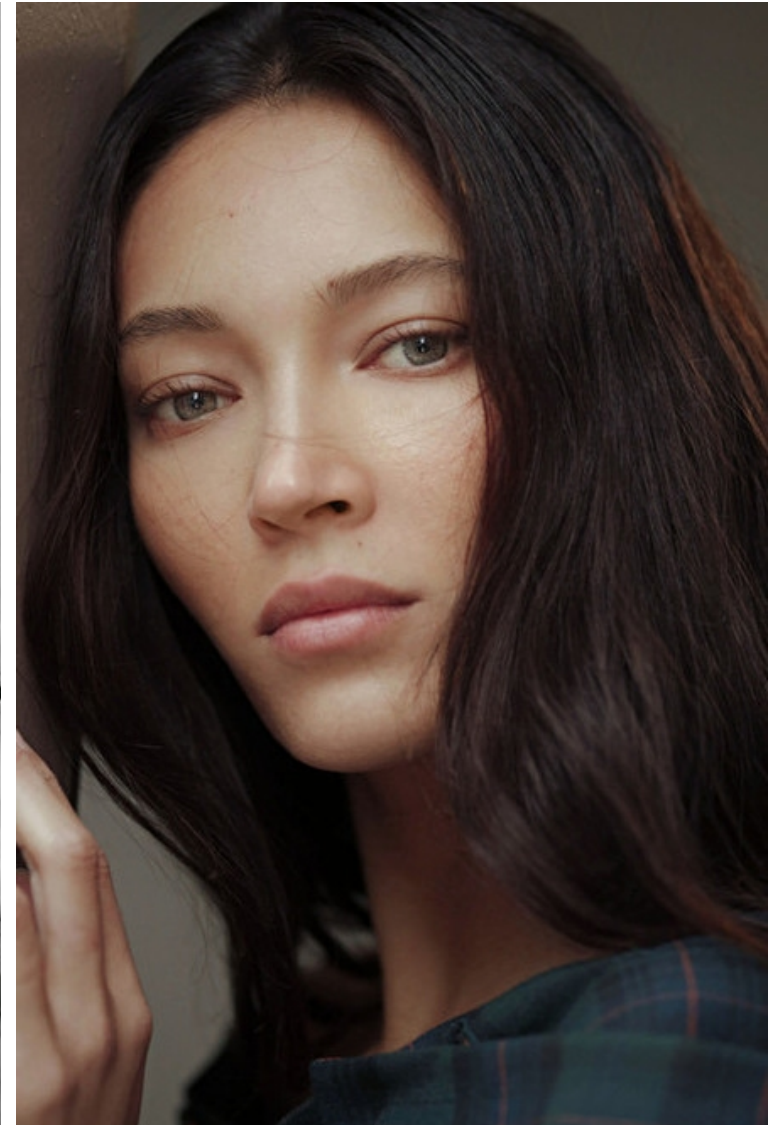

Bust 86cm / 34"

Waist 64cm / 25"

Hips 90cm / 35.5"

Shoes EU/US/UK 39 / 8 / 6

Hair Dark brown

Eyes Green

Select

MODEL MANAGEMENT