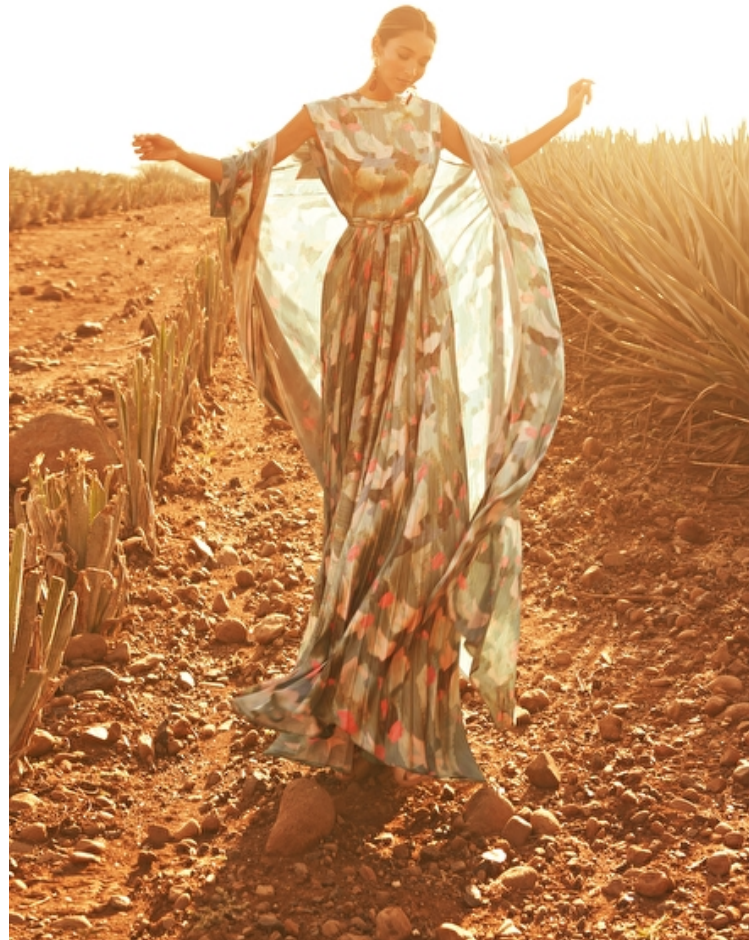

Daniela De Jesus

Height 180cm / 5' 11.0"

Bust 86cm / 34"

Waist 64cm / 25"

Hips 90cm / 35.5"

Shoes EU/US/UK 39 / 8 / 6

Hair Dark brown

Eyes Green