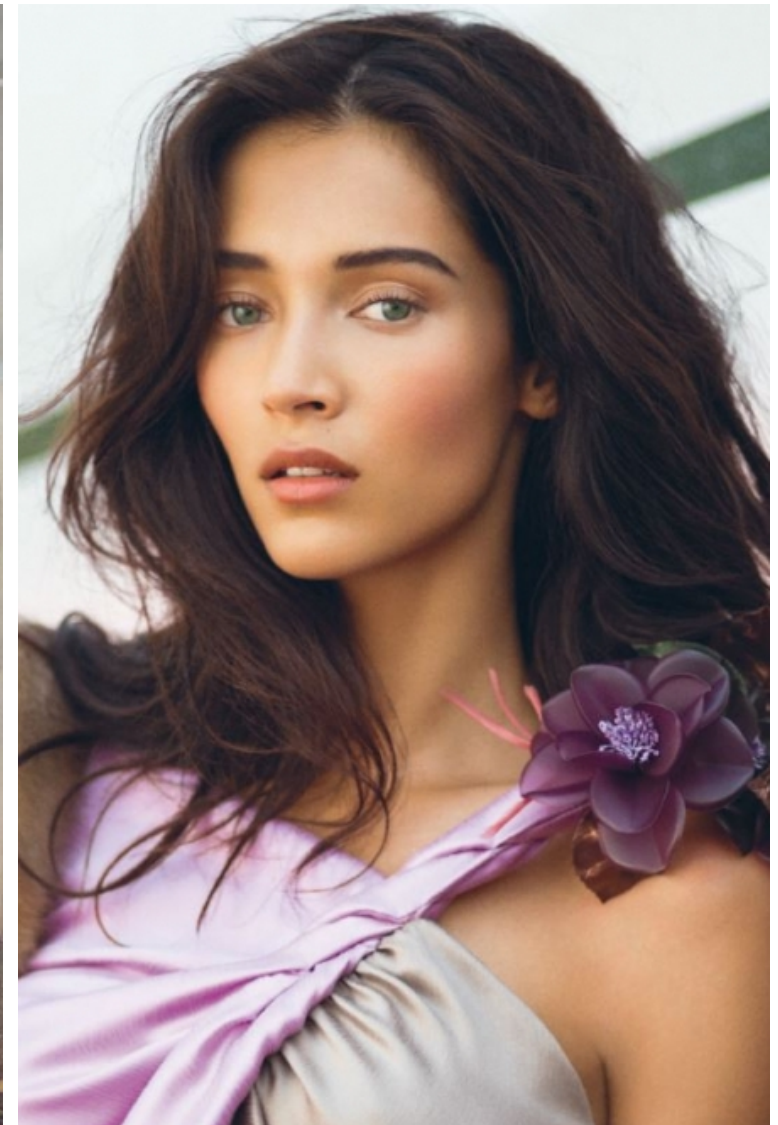

Daniela De Jesus

Height 180cm / 5' 11.0"

Bust 86cm / 34"

Waist 64cm / 25"

Hips 90cm / 35.5"

Shoes EU/US/UK 39 / 8 / 6

Hair Dark brown

Eyes Green