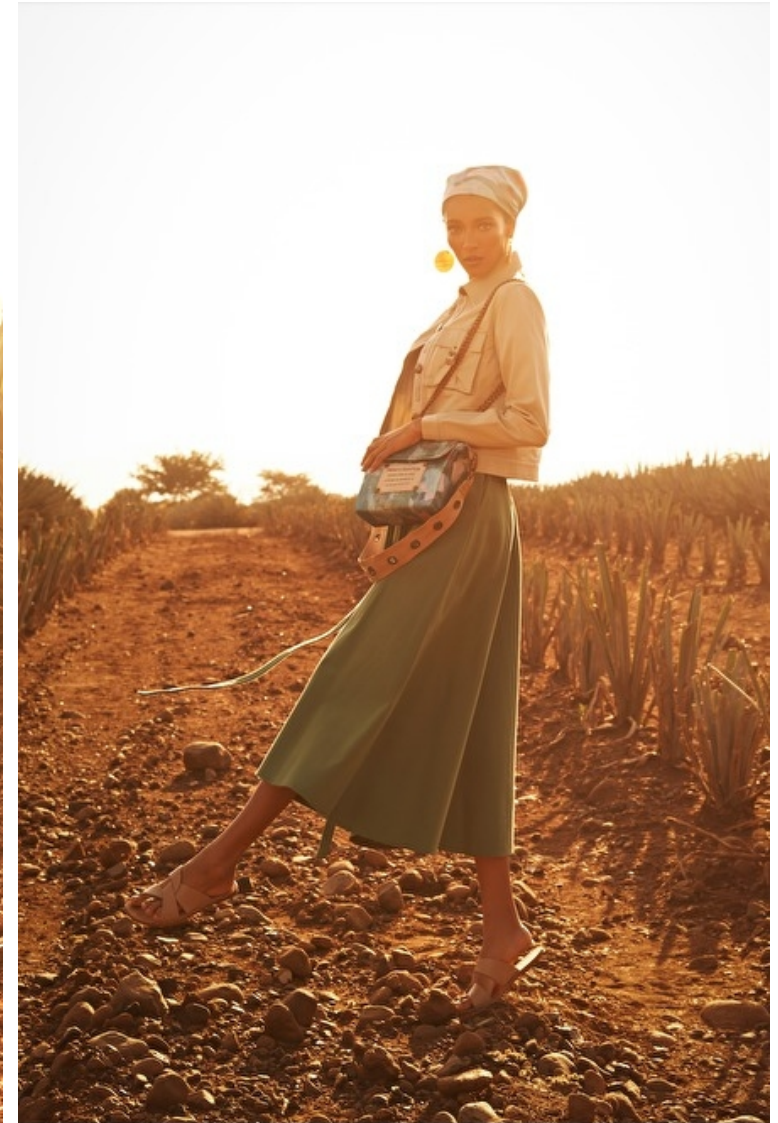

Daniela De Jesus

Height 180cm / 5' 11.0"

Bust 86cm / 34"

Waist 64cm / 25"

Hips 90cm / 35.5"

Shoes EU/US/UK 39 / 8 / 6

Hair Dark brown

Eyes Green