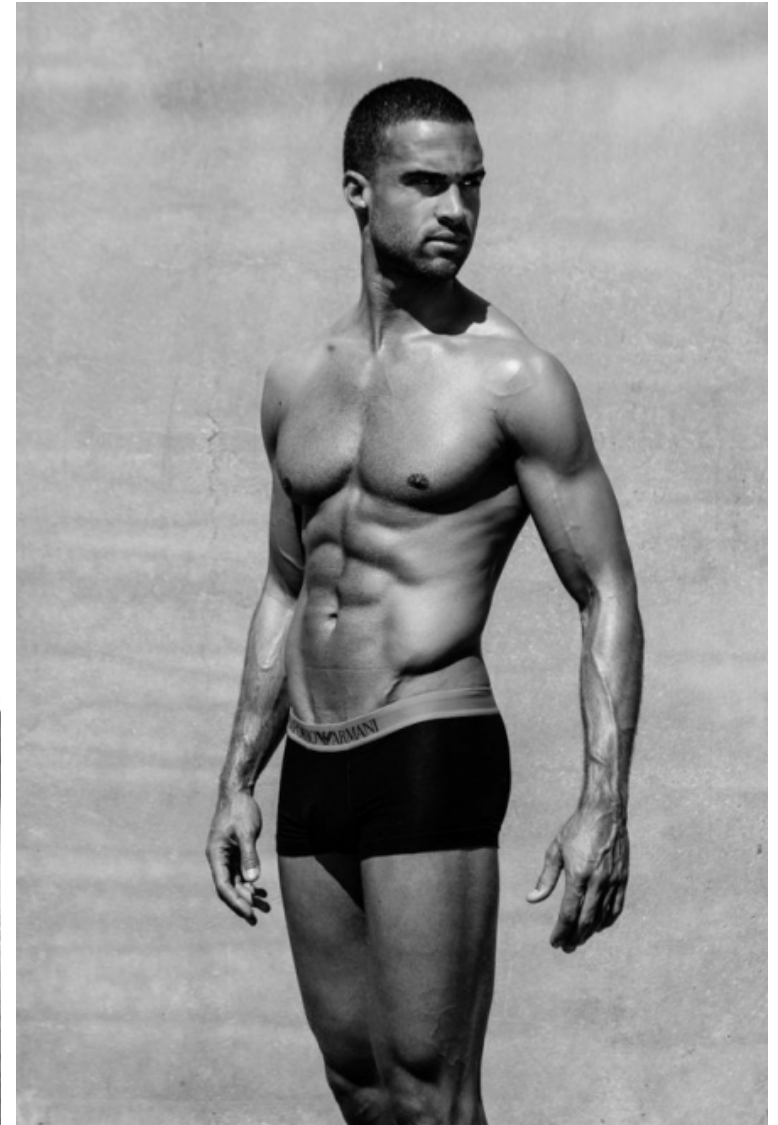

Select

MODEL MANAGEMENT

400 Michigan Ave Ste 700, Chicago, 60611, Illinois, United States

Phone: +1 312 943 3226 Email: info.chicago@selectmodel.com Website: <https://selectmodel.com/>

David Hicks

Height 188cm / 6' 2.0"

Waist 81cm / 32"

Shoes EU/US/UK 44.5 / 11.5 /
10

Eyes Brown

Hair Brown

Inseam 81cm / 32"

Neck 39cm / 15.5"

Sleeve 86cm / 34"

Suit size 50cm / 40"

Suit cut Regular