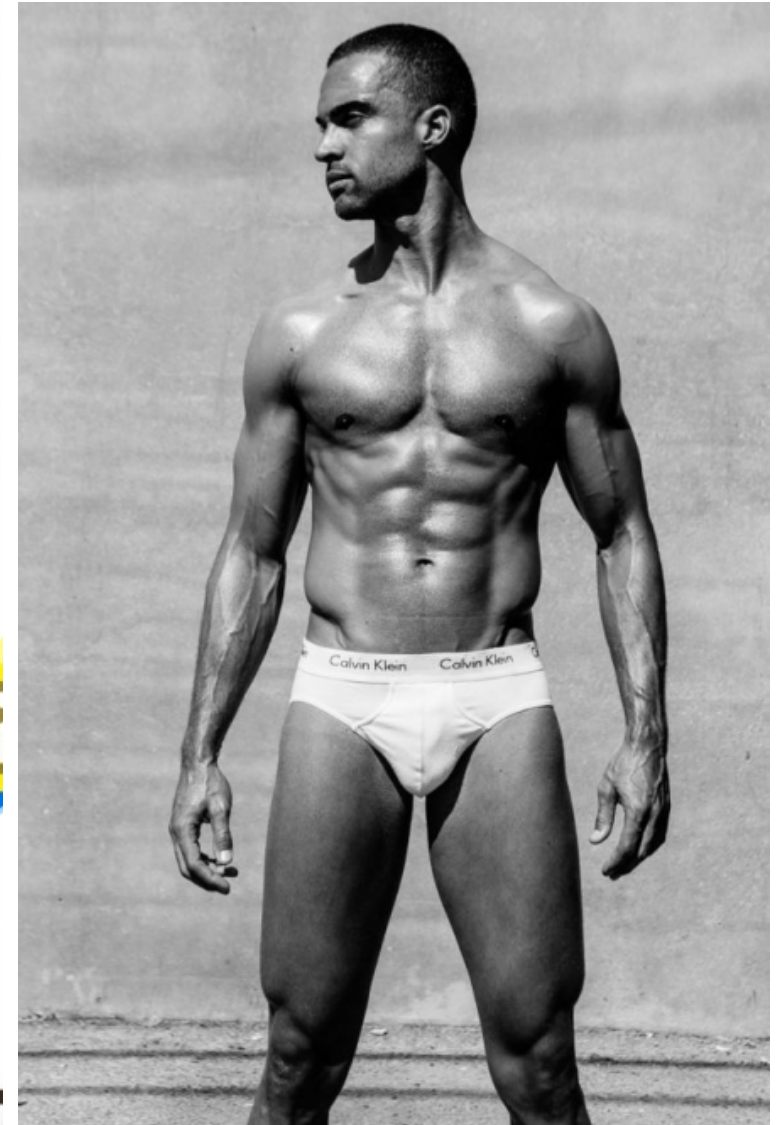

Select

MODEL MANAGEMENT

400 Michigan Ave Ste 700, Chicago, 60611, Illinois, United States
Phone: +1 312 943 3226 Email: info.chicago@selectmodel.com Website: https://selectmodel.com/

David Hicks

Height 188cm / 6' 2.0"

Waist 81cm / 32"

Shoes EU/US/UK 44.5 / 11.5 /
10

Eyes Brown

Hair Brown

Inseam 81cm / 32"

Neck 39cm / 15.5"

Sleeve 86cm / 34"

Suit size 50cm / 40"

Suit cut Regular