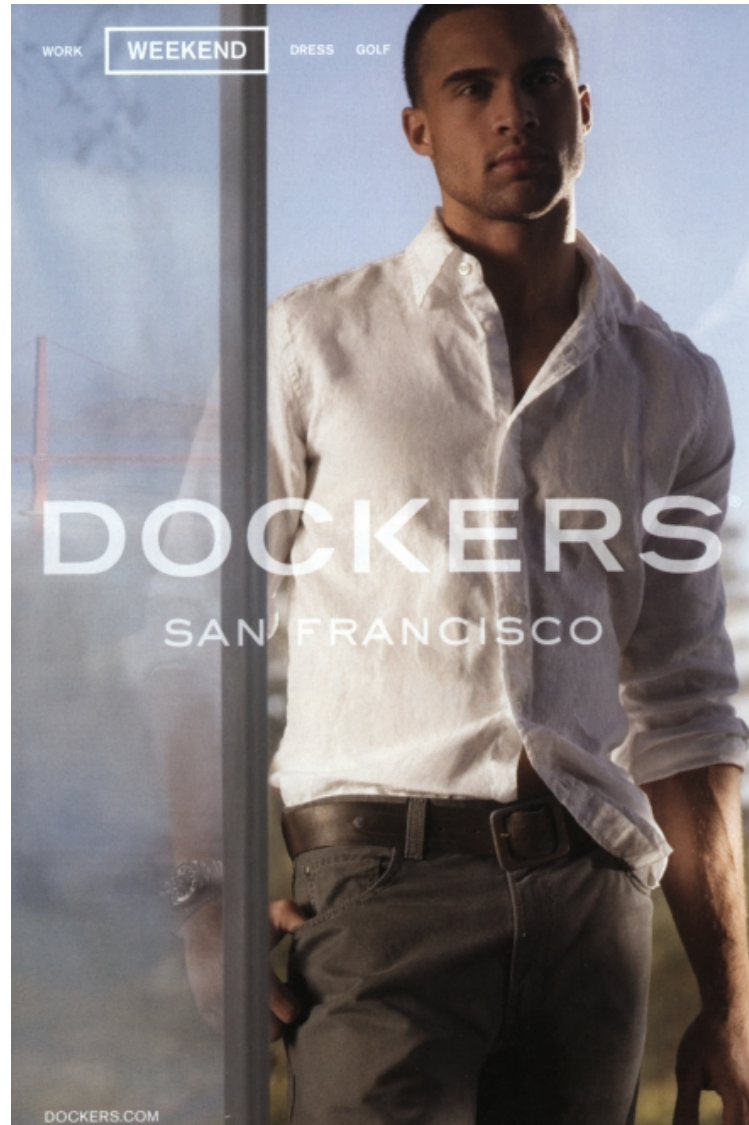

Shoes EU/US/UK 44.5 / 11.5 /
10

Eyes Brown

Hair Brown

Inseam 81cm / 32"

Neck 39cm / 15.5"

Sleeve 86cm / 34"

Suit size 50cm / 40"

Suit cut Regular