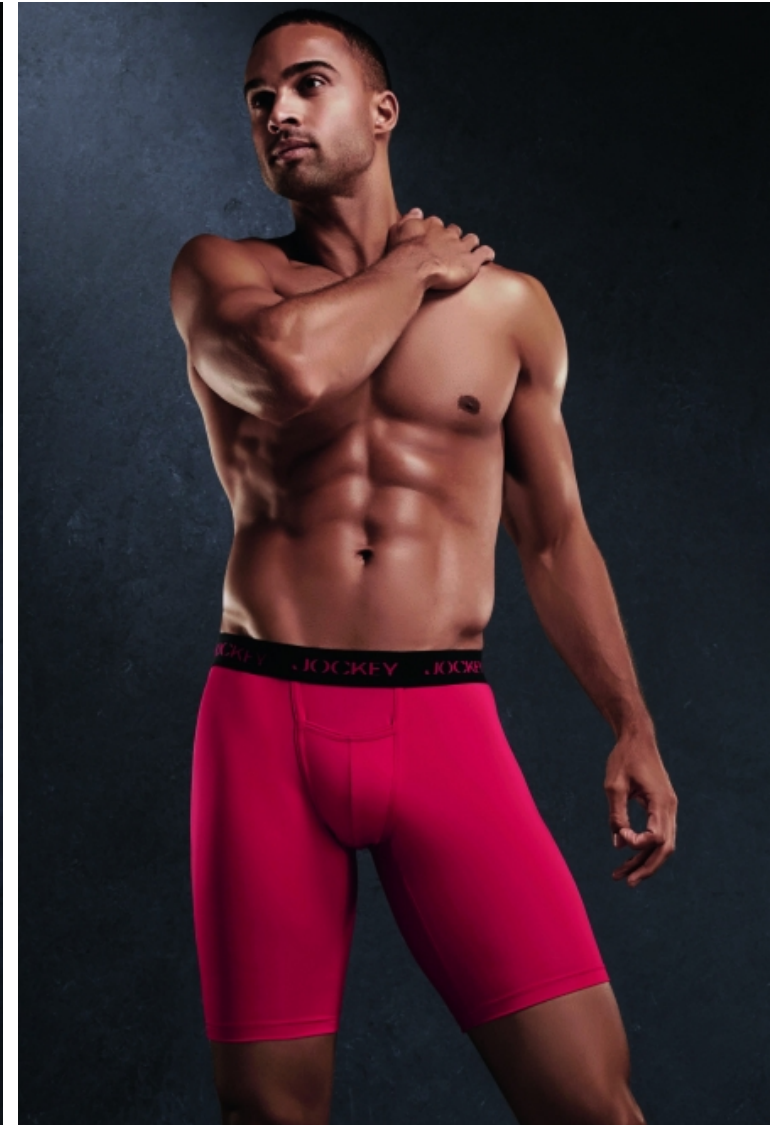

Select

MODEL MANAGEMENT

400 Michigan Ave Ste 700, Chicago, 60611, Illinois, United States

Phone: +1 312 943 3226 Email: info.chicago@selectmodel.com Website: <https://selectmodel.com/>

David Hicks

Height 188cm / 6' 2.0"

Waist 81cm / 32"

Shoes EU/US/UK 44.5 / 11.5 /
10

Eyes Brown

Hair Brown

Inseam 81cm / 32"

Neck 39cm / 15.5"

Sleeve 86cm / 34"

Suit size 50cm / 40"

Suit cut Regular