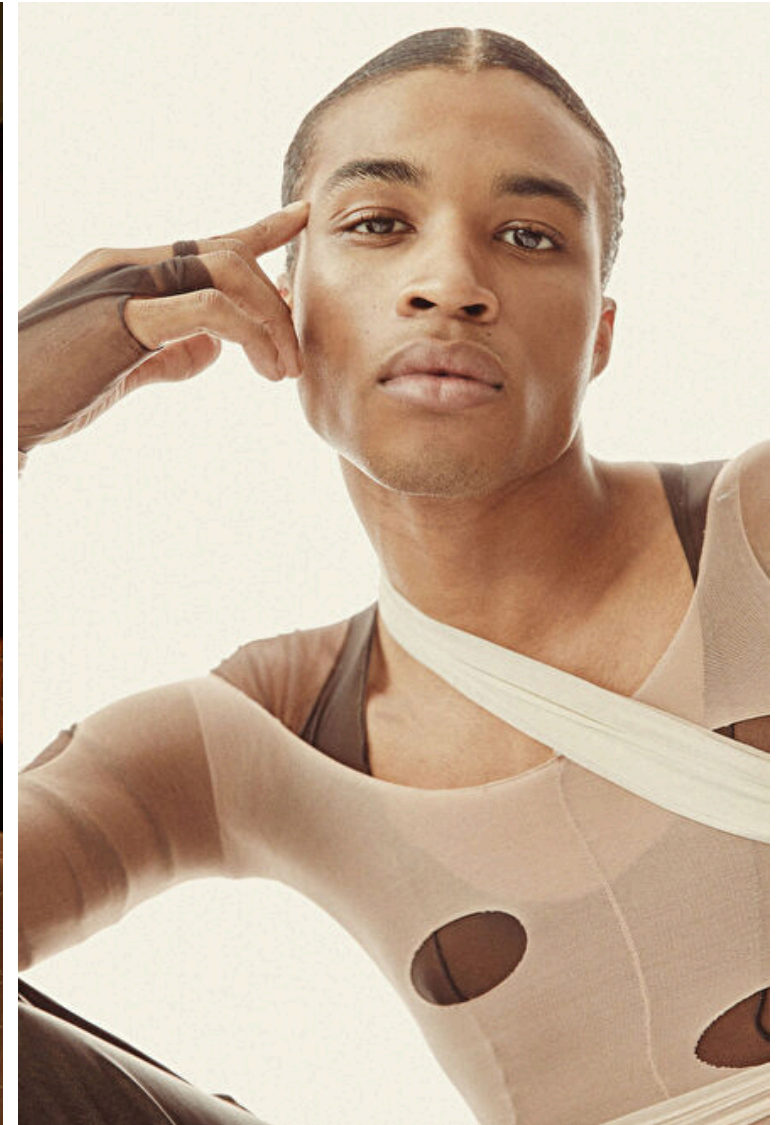

Select

MODEL MANAGEMENT

400 Michigan Ave SUITE 700, Chicago, 60611, IL, United States

Phone: +1 312 943 3226 Email: info.chicago@selectmodel.com Website: <https://selectmodel.com/>

Davir

Height 183cm / 6' 0.0"

Waist 81cm / 32"

Shoes EU/US/UK 42.5 / 10 / 8.5

Eyes Brown

Hair Black

Inseam 81cm / 32"

Neck 41cm / 16"

Sleeve 89cm / 35"

Suit size 46cm / 36"