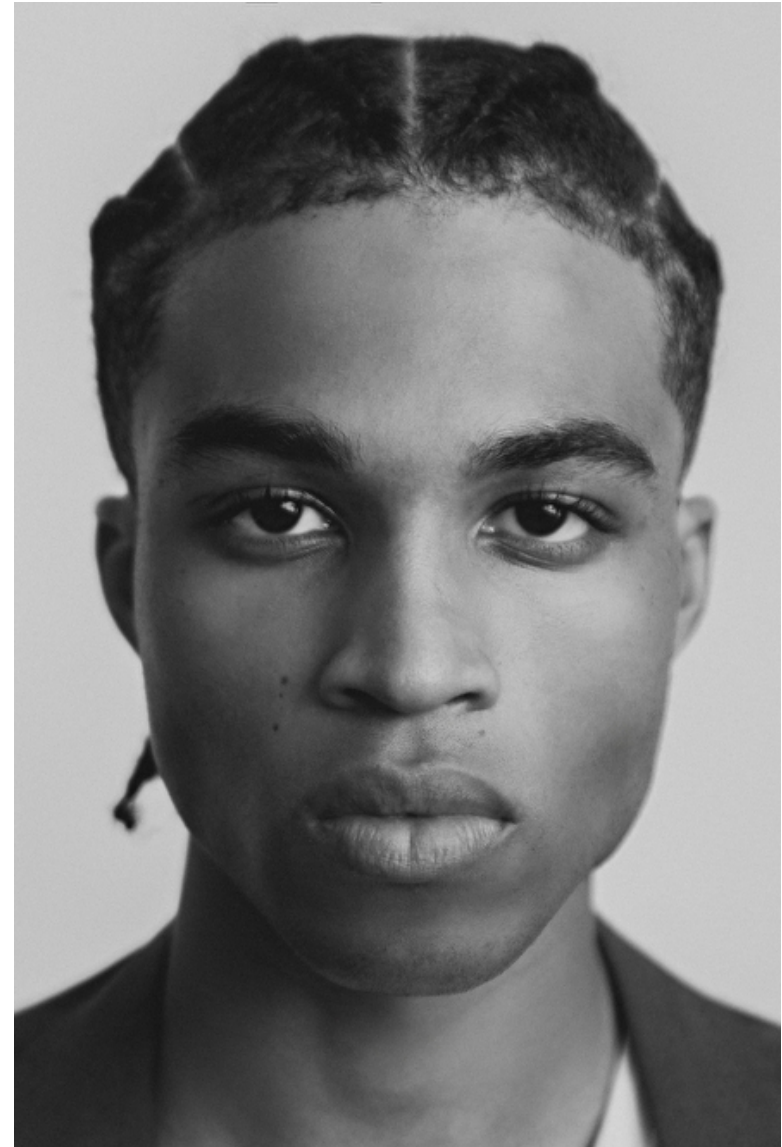

Davir

Height 183cm / 6' 0.0"

Waist 81cm / 32"

Shoes EU/US/UK 42.5 / 10 / 8.5

Eyes Brown

Hair Black

Inseam 81cm / 32"

Neck 41cm / 16"

Sleeve 89cm / 35"

Suit size 46cm / 36"