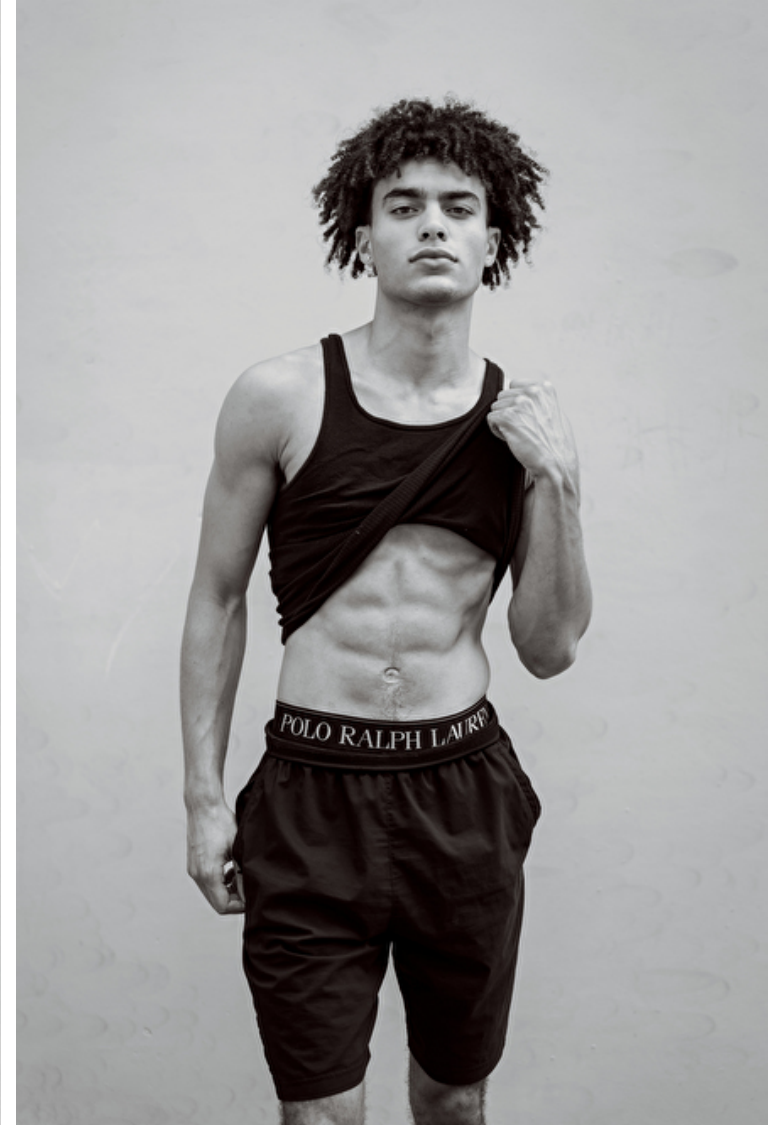

Dawson Williams

Height 188cm / 6' 2.0"

Waist 74cm / 29"

Shoes EU/US/UK 44 / 11 / 9.5

Eyes Brown

Hair Dark brown

Neck 38cm / 15"

Sleeve 89cm / 35"

Height 188cm / 6' 2.0"

Waist 74cm / 29"

Shoes EU/US/UK 44 / 11 / 9.5

Eyes Brown

Hair Dark brown

Neck 38cm / 15"

Sleeve 89cm / 35"

Location KS

Waist 74cm / 29"

Shoes EU/US/UK 44 / 11 / 9.5

Eyes Brown

Hair Dark brown

Neck 38cm / 15"

Sleeve 89cm / 35"

Location KS

Select