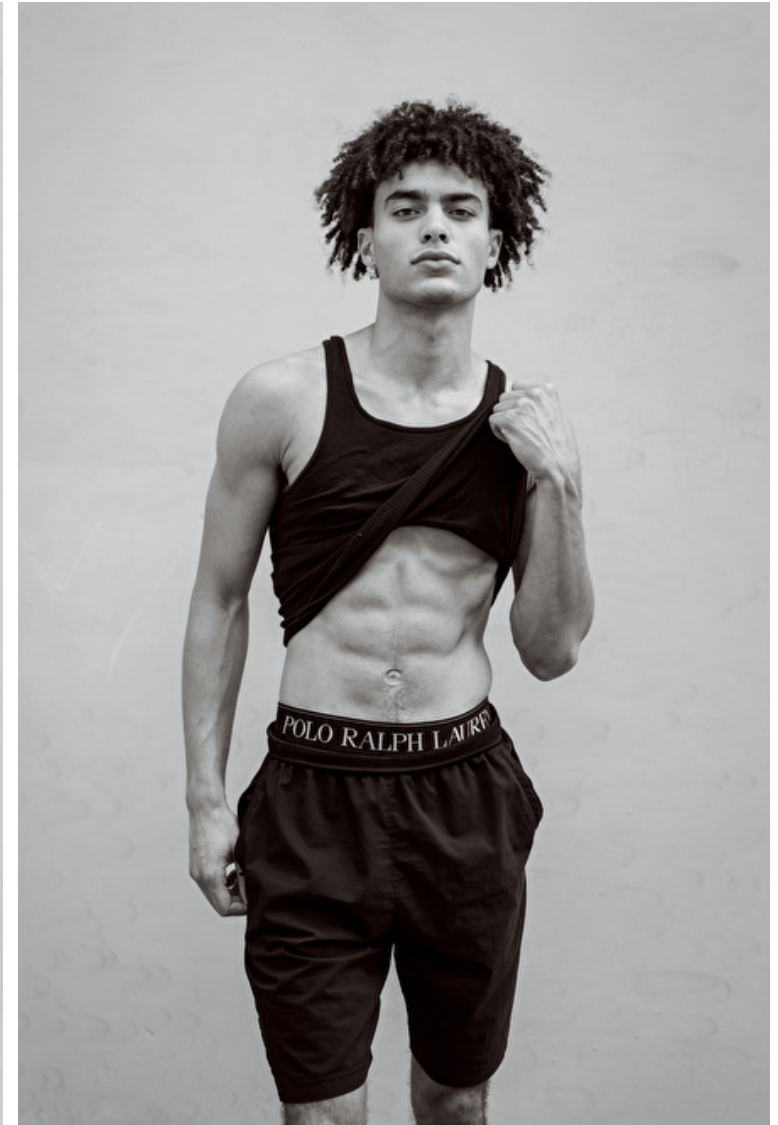

Select

MODEL MANAGEMENT

400 Michigan Ave SUITE 700, Chicago, 60611, UNITED STATES, United States
Phone: +1 312 943 3226 **Email:** info.chicago@selectmodel.com **Website:** https://selectmodel.com/

Dawson Williams

Height 188cm / 6' 2.0"

Waist 74cm / 29"

Shoes EU/US/UK 44 / 11 / 9.5

Eyes Brown

Hair Dark brown

Neck 38cm / 15"

Sleeve 89cm / 35"

Location KS